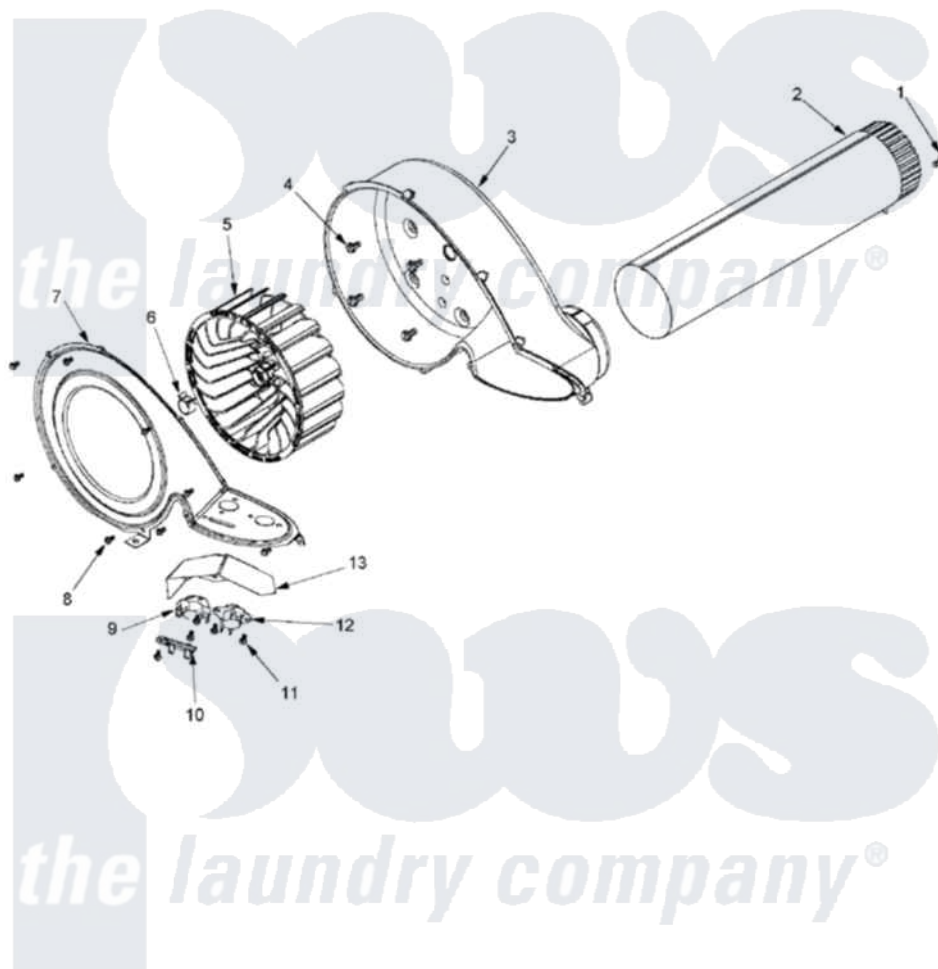

Maytag MLG23PDFXW 08 - BLOWER

Maytag Commercial Maytag MLG23PDFXW Dryer Parts Parts Diagram 08 - BLOWER

Click on the part number to view part

Item	Original Part Number	Replaced By	Status	Part Description
001	22001995			Screw Note: Screw, Tumbler Front And Shroud
002	33001799			Outlet Duct Assembly Note: Outlet Duct Assembly
003	33001789			Housing, Blower
004	Y310632	1163839		Screw
005	33002797			Wheel, Blower
006	312967			Clamp, Blower Housing
007	33002711			Cover, Blower Housing
008	33001855	33002917		Screw, No.10-16
009	303392			Thermostat, Cycling
010	33001762			Fuse, Thermal
011	22002925	3370225		Screw
012	33303391			Thermostat, Cycling
013	33001837			Cover, Thermostat