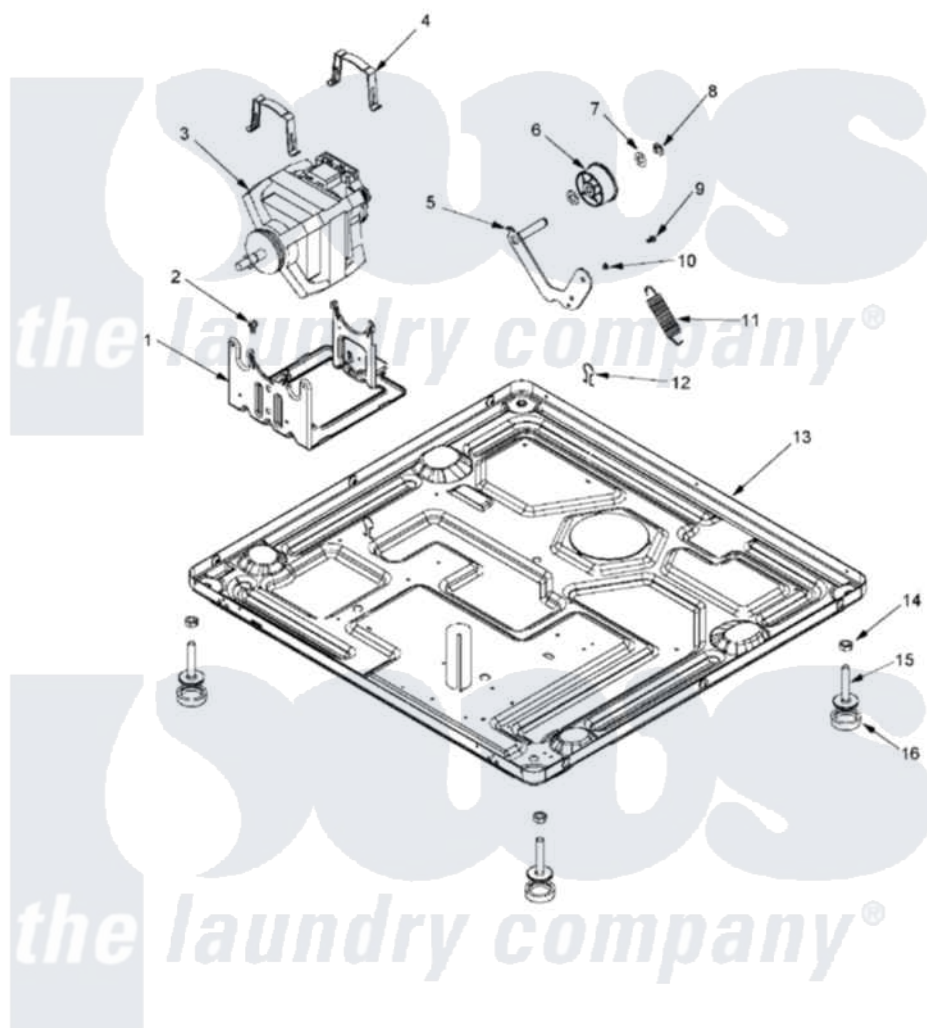

Maytag MLG23PDFXW 09 - BASE

Maytag [Commercial Maytag MLG23PDFXW Dryer Parts](#) Parts Diagram 09 - BASE
 Click on the part number to view part

Item	Original Part Number	Replaced By	Status	Part Description
001	33002817			Motor Support, Offset
002	Y313561			Screw----NA
003	33002795			Motor, Drive 60Hz
004	33002221	Y015825		Clip, Motor To Motor Support
005	33001840	6-3705180		Idler Arm
006	33001783	6-3700340		Bearing- I
007	Y312527			Washer, Idler Shaft
008	312958	354987		Ring, Retaining
009	Y014874			Screw, Idler Arm And Sleeve
010	33002218			Grommet, Idler Arm
011	33002460	33002459		Assembly, Spring And Plug
012	410490			Spring, Retainer Wire Harness
013	33002186	W10133285		Transformer 120V To 22.5vac
"	33002816			Base
"	NLA		Not Available	BASE, (LWR)----NA
014	Y052740	62739		Nut, Lock