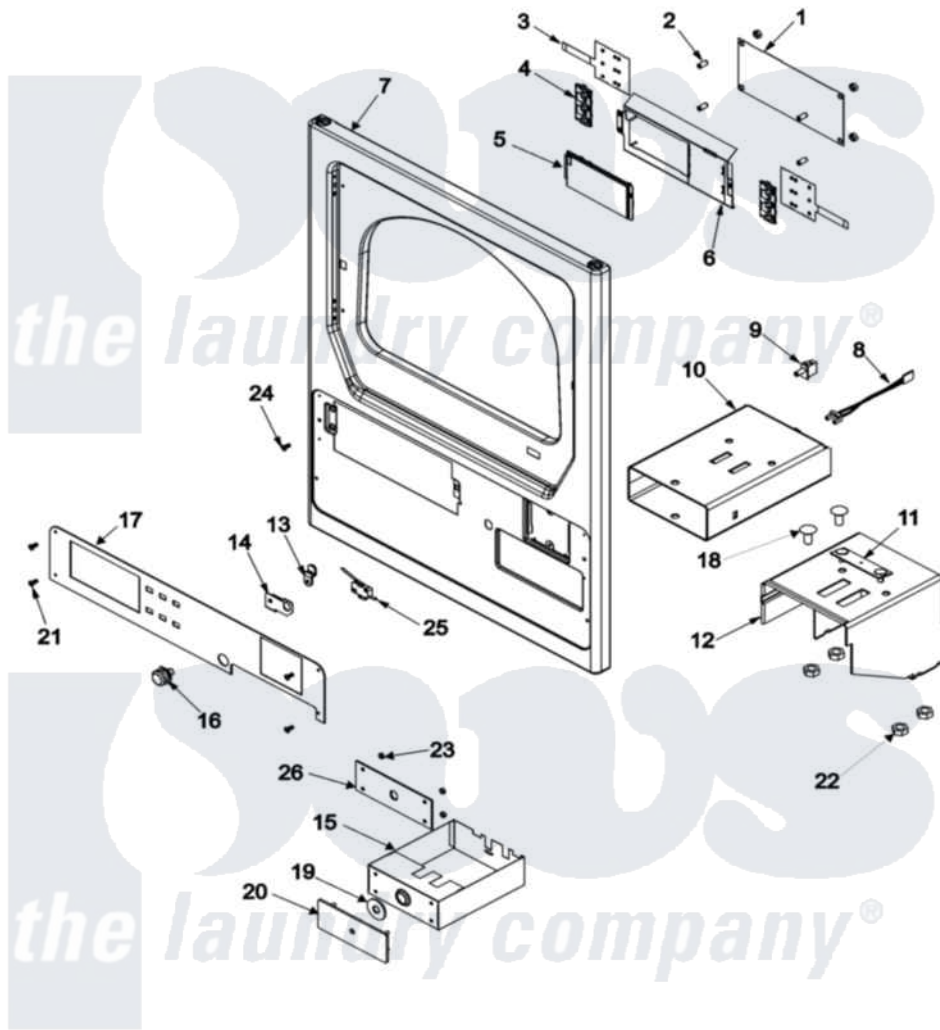

Maytag MLG23PDHGW 01 - CONTROL PANEL

Maytag [Commercial Maytag MLG23PDHGW Dryer Parts](#) Parts Diagram 01 - CONTROL PANEL
 Click on the part number to view part

Item	Original Part Number	Replaced By	Status	Part Description
001	33002951	33003008		Control Board
"	33003008			Control Board
"	912077			Locknut, Reader Harness
002	33001204			Stand-Off, Ccontrol Board
003	33002507	W10133278		Membrane Switch Assembly
004	33002863	W10131113		Push Button
005	33002150	W10133268		Cover, Display
006	33002155			Plate, Control Mounting
007	33002510			Plate, Cover
"	33002978			Panel, Front Straight -PD
008	22001965			Optic Switch Assembly
"	314665			Screw, Switch Assembly
009	22003064			Switch, Sensor - Export
010	33002977			Assembly, Coin Vault
011	22001810		Not Available	STRAP, MOUNTING
"	910181			Lockwasher, Terminal Block

012	33002974		Not Available	BRACKET, VAULT - PRIME
013	213750	W10133266		Cam-Lock
014	33001982			Bracket, Switch Mounting
015	2206815	33002980		Coin Box---NA
"	33002980			Coin Box---NA
016	22002349	W10116737		Lock
017	33002976			Facia, Comercial PD, D/D
018	33001991			Bolt, Carriage
019	33002982			Washer, Spinning Security
020	2206814			Assembly, Security Plate
"	33002979	2206814		Assembly, Security Plate
021	215506			Screw, Control Panel Overlay
022	Y052734			Nut, Carrage Bolts And Bracket
023	Y052721			Nut, Terminal Block Plate
024	33002051		Not Available	SCREW, FRONT PANEL
025	22002536			Switch, Sensor
026	2206813			Lock Plate
"	33002981	2206813		Lock Plate