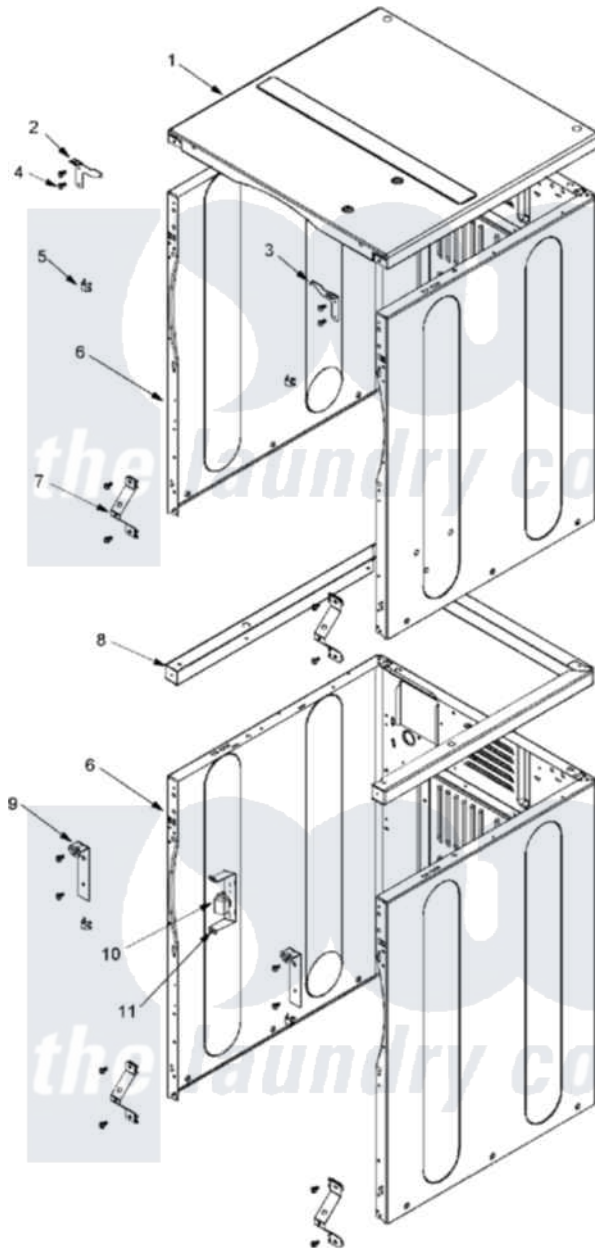

Maytag MLG23PDHGW 02 - CABINET FRONT

Maytag Commercial Maytag MLG23PDHGW Dryer Parts Parts Diagram 02 - CABINET FRONT
 Click on the part number to view part

Item	Original Part Number	Replaced By	Status	Part Description
001	22001402	214354		Screw, Top Cover To Cabnt.
"	33002124			Cover, Top
002	33002818			Bracket, LH Upper Front Panel
003	33002819			Bracket, RH Upper Front Panel
004	22001995			Screw Note: Screw, Tumbler Front And Shroud
005	33001980			Fastener, Access Panel
006	NLA		Not Available	CABINET ASSY (WHT-AS PK)
007	22001995			Screw Note: Screw, Tumbler Front And Shroud
"	22002425			Bracket, "V"
008	22001402	214354		Screw, Top Cover To Cabnt.
"	33002820			Support Weld Assembly
009	22001995			Screw Note: Screw, Tumbler Front And Shroud
"	33002821	33002861		Bracket- L
010	206824	W10133335		Relay, Motor

"	22001078	3177991	Screw
"	306199		Relay, Heater
011	22001078	3177991	Screw
"	314627		Bracket, Relays
"	33002002		Bracket, Switch