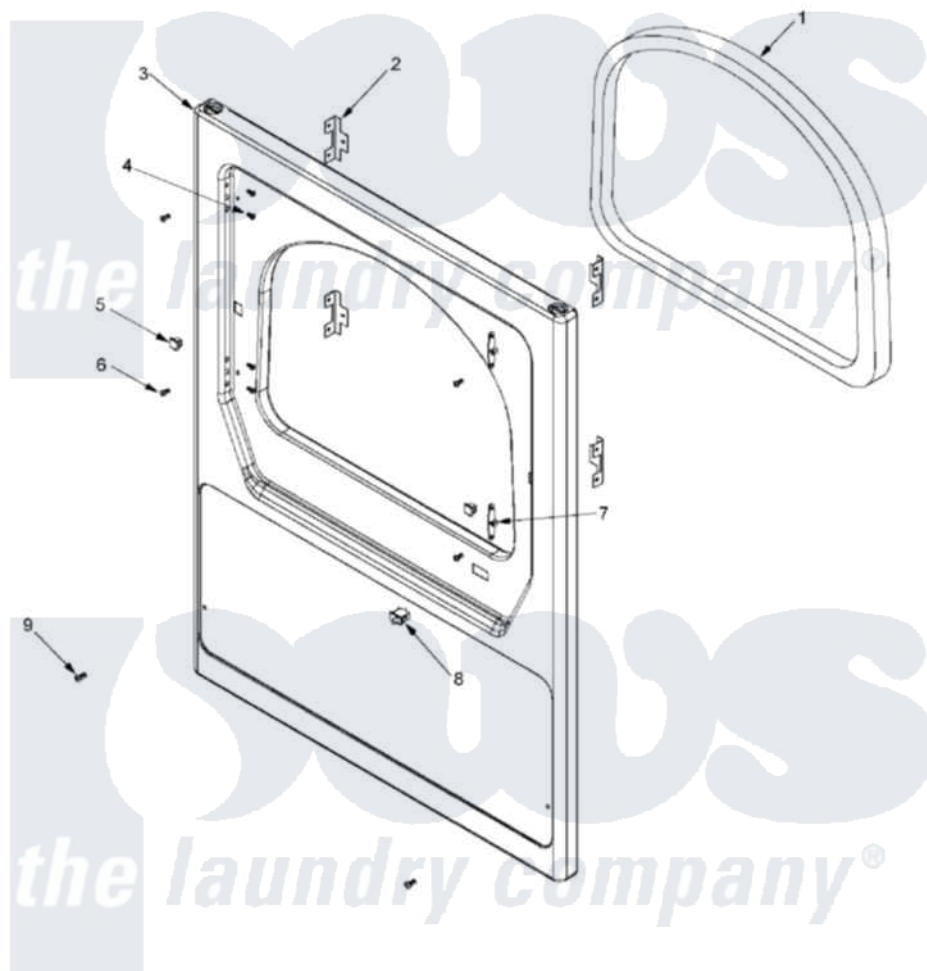

Maytag MLG23PDHGW 04 - FRONT PANEL

Maytag [Commercial Maytag MLG23PDHGW Dryer Parts](#) Parts Diagram 04 - FRONT PANEL
 Click on the part number to view part

Item	Original Part Number	Replaced By	Status	Part Description
001	33001767			Seal, Shroud
002	33002025			Twin Speednut
003	33002910			Panel, Front Lower Export
"	33002978			Panel, Front Straight -PD
004	22002062	98006631		Screw
005	Y304578	LA-1003		Door Catch Kit
006	33001486	98008544		Screw
007	33001175			Cover, Hinge Hole
008	33002166			Switch, Door
009	33002881			Screw, Security No.10-16 x 1/2