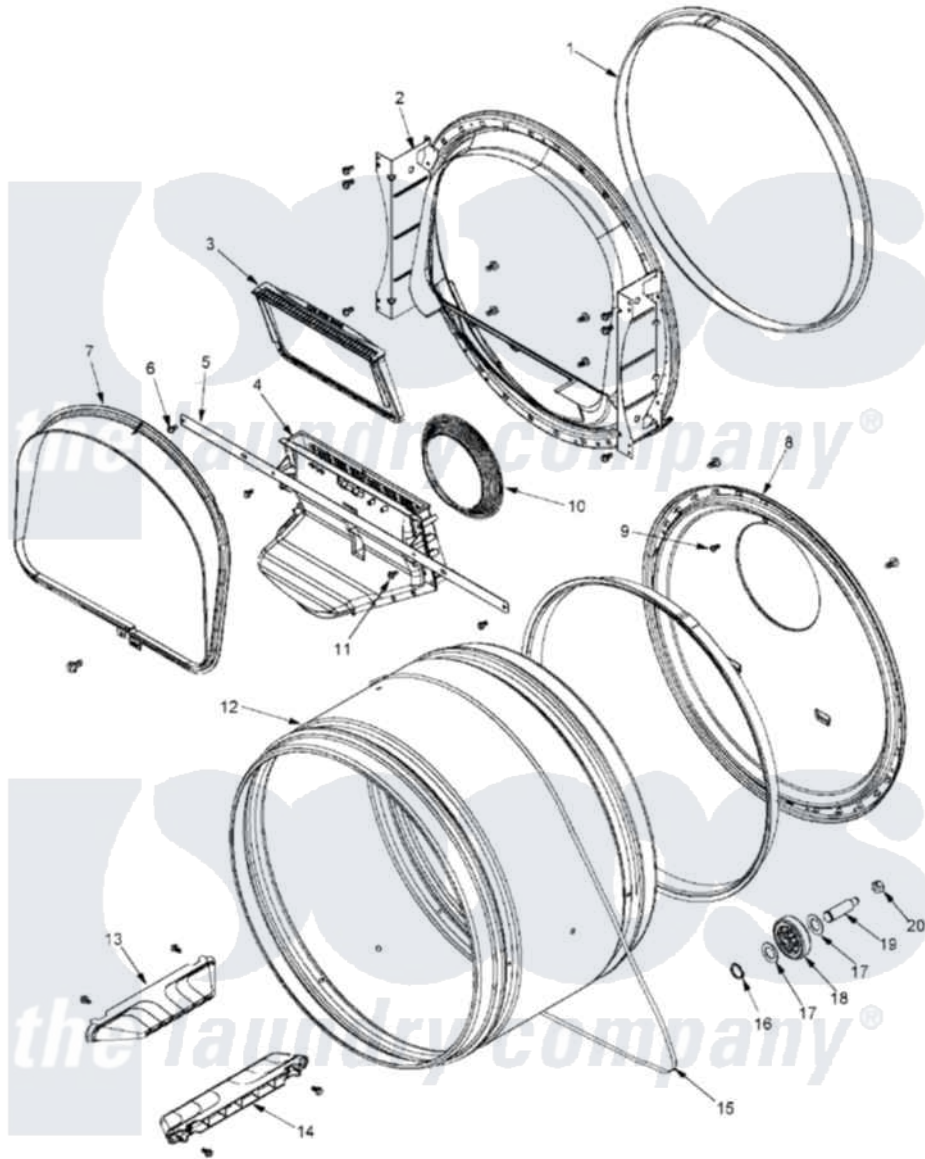

Maytag MLG23PDHGW 06 - TUMBLER

Maytag Commercial Maytag MLG23PDHGW Dryer Parts Parts Diagram 06 - TUMBLER
 Click on the part number to view part

Item	Original Part Number	Replaced By	Status	Part Description
001	33001807			Seal, Tumbler
002	22001995			Screw Note: Screw, Tumbler Front And Shroud
"	33001802			Front, Tumbler
003	33002790			Lint Filter
004	22001995			Screw Note: Screw, Tumbler Front And Shroud
"	33001799			Outlet Duct Assembly Note: Outlet Duct Assembly
005	33002039			Brace, Tumbler Front
006	22001995			Screw Note: Screw, Tumbler Front And Shroud
007	22001995			Screw Note: Screw, Tumbler Front And Shroud
"	33002026			Extension, Tumbler Front
008	22001995			Screw Note: Screw, Tumbler Front And Shroud
"	33002779			Tumbler Back And Seal As-Pack

"	33003037		Tumbler Back And Seal
009	NLA	Not Available	SCREW---NA
010	33002560		Seal, Blower
011	33001768		Screw, Shroud Note: Screw, Shroud And Outlet Duct
012	33001794	33001889	Tumbler
013	33001756	33002032	Baffle
"	33001788	33002973	Screw, No.9-15 X 1.00 Hx WS
014	33001755		Baffle
"	33001788	33002973	Screw, No.9-15 X 1.00 Hx WS
015	33002535		V-Belt
016	410233	9703438	Ring-Retrn
017	312535		Washer, Vault Mounting Brk.
018	Y303373	12001541	Drum Roller/Washer Assembly--W
019	Y312948	6-3129480	Shaft- Tumbler
020	33001443		Nut, Hex