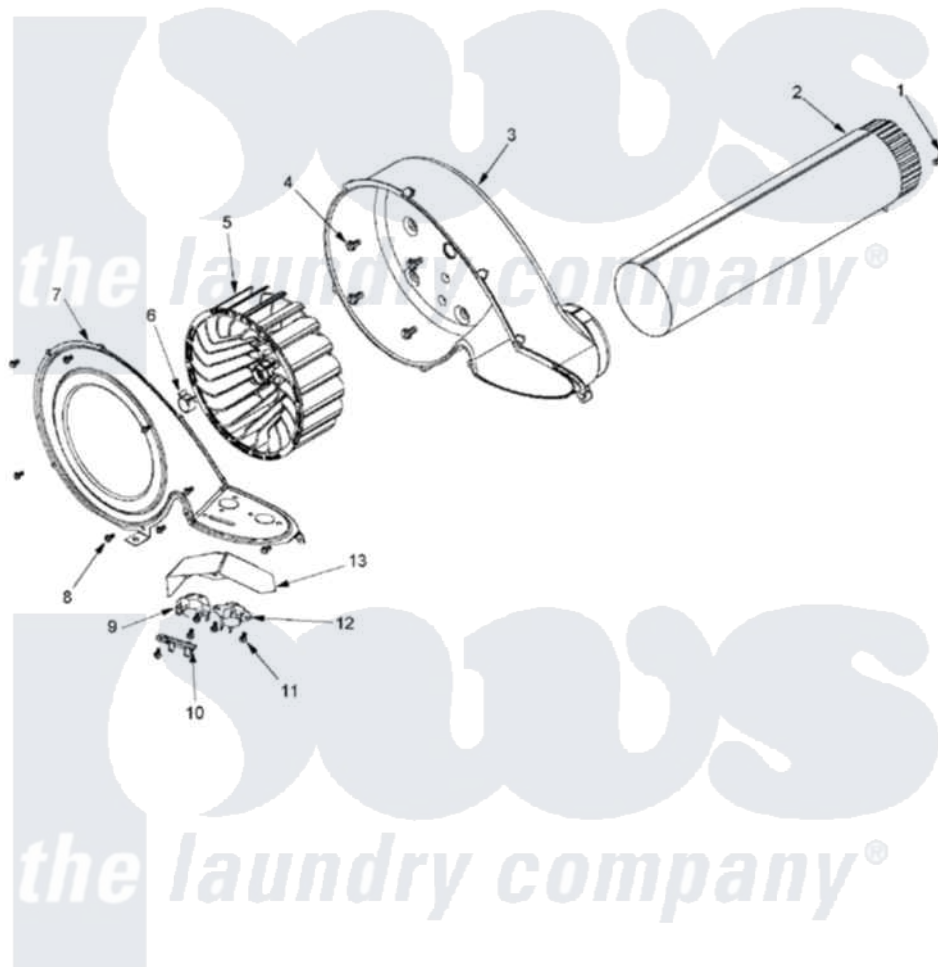

# Maytag MLG23PDHGW 08 - BLOWER

Maytag [Commercial Maytag MLG23PDHGW Dryer Parts](#) Parts Diagram 08 - BLOWER  
 Click on the part number to view part

Item	Original Part Number	Replaced By	Status	Part Description
001	<a href="#">22001995</a>			Screw Note: Screw, Tumbler Front And Shroud
002	<a href="#">33001799</a>			Outlet Duct Assembly Note: Outlet Duct Assembly
003	<a href="#">33001789</a>			Housing, Blower
004	Y310632	<a href="#">1163839</a>		Screw
005	<a href="#">33002797</a>			Wheel, Blower
006	<a href="#">312967</a>			Clamp, Blower Housing
007	<a href="#">33002711</a>			Cover, Blower Housing
008	33001855	<a href="#">33002917</a>		Screw, No.10-16
009	<a href="#">303392</a>			Thermostat, Cycling
010	<a href="#">33001762</a>			Fuse, Thermal
011	22002925	<a href="#">3370225</a>		Screw
012	<a href="#">33303391</a>			Thermostat, Cycling
013	<a href="#">33001837</a>			Cover, Thermostat