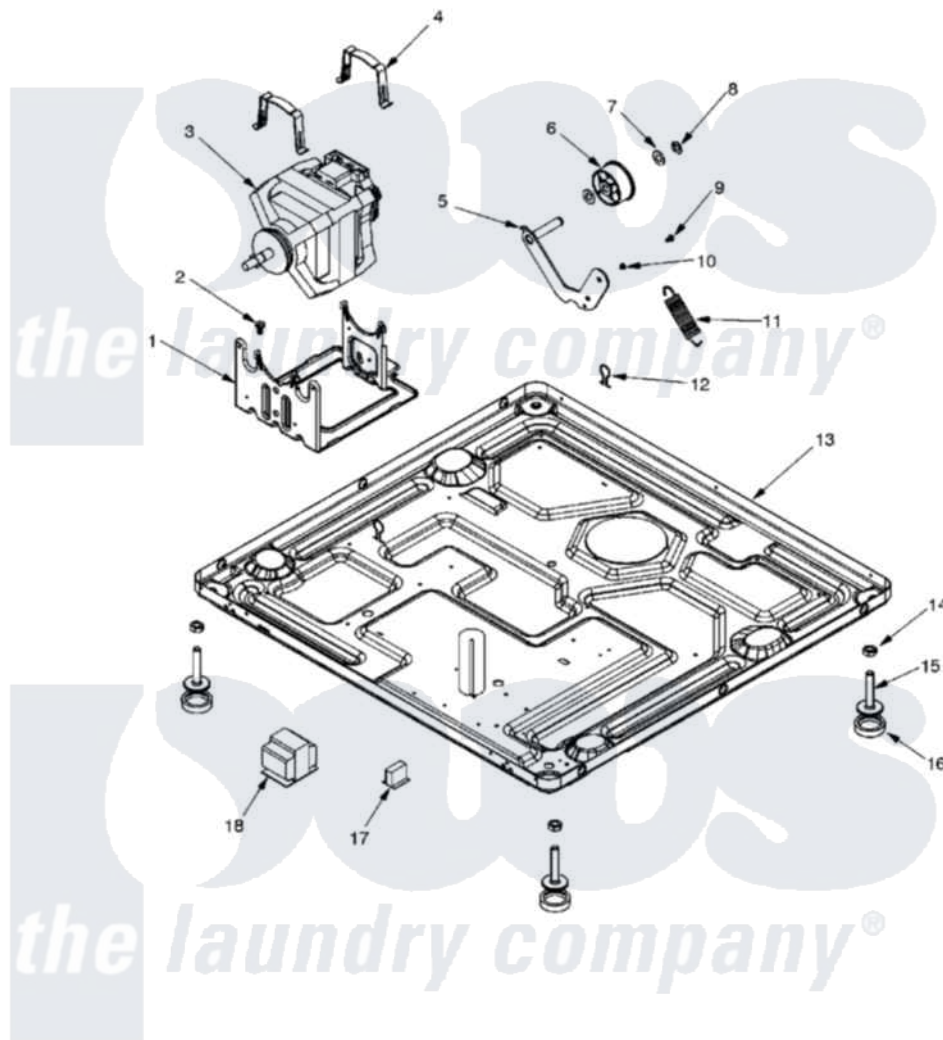

Maytag MLG23PDHGW 09 - BASE

Maytag [Commercial Maytag MLG23PDHGW Dryer Parts](#) Parts Diagram 09 - BASE
 Click on the part number to view part

Item	Original Part Number	Replaced By	Status	Part Description
001	33002817			Motor Support, Offset
002	Y313561			Screw----NA
003	33002796	W10197708		Motor-Drive
004	33002221	Y015825		Clip, Motor To Motor Support
005	33001840	6-3705180		Idler Arm
006	33001783	6-3700340		Bearing- I
007	Y312527			Washer, Idler Shaft
008	312958	354987		Ring, Retaining
009	Y014874			Screw, Idler Arm And Sleeve
010	33002218			Grommet, Idler Arm
011	33002460	33002459		Assembly, Spring And Plug
012	410490			Spring, Retainer Wire Harness
013	33002975			Base----NA
"	NLA		Not Available	BASE, (LWR)----NA
014	Y052740	62739		Nut, Lock
015	22003544			Adjustable Leg W/Foot And Nut

016	210684	Foot, Adjustable Leg
017	33002508	W10133285 Transformer 120V To 22.5vac
018	33001821	Transformer
"	33001948	Transformer Lower