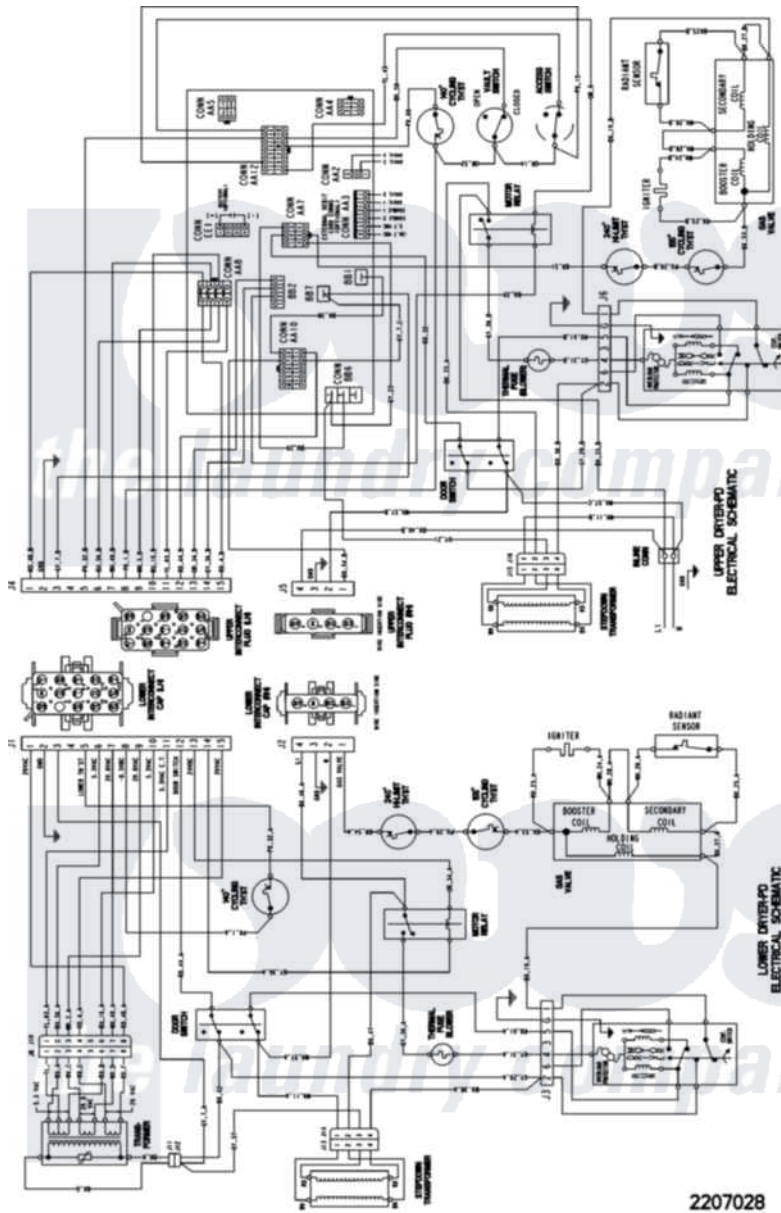

Maytag MLG23PDHGW 12 - SERIES 18 WIRING INFO(GAS)

2207028

Maytag [Commercial Maytag MLG23PDHGW Dryer Parts](#) Parts Diagram 12 - SERIES 18 WIRING INFO(GAS)
 Click on the part number to view part

Item	Original Part Number	Replaced By	Status	Part Description
001	15003940		Not Available	SCHEMATIC, ELEC PD/GAS/EX