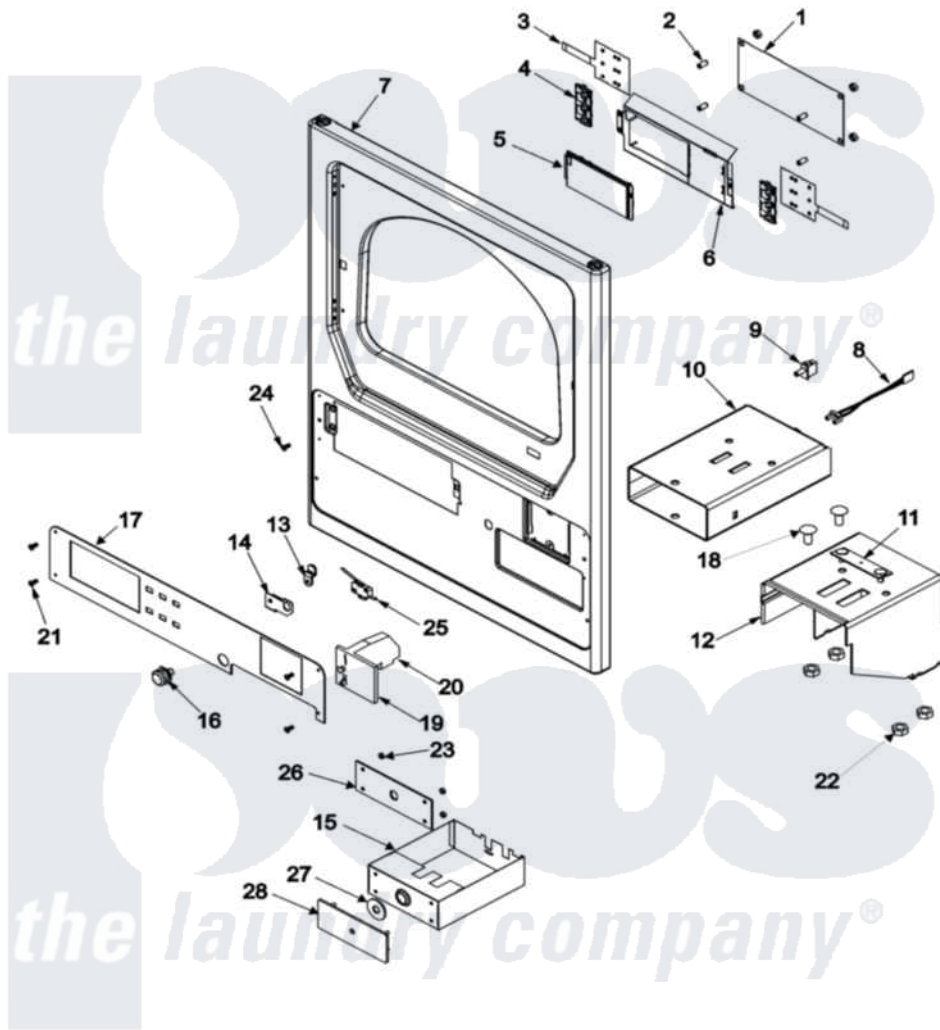

# Maytag MLG23PDHWW 01 - CONTROL PANEL

Maytag Commercial Maytag MLG23PDHWW Dryer Parts Parts Diagram 01 - CONTROL PANEL  
 Click on the part number to view part

Item	Original Part Number	Replaced By	Status	Part Description
001	33002836	<a href="#">33003007</a>		Control Board
"	<a href="#">33003007</a>			Control Board
"	<a href="#">912077</a>			Locknut, Reader Harness
002	<a href="#">33001204</a>			Stand-Off, Ccontrol Board
003	33002152	<a href="#">W10133277</a>		Membrane Switch Assembly
004	33002863	<a href="#">W10131113</a>		Push Button
005	33002150	<a href="#">W10133268</a>		Cover, Display
006	<a href="#">33002155</a>			Plate, Control Mounting
007	<a href="#">33002978</a>			Panel, Front Straight -PD
008	<a href="#">22001965</a>			Optic Switch Assembly
"	<a href="#">314665</a>			Screw, Switch Assembly
009	33002117	<a href="#">208042</a>		Switch, Sensor
010	<a href="#">33002977</a>			Assembly, Coin Vault
011	22001810		Not Available	STRAP, MOUNTING
"	<a href="#">910181</a>			Lockwasher, Terminal Block
012	33002974		Not Available	BRACKET, VAULT - PRIME