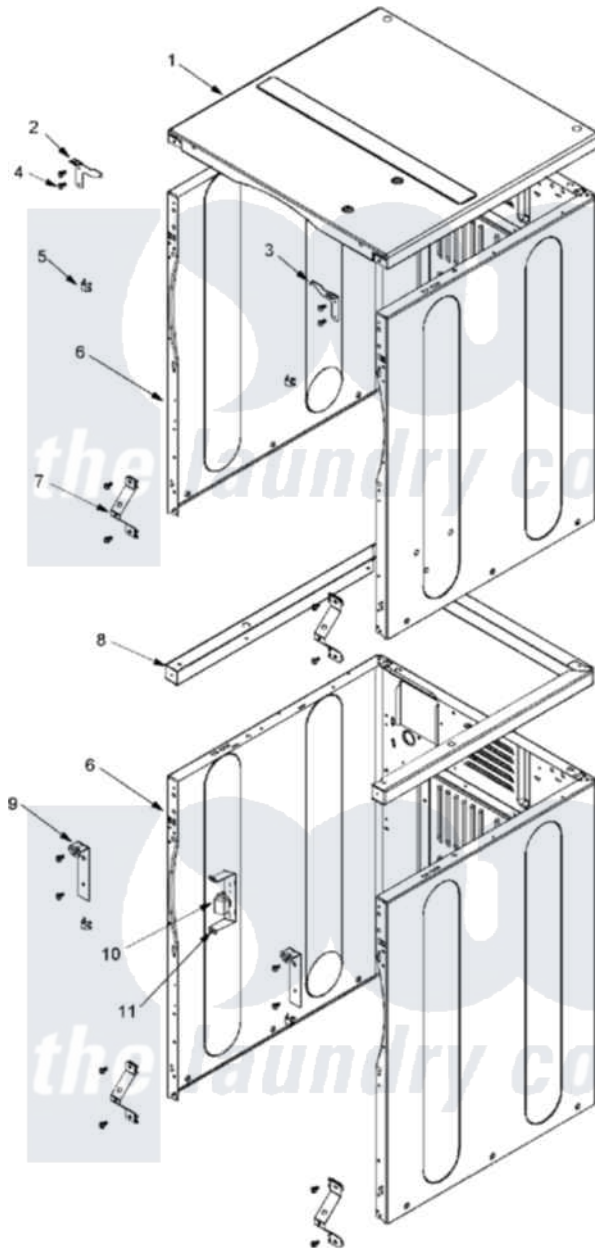

# Maytag MLG23PDHWW 02 - CABINET FRONT

Maytag [Commercial Maytag MLG23PDHWW Dryer Parts](#) Parts Diagram 02 - CABINET FRONT  
 Click on the part number to view part

Item	Original Part Number	Replaced By	Status	Part Description
001	22001402	<a href="#">214354</a>		Screw, Top Cover To Cabnt.
"	<a href="#">33002124</a>			Cover, Top
002	<a href="#">33002818</a>			Bracket, LH Upper Front Panel
003	<a href="#">33002819</a>			Bracket, RH Upper Front Panel
004	<a href="#">22001995</a>			Screw Note: Screw, Tumbler Front And Shroud
005	<a href="#">33001980</a>			Fastener, Access Panel
006	NLA		Not Available	CABINET ASSY (WHT-AS PK)
007	<a href="#">22001995</a>			Screw Note: Screw, Tumbler Front And Shroud
"	<a href="#">22002425</a>			Bracket, "V"
008	22001402	<a href="#">214354</a>		Screw, Top Cover To Cabnt.
"	<a href="#">33002820</a>			Support Weld Assembly
009	<a href="#">22001995</a>			Screw Note: Screw, Tumbler Front And Shroud
"	33002821	<a href="#">33002861</a>		Bracket- L
010	22004151	<a href="#">W10133335</a>		Relay, Motor

" Y251119

[3177991](#)

Screw

011

[314627](#)

Bracket, Relays

"

Y251119

[3177991](#)

Screw