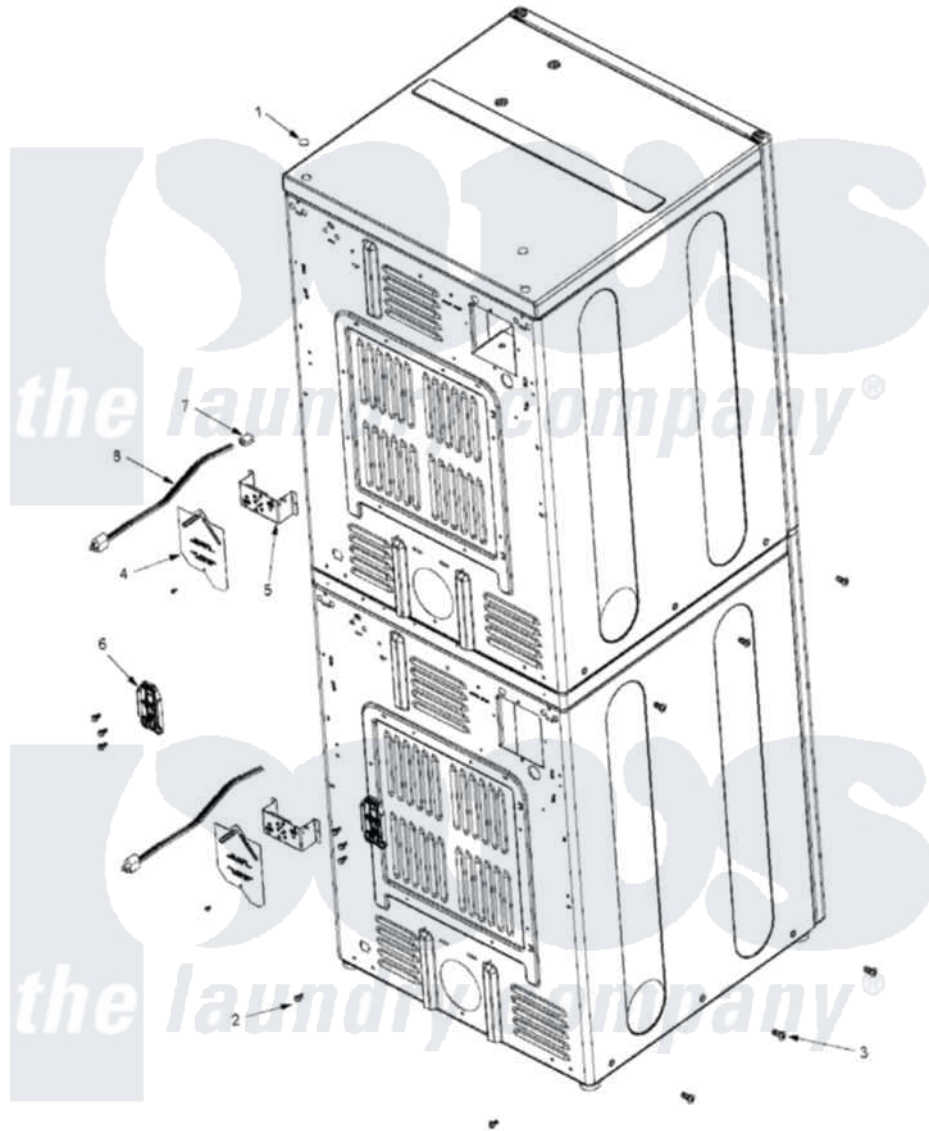

# Maytag MLG23PDHWW 03 - CABINET REAR

Maytag [Commercial Maytag MLG23PDHWW Dryer Parts](#) Parts Diagram 03 - CABINET REAR  
 Click on the part number to view part

Item	Original Part Number	Replaced By	Status	Part Description
001	<a href="#">33001997</a>			Plug, Hole
002	<a href="#">22001995</a>			Screw Note: Screw, Tumbler Front And Shroud
003	<a href="#">213007</a>			Xfor Cabinet See Cabinet, Back
004	<a href="#">22001995</a>			Screw Note: Screw, Tumbler Front And Shroud
"	<a href="#">33001795</a>			Cover, Terminal Block
005	<a href="#">22001995</a>			Screw Note: Screw, Tumbler Front And Shroud
"	<a href="#">33001244</a>			Block, Terminal
"	NLA		Not Available	BRACKET, TERMINAL BLOCK---NA
006	<a href="#">22001995</a>			Screw Note: Screw, Tumbler Front And Shroud
"	<a href="#">33002829</a>			Bracket, Rear Support
007	<a href="#">211881</a>			Grommet, Cord Part Not Used-Gas Models Only
008	<a href="#">22003062</a>			Cord, Power