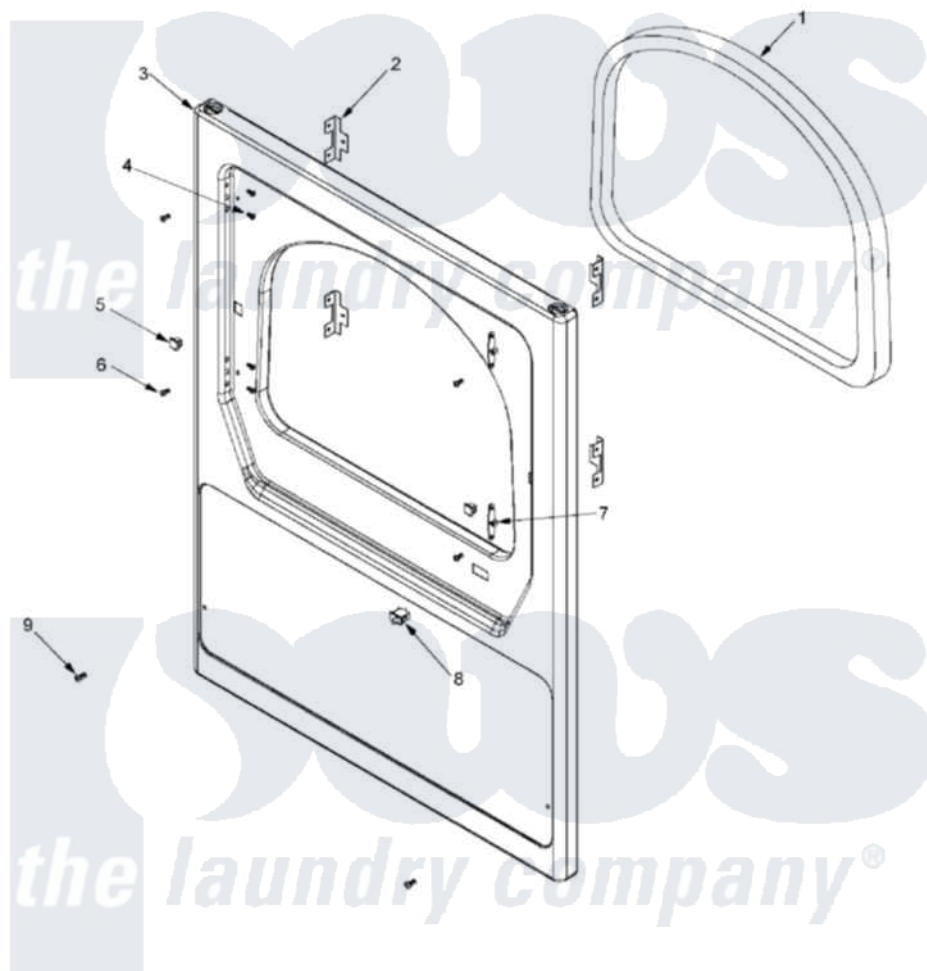

Maytag MLG23PDHWW 04 - FRONT PANEL

Maytag [Commercial Maytag MLG23PDHWW Dryer Parts](#) Parts Diagram 04 - FRONT PANEL
 Click on the part number to view part

Item	Original Part Number	Replaced By	Status	Part Description
001	33001767			Seal, Shroud
002	33002025			Twin Speednut
003	33002825			Panel, Flat Front Lower
"	33002978			Panel, Front Straight -PD
004	22002062	98006631		Screw
005	Y304578	LA-1003		Door Catch Kit
006	33001486	98008544		Screw
007	33001175			Cover, Hinge Hole
008	33001509	W10169313		Switch-Dor
009	33002881			Screw, Security No.10-16 x 1/2