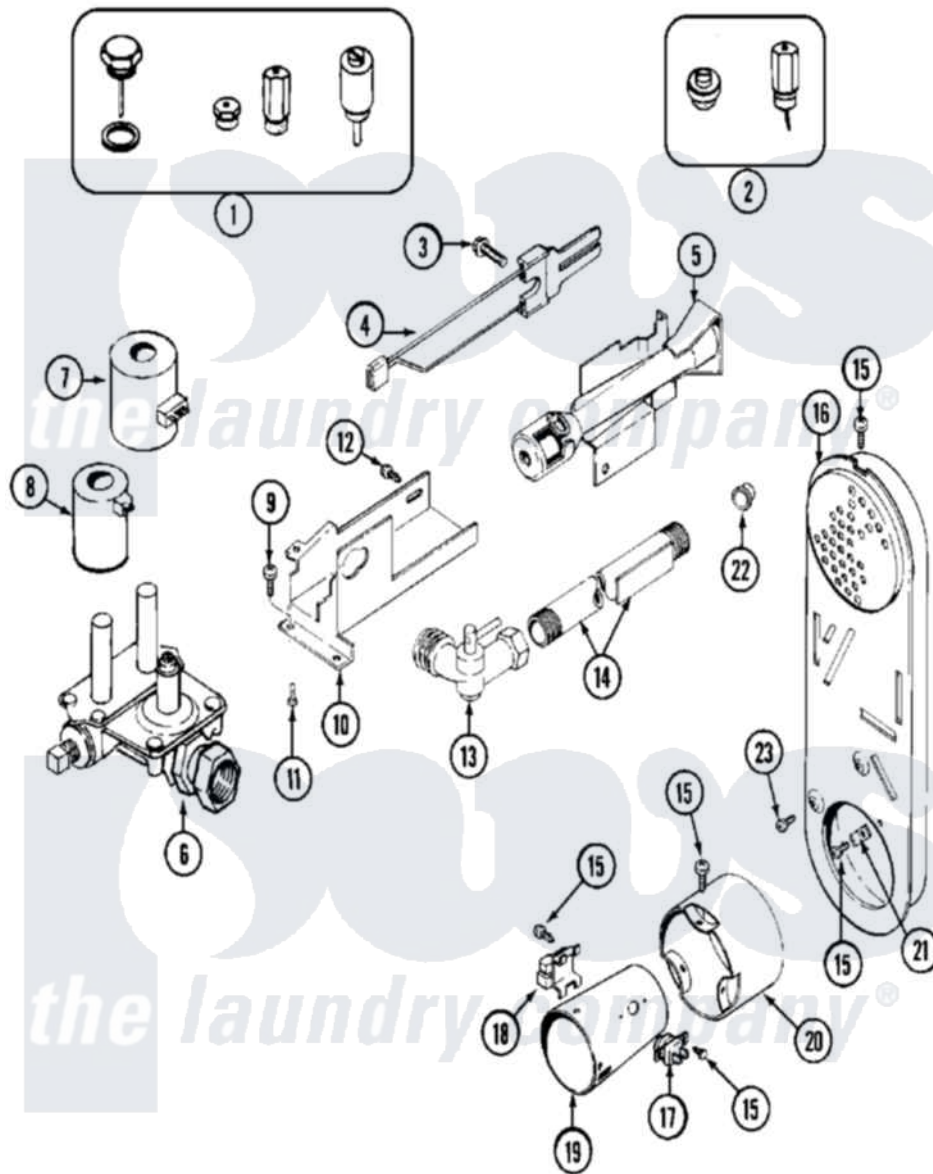

Maytag MLG23PDHWW 07 - GAS VALVE

Maytag [Commercial Maytag MLG23PDHWW Dryer Parts](#) Parts Diagram 07 - GAS VALVE
 Click on the part number to view part

Item	Original Part Number	Replaced By	Status	Part Description
001	Y308378	W10402145		LP Gas Con
002	Y308377		Not Available	CONVERSION KIT (LP TO NATURAL)
003	304971			Screw Note: Screw, Igniter
004	33002789			Igniter Assembly
005	33002793			Burner Assembly
006	308345			Valve, Gas
007	306106			Coil, Holding And Booster-W
008	306105	694540		Coil, 60 Hz
009	Y313561			Screw---NA
010	33002710			Bracket, Gas Control
011	Y313561			Screw---NA
012	22001995			Screw Note: Screw, Tumbler Front And Shroud
013	306086			Angle Shut Off For Gas Valve
014	33001735			Pipe And Bracket Assembly Series 18 Not Needed Use Vavle

015	211294	90767	Screw, 8A X 3/8 HeX Washer Head Tapping
016	33002765	Not Available	INLET DUCT ASSEMBLY (GAS)
"	33003039		Assembly, Inlet Duct-Gas
017	305169		Thermostat, Hi-Limit Gas
018	Y303377	338906	Radiant, Sensor
019	33001835		Cone Assembly, Combustion
020	Y303841		Cone, Extension
021	Y312890		Retainer, Heater Chamber
022	33001693		Cap, Gas Pipe
023	211294	90767	Screw, 8A X 3/8 HeX Washer Head Tapping