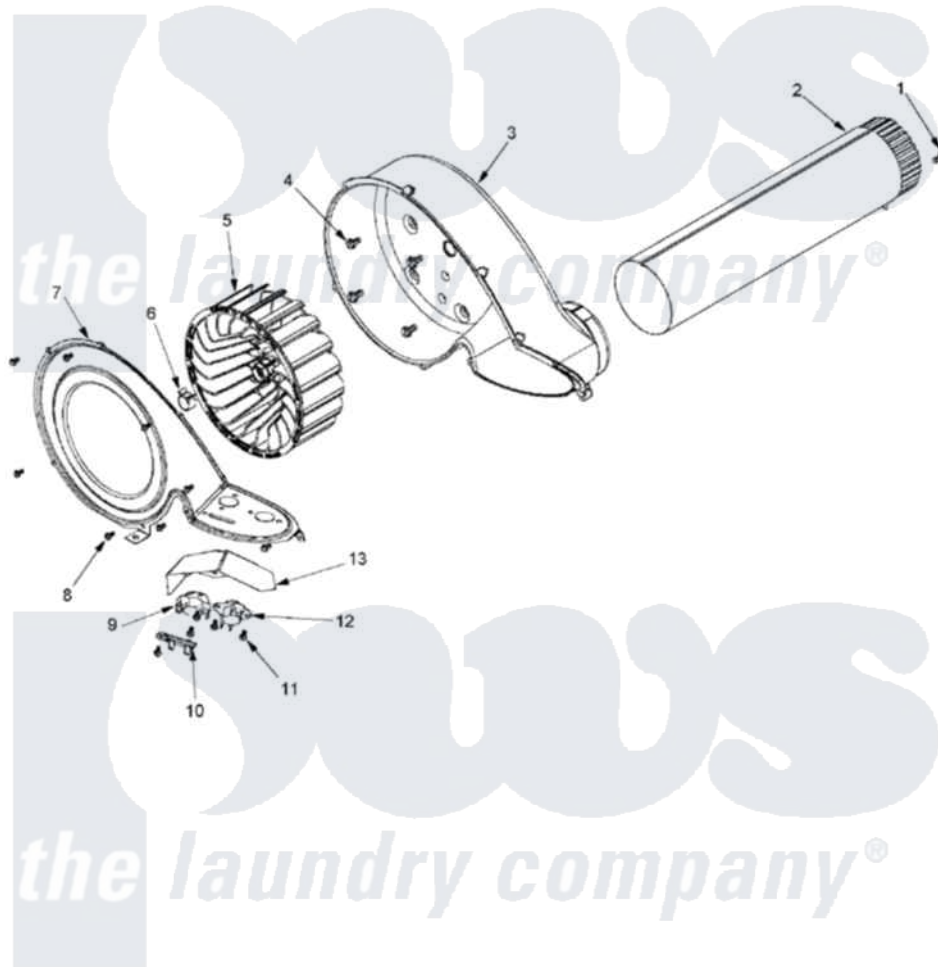

Maytag MLG23PDHWW 08 - BLOWER

Maytag [Commercial Maytag MLG23PDHWW Dryer Parts](#) Parts Diagram 08 - BLOWER
 Click on the part number to view part

Item	Original Part Number	Replaced By	Status	Part Description
001	22001995			Screw Note: Screw, Tumbler Front And Shroud
002	33001799			Outlet Duct Assembly Note: Outlet Duct Assembly
003	33001789			Housing, Blower
004	Y310632	1163839		Screw
005	33002797			Wheel, Blower
006	312967			Clamp, Blower Housing
007	33002711			Cover, Blower Housing
008	33001855	33002917		Screw, No.10-16
009	303392			Thermostat, Cycling
010	33001762			Fuse, Thermal
011	22002925	3370225		Screw
012	33303391			Thermostat, Cycling
013	33001837			Cover, Thermostat