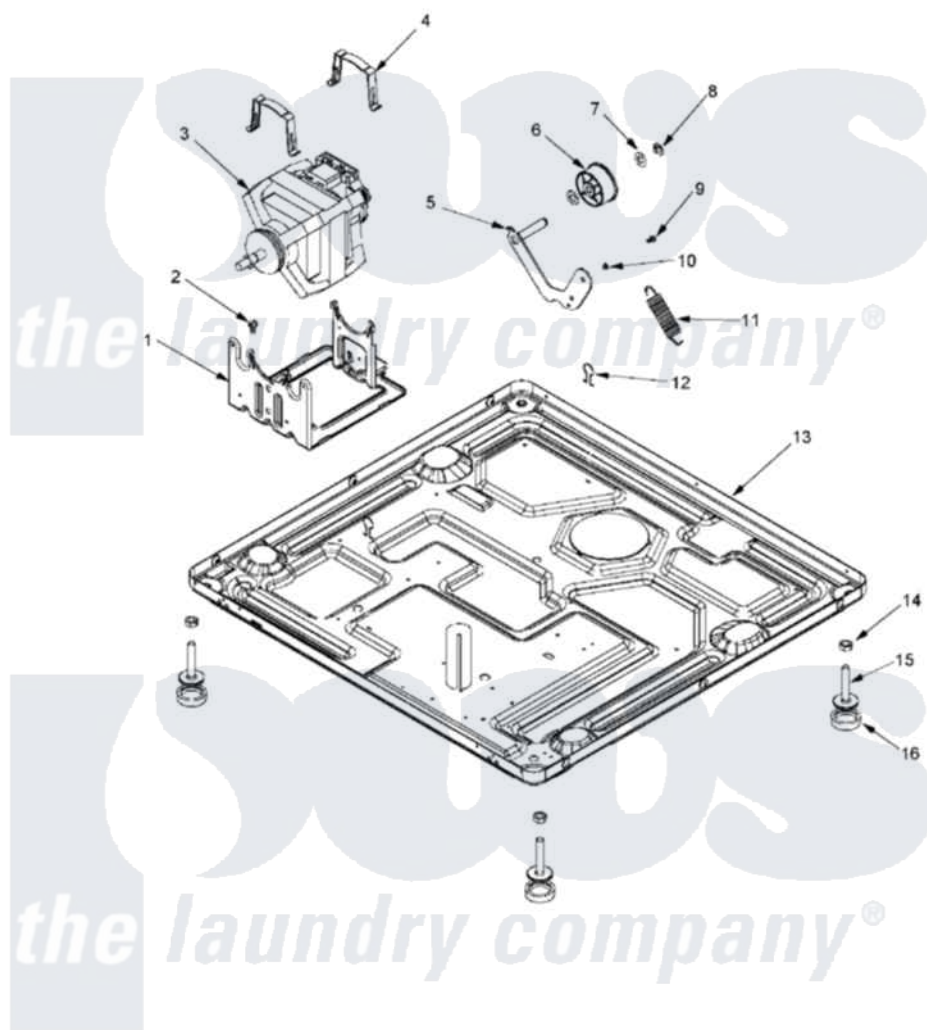

Maytag MLG23PDHWW 09 - BASE

Maytag [Commercial Maytag MLG23PDHWW Dryer Parts](#) Parts Diagram 09 - BASE
 Click on the part number to view part

Item	Original Part Number	Replaced By	Status	Part Description
001	33002817			Motor Support, Offset
002	Y313561			Screw----NA
003	33002795			Motor, Drive 60Hz
004	33002221	Y015825		Clip, Motor To Motor Support
005	33001840	6-3705180		Idler Arm
006	33001783	6-3700340		Bearing- I
007	Y312527			Washer, Idler Shaft
008	312958	354987		Ring, Retaining
009	Y014874			Screw, Idler Arm And Sleeve
010	33002218			Grommet, Idler Arm
011	33002460	33002459		Assembly, Spring And Plug
012	410490			Spring, Retainer Wire Harness
013	33002186	W10133285		Transformer 120V To 22.5vac
"	33002975			Base----NA
"	NLA		Not Available	BASE, (LWR)----NA
014	Y052740	62739		Nut, Lock