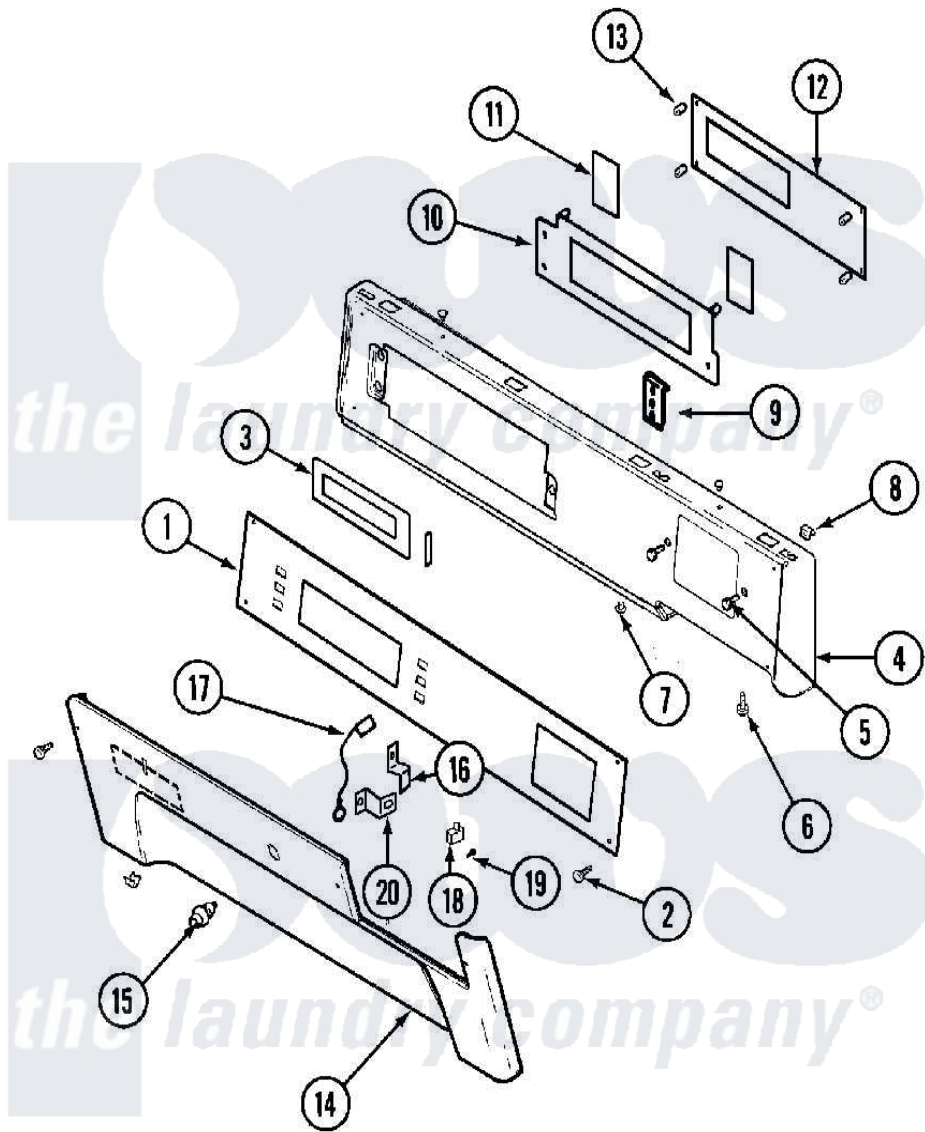

Maytag MLG23PRAWW 01 - CONTROL PANEL (UPPER)

Maytag Commercial Maytag MLG23PRAWW Dryer Parts Parts Diagram 01 - CONTROL PANEL (UPPER)
 Click on the part number to view part

Item	Original Part Number	Replaced By	Status	Part Description
001	22001976			Bezel
"	22002354			Screw, Back Bracket
"	33002263			Overlay, Control Panel
002	215506			Screw, Control Panel Overlay
003	33002150	W10133268		Cover, Display
004	33002003			Fastener Clip, Control Panel
"	33002264			Panel, Control
005	22002062	98006631		Screw
"	910186	99002757		Screw
006	215506			Screw, Control Panel Overlay
007	33001132	33002342		Plug, Sifht Hole
008	33001977			Fastener, Control Panel
009	215517	W10131113		Push Button
010	33002155			Plate, Control Mounting
"	912077			Locknut, Reader Harness
011	33002152	W10133277		Membrane Switch Assembly

012	33002266	33003008	Control Board
013	33001204		Stand-Off, Ccontrol Board
"	912077		Locknut, Reader Harness
014	215506		Screw, Control Panel Overlay
"	33001980		Fastener, Access Panel
"	33002004		Clip, Fastener
"	33002262		Panel, Access
015	Y206081	W10116737	Lock
016	213750	W10133266	Cam-Lock
017	33001981		Wire, Ground
018	33002117	208042	Switch, Sensor
019	912012	3400409	Screw
020	33001982		Bracket, Switch Mounting
021	33002265		Wire Harness, Main Upper
"	33002269		Wire Harness, Main
"	33002271		Wire Harness, Main
"	33002273		Wireharness, Main
022	33002060		Bracket, Security
023	22001995		Screw Note: Screw, Tumbler Front And Shroud
100	33002267		Reader Harness Kit
101	912077		Locknut, Reader Harness