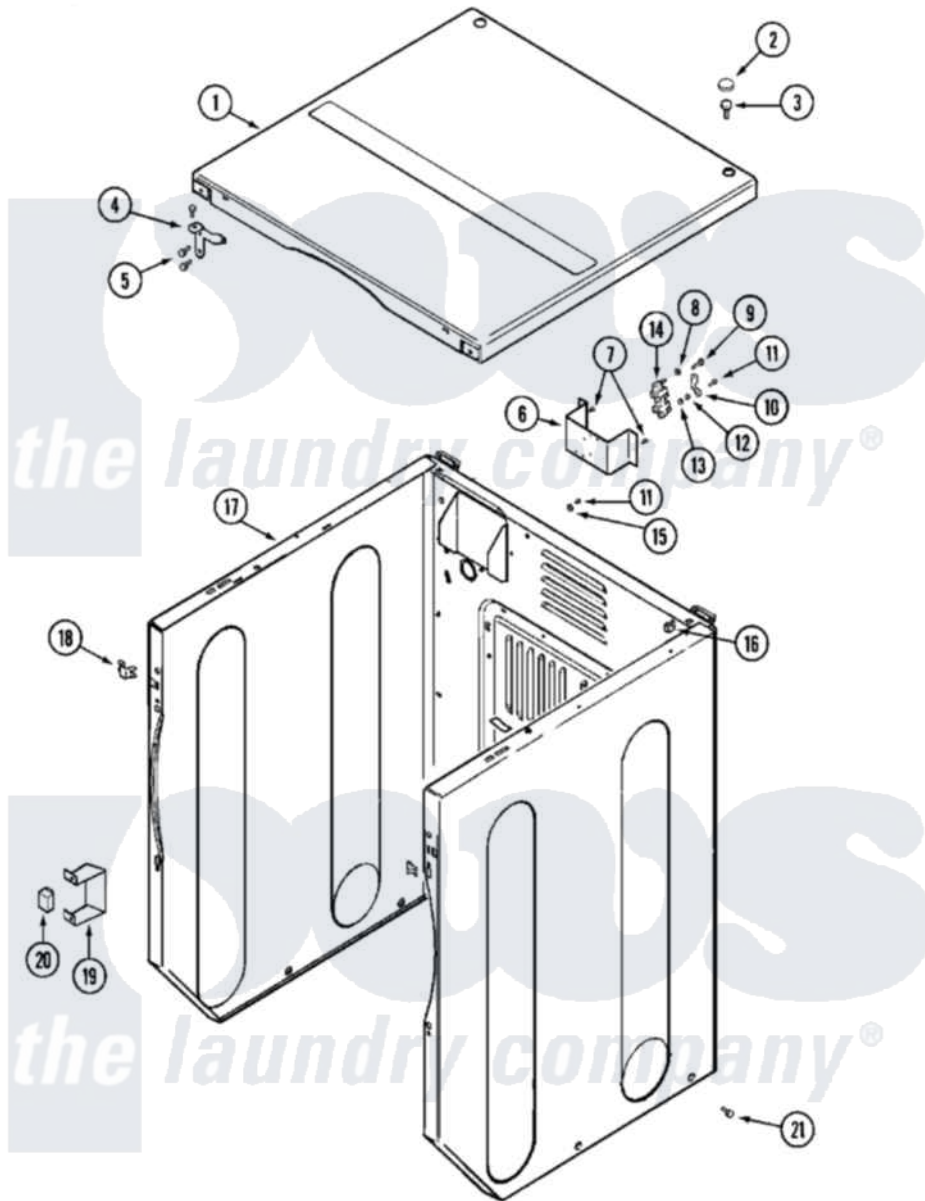

Maytag MLG23PRAWW 02 - CABINET-FRONT (UPPER)

Maytag Commercial Maytag MLG23PRAWW Dryer Parts Parts Diagram 02 - CABINET-FRONT (UPPER)
 Click on the part number to view part

Item	Original Part Number	Replaced By	Status	Part Description
001	22001995			Screw Note: Screw, Tumbler Front And Shroud
"	22001996	3370225		Screw
"	33001995	33002124		Cover, Top
"	33002062		Not Available	BACKUP, STRAIN RELIEF
"	Y314174			Terminal Cover - Canada
002	33001997			Plug, Hole
003	22001883	214354		Screw, Top Cover To Cabnt.
004	33001998			Bracket, Top Cover
"	33001999			Bracket, Top Cover
005	22001995			Screw Note: Screw, Tumbler Front And Shroud
006	33002059			Bracket, Terminal Block
"	NLA		Not Available	BRACKET, TERMINAL BLOCK---NA
007	22001995			Screw Note: Screw, Tumbler Front And Shroud
008	Y311270			Washer, Terminal Block

009	Y312209	W10001200	Screw
010	Y312184		Strap, Grounding
011	NLA	Not Available	SCREW, GROUND LUG
012	311484	112432	Nut
013	311093		Washer, Terminal Connection
014	33001244		Block, Terminal
015	NLA	Not Available	WASHER, GROUND LUG
016	22001502		Fastener, U-NUt
017	NLA	Not Available	CABINET ASSY (WHT-AS PK)
018	33001980		Fastener, Access Panel
019	33002002		Bracket, Switch
"	Y251119	3177991	Screw
020	306398		Relay, Heater
021	213007		Xfor Cabinet See Cabinet, Back