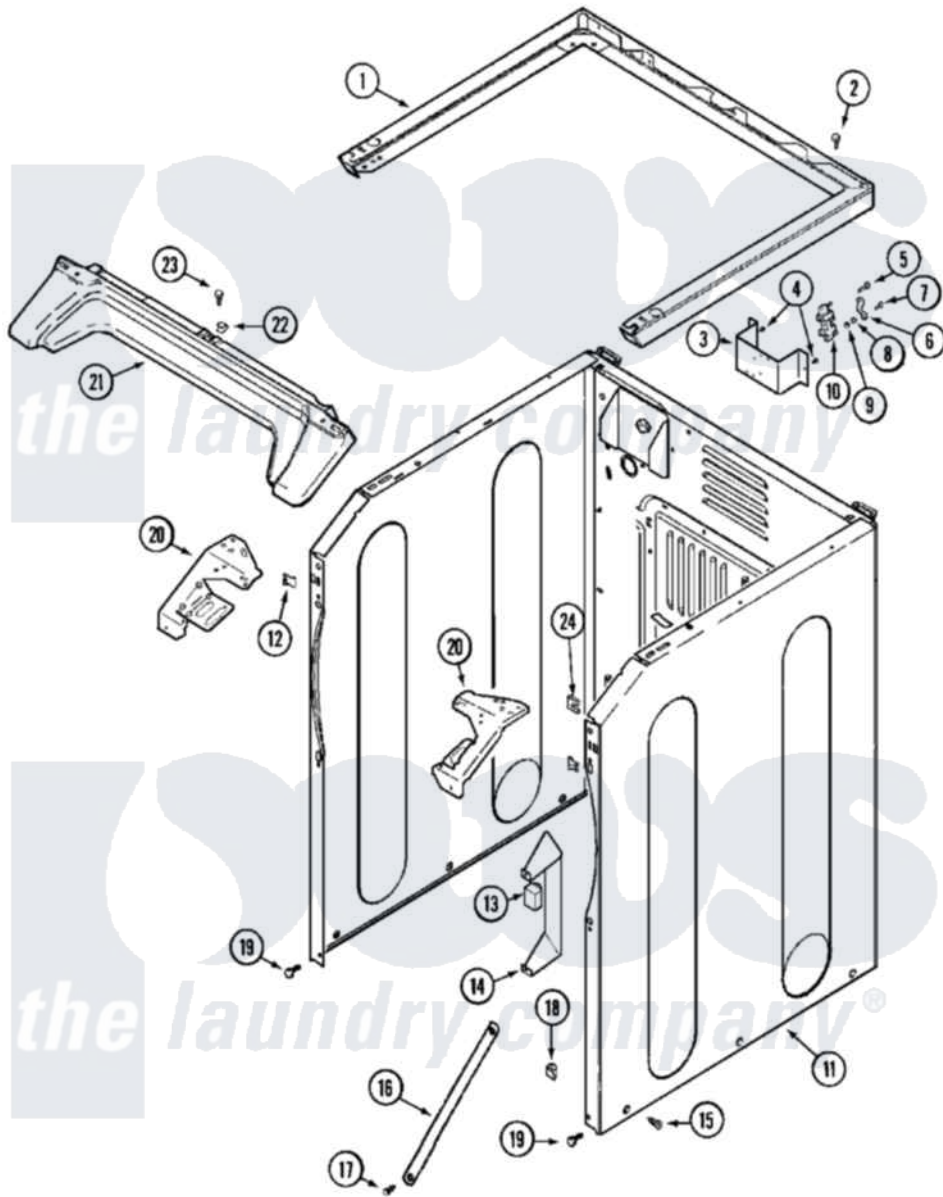

Maytag MLG23PRAWW 03 - CABINET-FRONT (LOWER)

Maytag Commercial Maytag MLG23PRAWW Dryer Parts Parts Diagram 03 - CABINET-FRONT (LOWER)
 Click on the part number to view part

Item	Original Part Number	Replaced By	Status	Part Description
001	33002005	33002963		Support, Weld Assembly
002	22001883	214354		Screw, Top Cover To Cabnt.
003	315471	22003298		Retainer, Wire
"	NLA		Not Available	BRACKET, TERMINAL BLOCK---NA
004	22001995			Screw Note: Screw, Tumbler Front And Shroud
005	Y312209	W10001200		Screw
006	Y312184			Strap, Grounding
007	NLA		Not Available	SCREW, GROUND STRAP
008	311484	112432		Nut
009	311093			Washer, Terminal Connection
010	33001244			Block, Terminal
011	22001995			Screw Note: Screw, Tumbler Front And Shroud
"	22002381			V-Bracket
"	22002382			Fastener, V-Bracket

"	22003639		Cabinet Assembly
012	22002049		Clip Note: Clip, Front Panel
013	22001078	3177991	Screw
"	306398		Relay, Heater
014	314627		Bracket, Relays
015	213007		Xfor Cabinet See Cabinet, Back
"	22003409	213007	Xfor Cabinet See Cabinet, Back
016	22002259	22002767	Brace, Cross
017	22001995		Screw Note: Screw, Tumbler Front And Shroud
018	Y310376		Clip, Door Switch Harness
019	22001995		Screw Note: Screw, Tumbler Front And Shroud
020	33002095	33002474	Bracket, Corner
"	33002473		Bracket, Corner
021	33002011		Cover, Access
022	33002013		Fastener Clip, Access Cover
023	22001995		Screw Note: Screw, Tumbler Front And Shroud
024	213280	204439	Screw And Fstner Assembly
025	33002265		Wire Harness, Main Upper
"	33002268		Wire Harness, Main
"	33002434		Harness, Reader
026	33001989		Retainer, Vault Switch