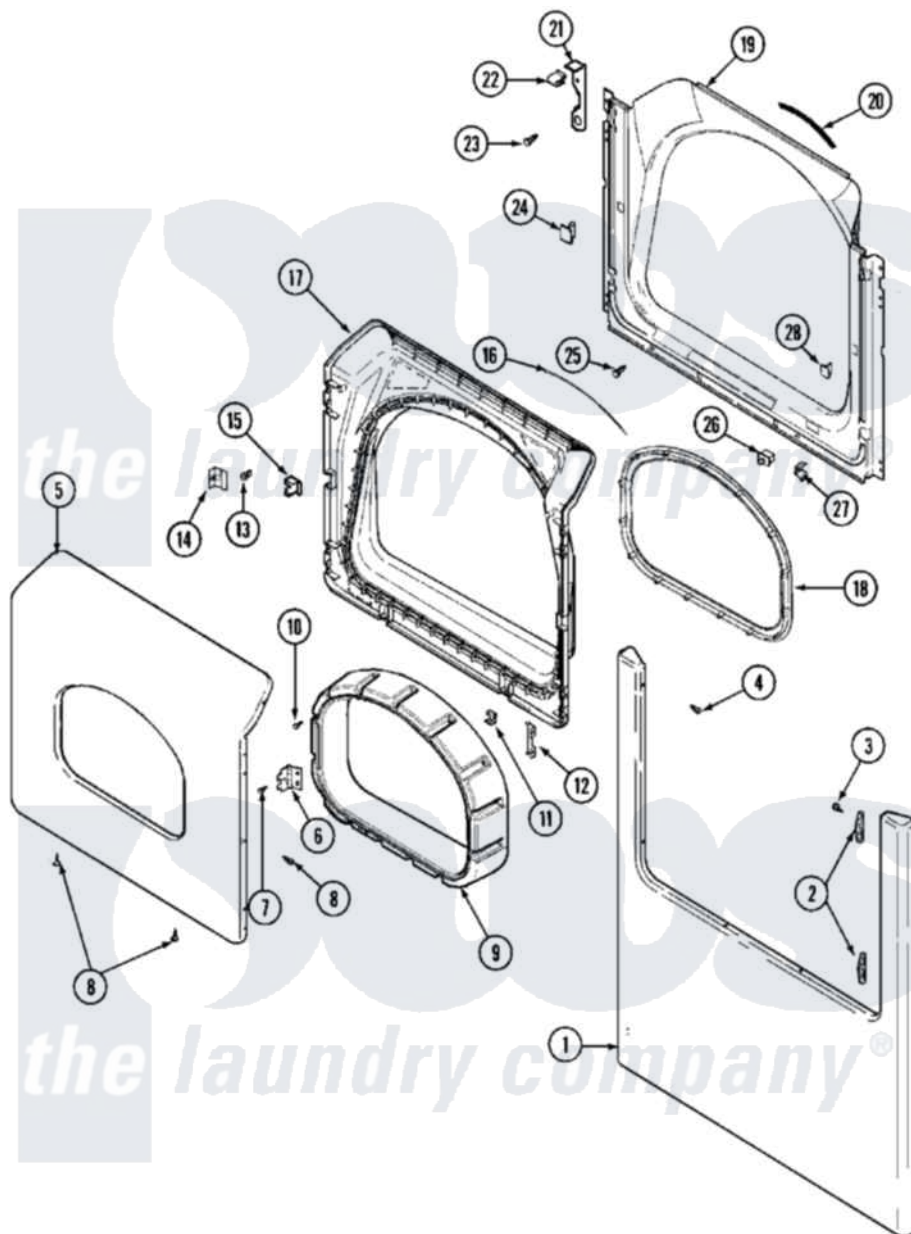

# Maytag MLG23PRAWW 05 - DOOR (LOWER)

Maytag [Commercial Maytag MLG23PRAWW Dryer Parts](#) Parts Diagram 05 - DOOR (LOWER)  
 Click on the part number to view part

Item	Original Part Number	Replaced By	Status	Part Description
001	22002241	<a href="#">22002836</a>		Panel, Front
002	<a href="#">33001764</a>			Cover, Hinge Hole
003	<a href="#">33001846</a>			Screw, Hinge Hole Cover
004	<a href="#">22002243</a>			Screw, Front Panel And Hinge
005	<a href="#">33002028</a>			Door, Outer
006	<a href="#">33001759</a>			Hinge, Door
007	22002062	<a href="#">98006631</a>		Screw
008	<a href="#">22002063</a>			Screw No.8-18AB Wafer Head
009	33002018	<a href="#">33002780</a>		Door Tunnel W` Handle
010	22002300	<a href="#">9740848</a>		Screw, Mixing Valve Mounting
011	<a href="#">22002039</a>			Clip, Door
012	<a href="#">22002038</a>			Clip, Door
013	<a href="#">33001761</a>			Strike, Door
"	Y304578	<a href="#">LA-1003</a>		Door Catch Kit
014	<a href="#">33001793</a>			Bracket, Strike
015	<a href="#">33001763</a>			Plug, Inner Door

016	<a href="#">33002094</a>		Seal, Door
017	33002949	Not Available	DOOR, INNER W/SEAL COMMERCIAL
018	33002022	<a href="#">33002607</a>	Lens, Door
019	<a href="#">33001778</a>		Shroud
020	<a href="#">33001767</a>		Seal, Shroud
021	<a href="#">22002991</a>		Kit, Access Cover Hook
022	<a href="#">33002037</a>		Fastener, Access Cover Hook
023	<a href="#">22001995</a>		Screw Note: Screw, Tumbler Front And Shroud
024	33001791	<a href="#">306436</a>	Door Latch Kit--W
025	<a href="#">33001768</a>		Screw, Shroud Note: Screw, Shroud And Outlet Duct
026	33001509	<a href="#">W10169313</a>	Switch-Dor
027	<a href="#">33001760</a>		Bracket, Hinge