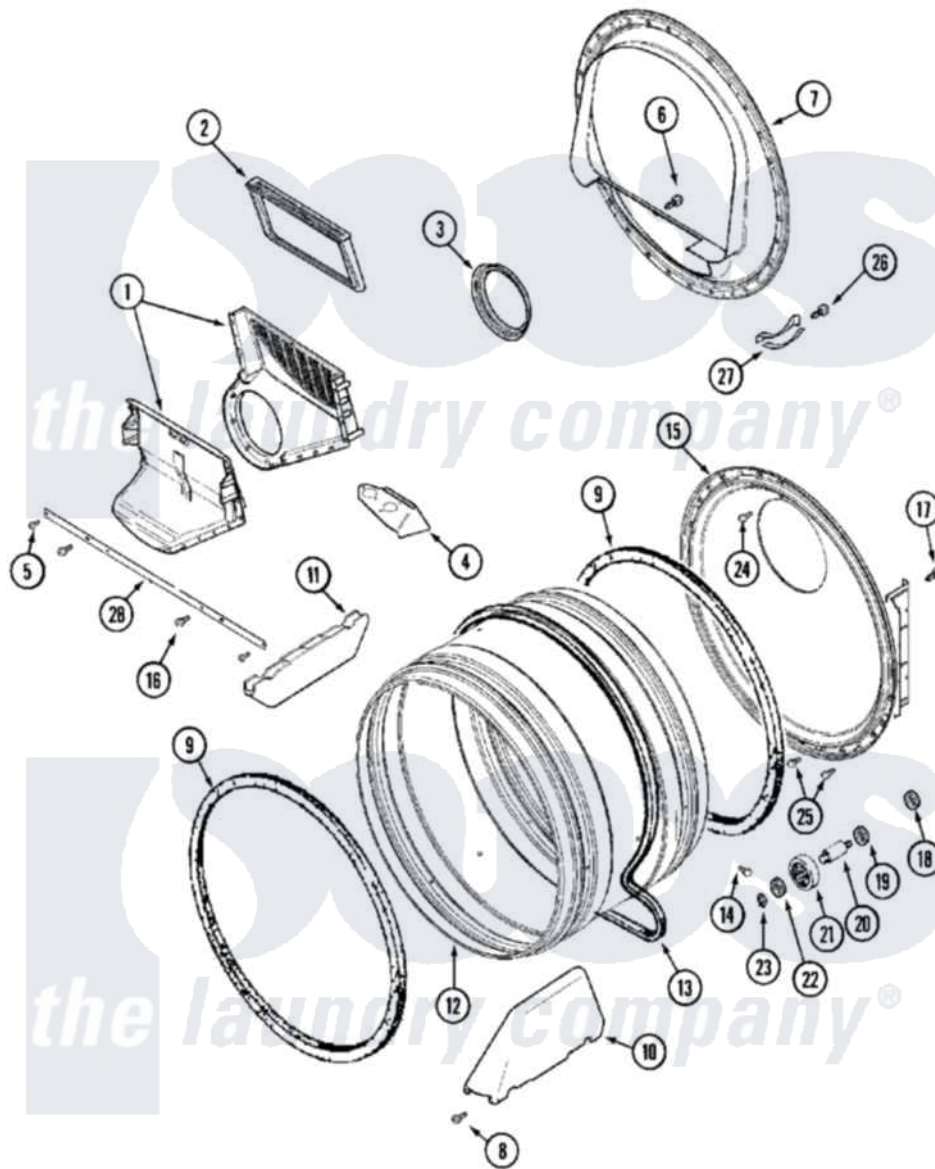

# Maytag MLG23PRAWW 07 - TUMBLER

Maytag [Commercial Maytag MLG23PRAWW Dryer Parts](#) Parts Diagram 07 - TUMBLER  
 Click on the part number to view part

Item	Original Part Number	Replaced By	Status	Part Description
001	<a href="#">33001799</a>			Outlet Duct Assembly Note: Outlet Duct Assembly
002	33001804	<a href="#">33002790</a>		Lint Filter
003	33001758	<a href="#">33002560</a>		Seal, Blower
004	<a href="#">33001837</a>			Cover, Thermostat
005	<a href="#">22001995</a>			Screw Note: Screw, Tumbler Front And Shroud
006	NLA		Not Available	SCREW, OUTLET DUCT
007	<a href="#">33001802</a>			Front, Tumbler
008	33001855	<a href="#">33002917</a>		Screw, No.10-16
009	<a href="#">33001807</a>			Seal, Tumbler
010	<a href="#">33002032</a>			Baffle
011	<a href="#">33001755</a>			Baffle
012	33001794	<a href="#">33001889</a>		Tumbler
013	33001777	<a href="#">33002535</a>		V-Belt
014	33001788	<a href="#">33002973</a>		Screw, No.9-15 X 1.00 Hx WS
015	<a href="#">33001801</a>			Back, Tumbler

016	<a href="#">33001768</a>		Screw, Shroud Note: Screw, Shroud And Outlet Duct
017	<a href="#">22001995</a>		Screw Note: Screw, Tumbler Front And Shroud
018	<a href="#">33001443</a>		Nut, Hex
019	Y313347	<a href="#">312535</a>	Washer, Vault Mounting Brk.
020	Y312948	<a href="#">6-3129480</a>	Shaft- Tumbler
021	Y303373	<a href="#">12001541</a>	Drum Roller/Washer Assembly--W
022	<a href="#">312535</a>		Washer, Vault Mounting Brk.
023	410233	<a href="#">9703438</a>	Ring-Retrn
024	<a href="#">210932</a>		Screw, No.8 X 9/16 Ctsk Note: Screw, Inlet Duct
025	22001996	<a href="#">3370225</a>	Screw
026	<a href="#">210720</a>		Rivet, Bearing To Tumbler Fmt
027	<a href="#">306508</a>		Tumbler Bearing Kit ---W
028	<a href="#">33002039</a>		Brace, Tumbler Front