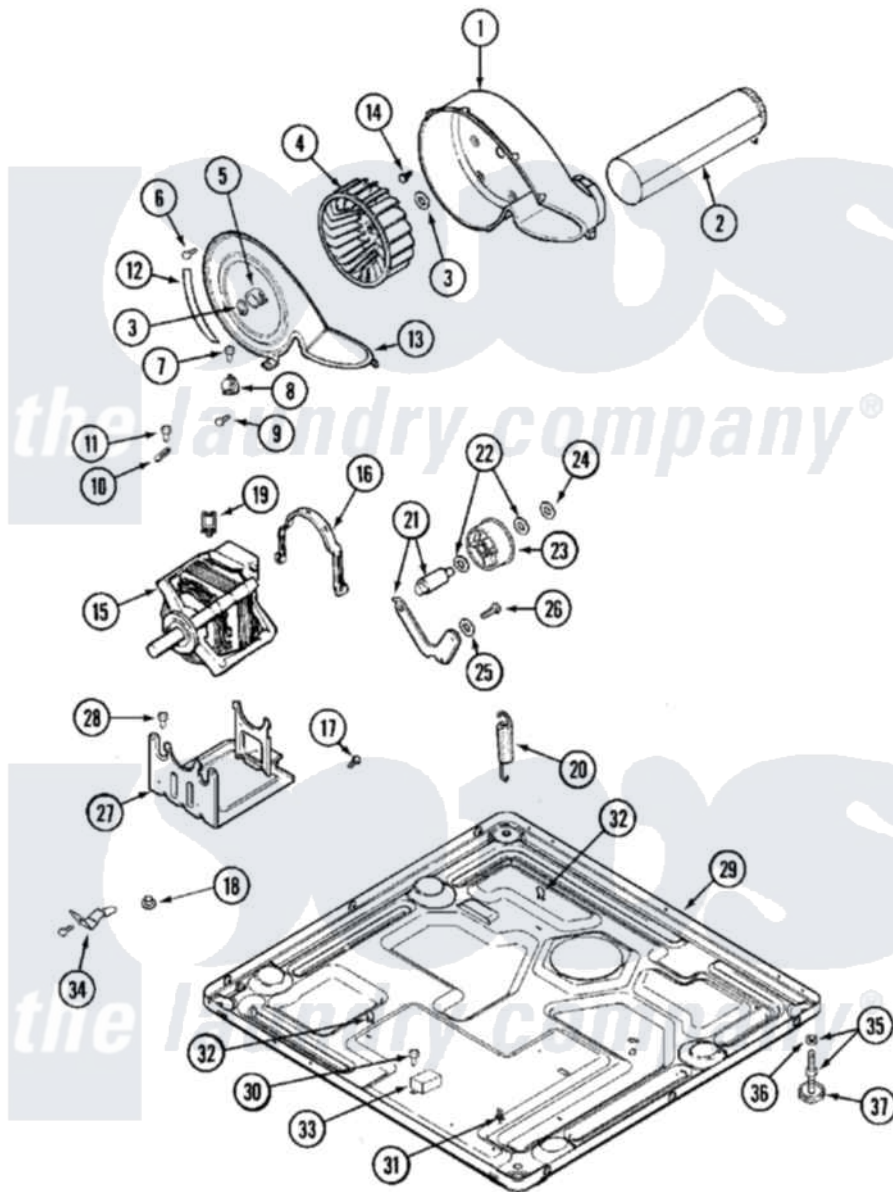

Maytag MLG23PRAWW 10 - MOTOR DRIVE

Maytag Commercial Maytag MLG23PRAWW Dryer Parts Parts Diagram 10 - MOTOR DRIVE
 Click on the part number to view part

Item	Original Part Number	Replaced By	Status	Part Description
001	33001789			Housing, Blower
002	22001995			Screw Note: Screw, Tumbler Front And Shroud
"	33001800			Duct Assembly, Exhaust
003	410233	9703438		Ring-Retrn
004	33001790			Wheel, Blower
"	33002797			Wheel, Blower
005	312967			Clamp, Blower Housing
006	33001855	33002917		Screw, No.10-16
007	Y313561			Screw----NA
008	303392			Thermostat, Cycling
"	33303391			Thermostat, Cycling
009	22001996	3370225		Screw
010	33001762			Fuse, Thermal
011	NLA		Not Available	SCREW, THERMAL CUT-OFF
012	33002560			Seal, Blower
013	33001796	33002711		Cover, Blower Housing