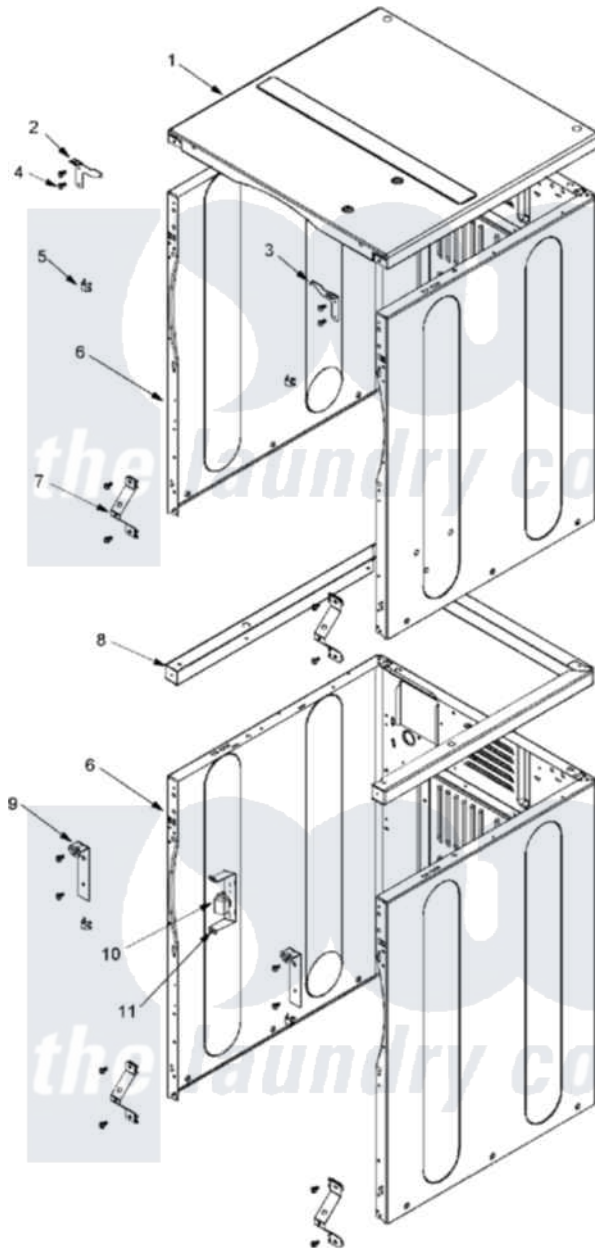

Maytag MLG23PRFWW 02 - CABINET FRONT

Maytag [Commercial Maytag MLG23PRFWW Dryer Parts](#) Parts Diagram 02 - CABINET FRONT
 Click on the part number to view part

Item	Original Part Number	Replaced By	Status	Part Description
001	22001402	214354		Screw, Top Cover To Cabnt.
"	33002124			Cover, Top
002	33002818			Bracket, LH Upper Front Panel
003	33002819			Bracket, RH Upper Front Panel
004	22001995			Screw Note: Screw, Tumbler Front And Shroud
005	33001980			Fastener, Access Panel
006	NLA		Not Available	CABINET ASSY (WHT-AS PK)
007	22001995			Screw Note: Screw, Tumbler Front And Shroud
"	22002425			Bracket, "V"
008	22001402	214354		Screw, Top Cover To Cabnt.
"	33002820			Support Weld Assembly
009	22001995			Screw Note: Screw, Tumbler Front And Shroud
"	33002821	33002861		Bracket- L
010	22004151	W10133335		Relay, Motor

"	306398		Relay, Heater
"	Y251119	3177991	Screw
011	22001078	3177991	Screw
"	22001995		Screw Note: Screw, Tumbler Front And Shroud
"	314627		Bracket, Relays
"	NLA	Not Available	BRACKET, RELAY