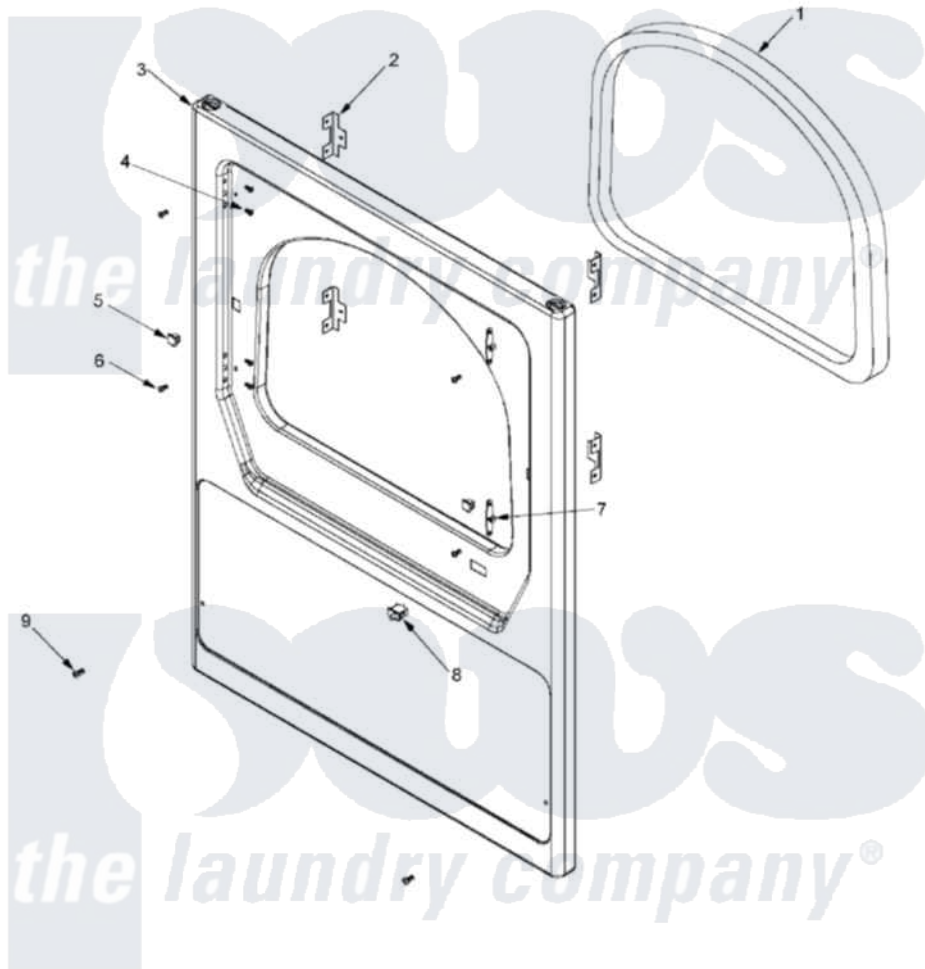

Maytag MLG23PRFWW 04 - FRONT PANEL

Maytag [Commercial Maytag MLG23PRFWW Dryer Parts](#) Parts Diagram 04 - FRONT PANEL
 Click on the part number to view part

Item	Original Part Number	Replaced By	Status	Part Description
001	33001767			Seal, Shroud
002	33002025			Twin Speednut
003	33002822			Panel, Pr Flat Front
"	33002825			Panel, Flat Front Lower
004	22002062	98006631		Screw
005	Y304578	LA-1003		Door Catch Kit
006	33001486	98008544		Screw
007	33001175			Cover, Hinge Hole
008	33001509	W10169313		Switch-Dor
009	33002881			Screw, Security No.10-16 x 1/2