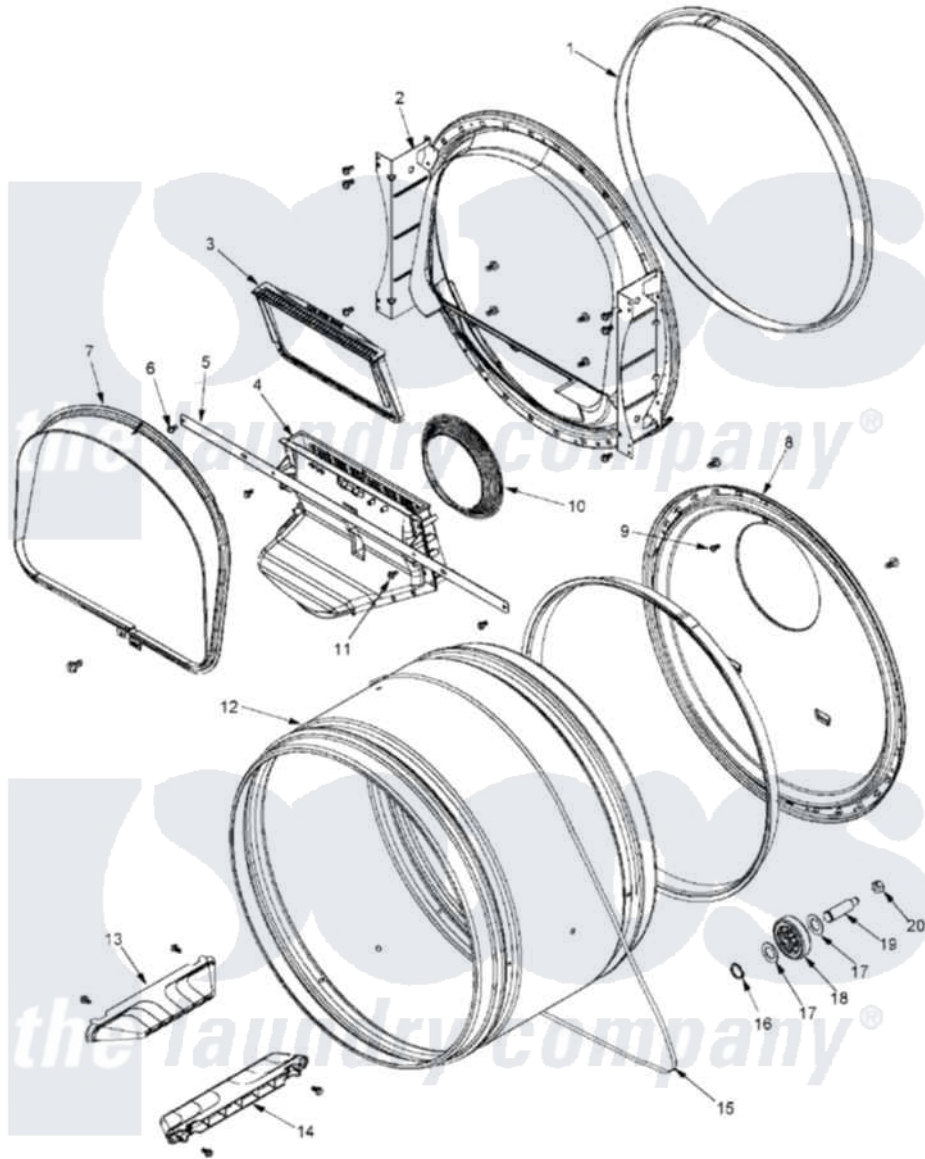

# Maytag MLG23PRFWW 06 - TUMBLER

Maytag [Commercial Maytag MLG23PRFWW Dryer Parts](#) Parts Diagram 06 - TUMBLER  
 Click on the part number to view part

Item	Original Part Number	Replaced By	Status	Part Description
001	<a href="#">33001807</a>			Seal, Tumbler
002	<a href="#">22001995</a>			Screw Note: Screw, Tumbler Front And Shroud
"	<a href="#">33001802</a>			Front, Tumbler
003	<a href="#">33002790</a>			Lint Filter
004	<a href="#">22001995</a>			Screw Note: Screw, Tumbler Front And Shroud
"	<a href="#">33001799</a>			Outlet Duct Assembly Note: Outlet Duct Assembly
005	<a href="#">33002039</a>			Brace, Tumbler Front
006	<a href="#">22001995</a>			Screw Note: Screw, Tumbler Front And Shroud
007	<a href="#">22001995</a>			Screw Note: Screw, Tumbler Front And Shroud
"	<a href="#">33002026</a>			Extension, Tumbler Front
008	<a href="#">22001995</a>			Screw Note: Screw, Tumbler Front And Shroud
"	<a href="#">33002779</a>			Tumbler Back And Seal As-Pack

"	<a href="#">33003037</a>		Tumbler Back And Seal
009	NLA	Not Available	SCREW---NA
010	<a href="#">33002560</a>		Seal, Blower
011	<a href="#">33001768</a>		Screw, Shroud Note: Screw, Shroud And Outlet Duct
012	33001794	<a href="#">33001889</a>	Tumbler
013	33001756	<a href="#">33002032</a>	Baffle
"	33001788	<a href="#">33002973</a>	Screw, No.9-15 X 1.00 Hx WS
014	<a href="#">33001755</a>		Baffle
"	33001788	<a href="#">33002973</a>	Screw, No.9-15 X 1.00 Hx WS
015	<a href="#">33002535</a>		V-Belt
016	410233	<a href="#">9703438</a>	Ring-Retrn
017	<a href="#">312535</a>		Washer, Vault Mounting Brk.
018	Y303373	<a href="#">12001541</a>	Drum Roller/Washer Assembly--W
019	Y312948	<a href="#">6-3129480</a>	Shaft- Tumbler
020	<a href="#">33001443</a>		Nut, Hex