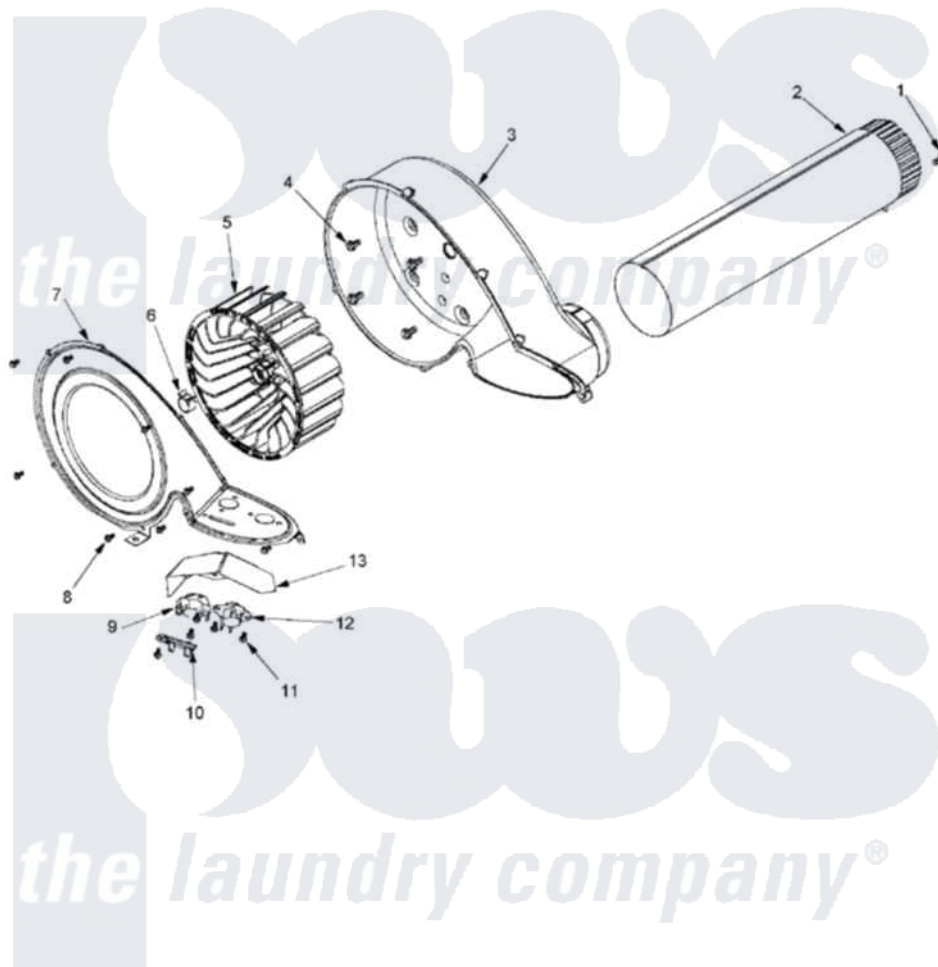

Maytag MLG23PRFWW 08 - BLOWER

Maytag [Commercial Maytag MLG23PRFWW Dryer Parts](#) Parts Diagram 08 - BLOWER

[Click on the part number to view part](#)

Item	Original Part Number	Replaced By	Status	Part Description
001	22001995			Screw Note: Screw, Tumbler Front And Shroud
002	33001799			Outlet Duct Assembly Note: Outlet Duct Assembly
003	33001789			Housing, Blower
004	Y310632	1163839		Screw
005	33002797			Wheel, Blower
006	312967			Clamp, Blower Housing
007	33002711			Cover, Blower Housing
008	33001855	33002917		Screw, No.10-16
009	303392			Thermostat, Cycling
010	33001762			Fuse, Thermal
011	22002925	3370225		Screw
012	33303391			Thermostat, Cycling
013	33001837			Cover, Thermostat