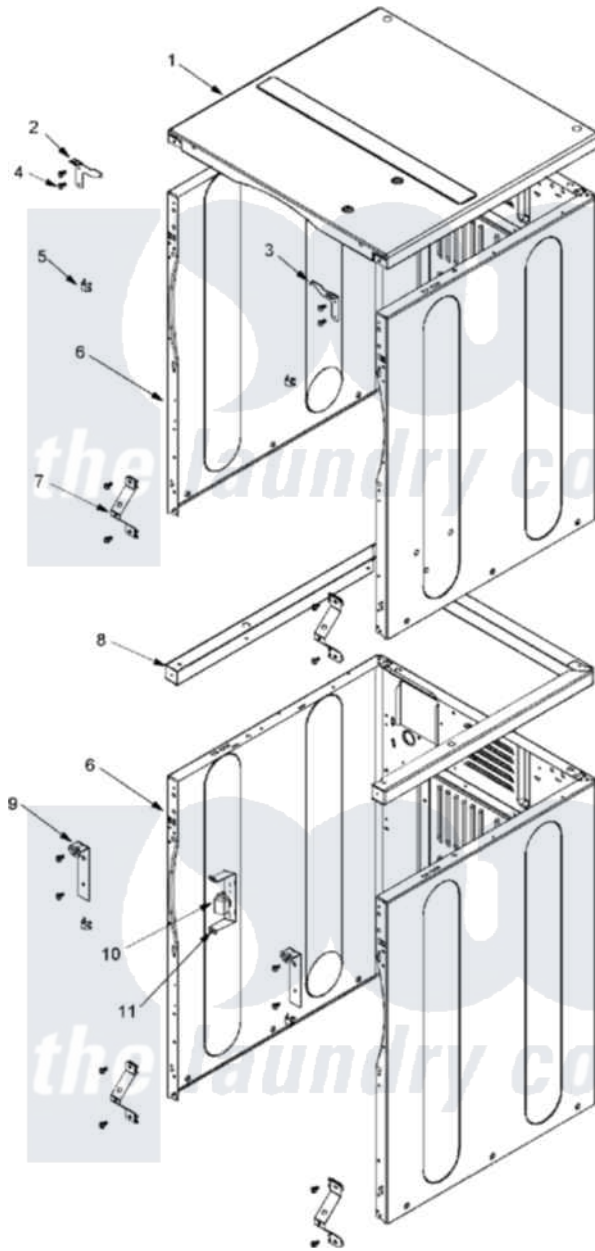

Maytag MLG23PRFXW 02 - CABINET FRONT

Maytag [Commercial Maytag MLG23PRFXW Dryer Parts](#) Parts Diagram 02 - CABINET FRONT
 Click on the part number to view part

Item	Original Part Number	Replaced By	Status	Part Description
001	22001402	214354		Screw, Top Cover To Cabnt.
"	33002124			Cover, Top
002	33002818			Bracket, LH Upper Front Panel
003	33002819			Bracket, RH Upper Front Panel
004	22001995			Screw Note: Screw, Tumbler Front And Shroud
005	33001980			Fastener, Access Panel
006	NLA		Not Available	CABINET ASSY (WHT-AS PK)
007	22001995			Screw Note: Screw, Tumbler Front And Shroud
"	22002425			Bracket, "V"
008	22001402	214354		Screw, Top Cover To Cabnt.
"	33002820			Support Weld Assembly
009	22001995			Screw Note: Screw, Tumbler Front And Shroud
"	33002821	33002861		Bracket- L
010	22004151	W10133335		Relay, Motor

"	306398		Relay, Heater
"	Y251119	3177991	Screw
011	22001078	3177991	Screw
"	22001995		Screw Note: Screw, Tumbler Front And Shroud
"	314627		Bracket, Relays
"	NLA	Not Available	BRACKET, RELAY