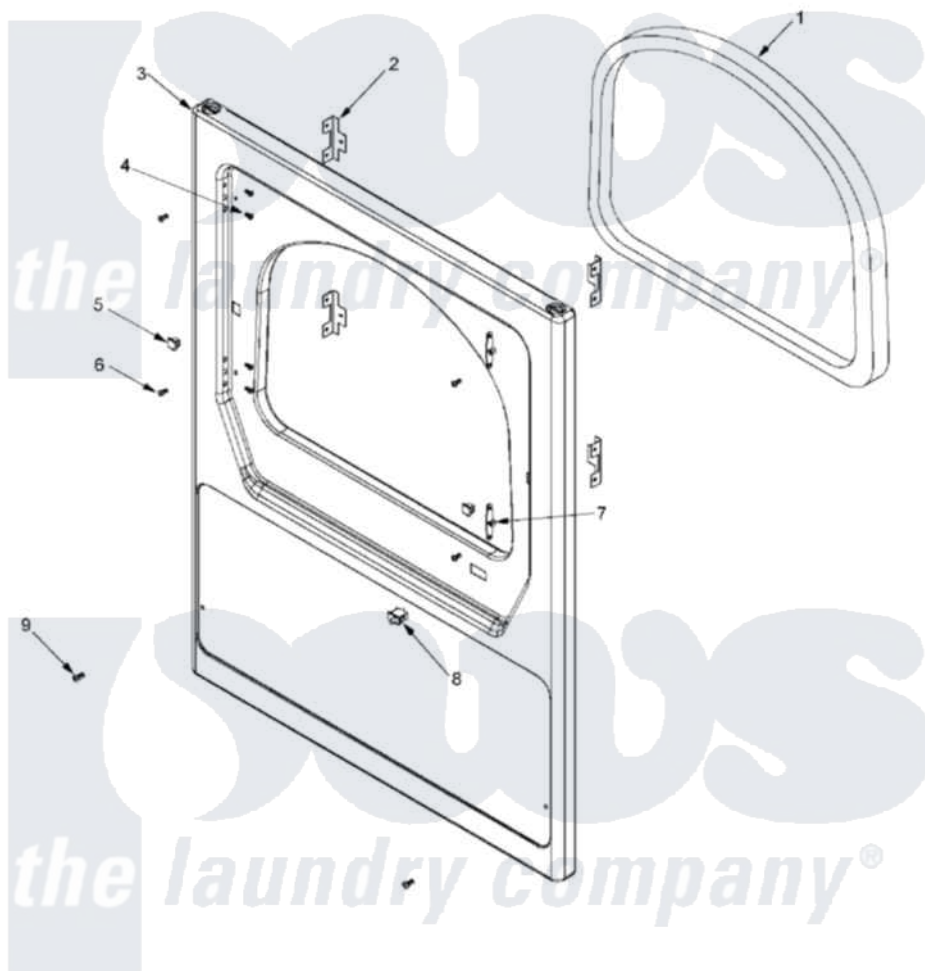

Maytag MLG23PRFXW 04 - FRONT PANEL

Maytag Commercial Maytag MLG23PRFXW Dryer Parts Parts Diagram 04 - FRONT PANEL
 Click on the part number to view part

| Item | Original Part Number | Replaced By | Status | Part Description |
|------|--------------------------|---------------------------|--------|--------------------------------|
| 001 | 33001767 | | | Seal, Shroud |
| 002 | 33002025 | | | Twin Speednut |
| 003 | 33002822 | | | Panel, Pr Flat Front |
| " | 33002825 | | | Panel, Flat Front Lower |
| 004 | 22002062 | 98006631 | | Screw |
| 005 | Y304578 | LA-1003 | | Door Catch Kit |
| 006 | 33001486 | 98008544 | | Screw |
| 007 | 33001175 | | | Cover, Hinge Hole |
| 008 | 33001509 | W10169313 | | Switch-Dor |
| 009 | 33002881 | | | Screw, Security No.10-16 x 1/2 |