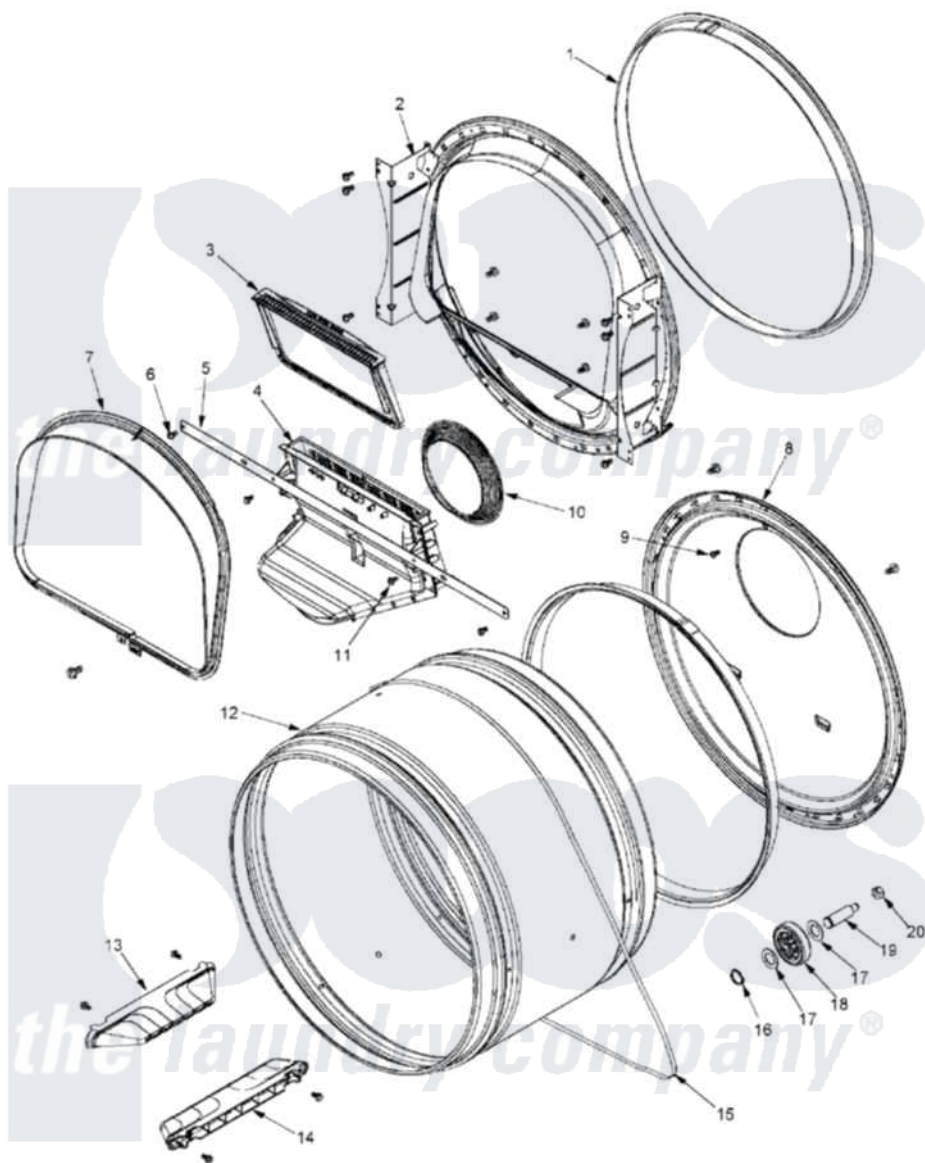

# Maytag MLG23PRFXW 06 - TUMBLER

Maytag [Commercial Maytag MLG23PRFXW Dryer Parts](#) Parts Diagram 06 - TUMBLER  
 Click on the part number to view part

Item	Original Part Number	Replaced By	Status	Part Description
001	<a href="#">33001807</a>			Seal, Tumbler
002	<a href="#">22001995</a>			Screw Note: Screw, Tumbler Front And Shroud
"	<a href="#">33001802</a>			Front, Tumbler
003	<a href="#">33002790</a>			Lint Filter
004	<a href="#">22001995</a>			Screw Note: Screw, Tumbler Front And Shroud
"	<a href="#">33001799</a>			Outlet Duct Assembly Note: Outlet Duct Assembly
005	<a href="#">33002039</a>			Brace, Tumbler Front
006	<a href="#">22001995</a>			Screw Note: Screw, Tumbler Front And Shroud
007	<a href="#">22001995</a>			Screw Note: Screw, Tumbler Front And Shroud
"	<a href="#">33002026</a>			Extension, Tumbler Front
008	<a href="#">22001995</a>			Screw Note: Screw, Tumbler Front And Shroud
"	<a href="#">33002779</a>			Tumbler Back And Seal As-Pack

"	<a href="#">33003037</a>		Tumbler Back And Seal
009	NLA	Not Available	SCREW---NA
010	<a href="#">33002560</a>		Seal, Blower
011	<a href="#">33001768</a>		Screw, Shroud Note: Screw, Shroud And Outlet Duct
012	33001794	<a href="#">33001889</a>	Tumbler
013	33001756	<a href="#">33002032</a>	Baffle
"	33001788	<a href="#">33002973</a>	Screw, No.9-15 X 1.00 Hx WS
014	<a href="#">33001755</a>		Baffle
"	33001788	<a href="#">33002973</a>	Screw, No.9-15 X 1.00 Hx WS
015	<a href="#">33002535</a>		V-Belt
016	410233	<a href="#">9703438</a>	Ring-Retrn
017	<a href="#">312535</a>		Washer, Vault Mounting Brk.
018	Y303373	<a href="#">12001541</a>	Drum Roller/Washer Assembly--W
019	Y312948	<a href="#">6-3129480</a>	Shaft- Tumbler
020	<a href="#">33001443</a>		Nut, Hex