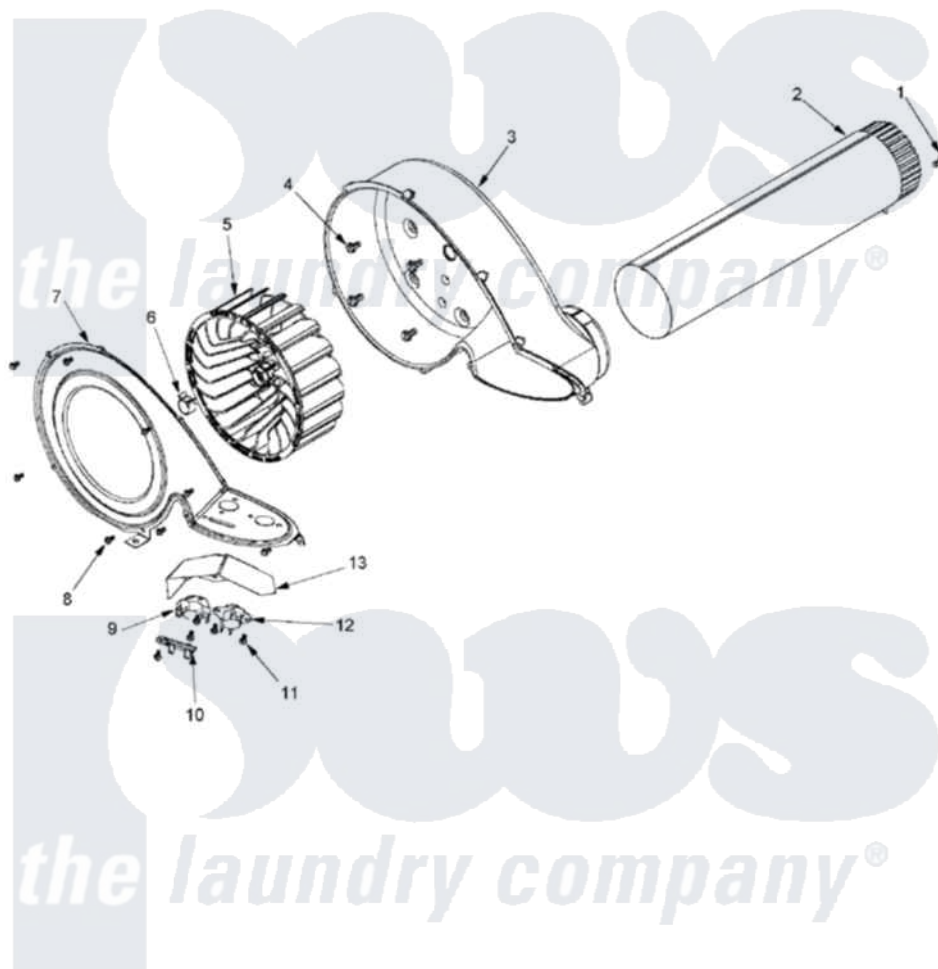

Maytag MLG23PRFXW 08 - BLOWER

Maytag Commercial Maytag MLG23PRFXW Dryer Parts Parts Diagram 08 - BLOWER

[Click on the part number to view part](#)

Item	Original Part Number	Replaced By	Status	Part Description
001	22001995			Screw Note: Screw, Tumbler Front And Shroud
002	33001799			Outlet Duct Assembly Note: Outlet Duct Assembly
003	33001789			Housing, Blower
004	Y310632	1163839		Screw
005	33002797			Wheel, Blower
006	312967			Clamp, Blower Housing
007	33002711			Cover, Blower Housing
008	33001855	33002917		Screw, No.10-16
009	303392			Thermostat, Cycling
010	33001762			Fuse, Thermal
011	22002925	3370225		Screw
012	33303391			Thermostat, Cycling
013	33001837			Cover, Thermostat