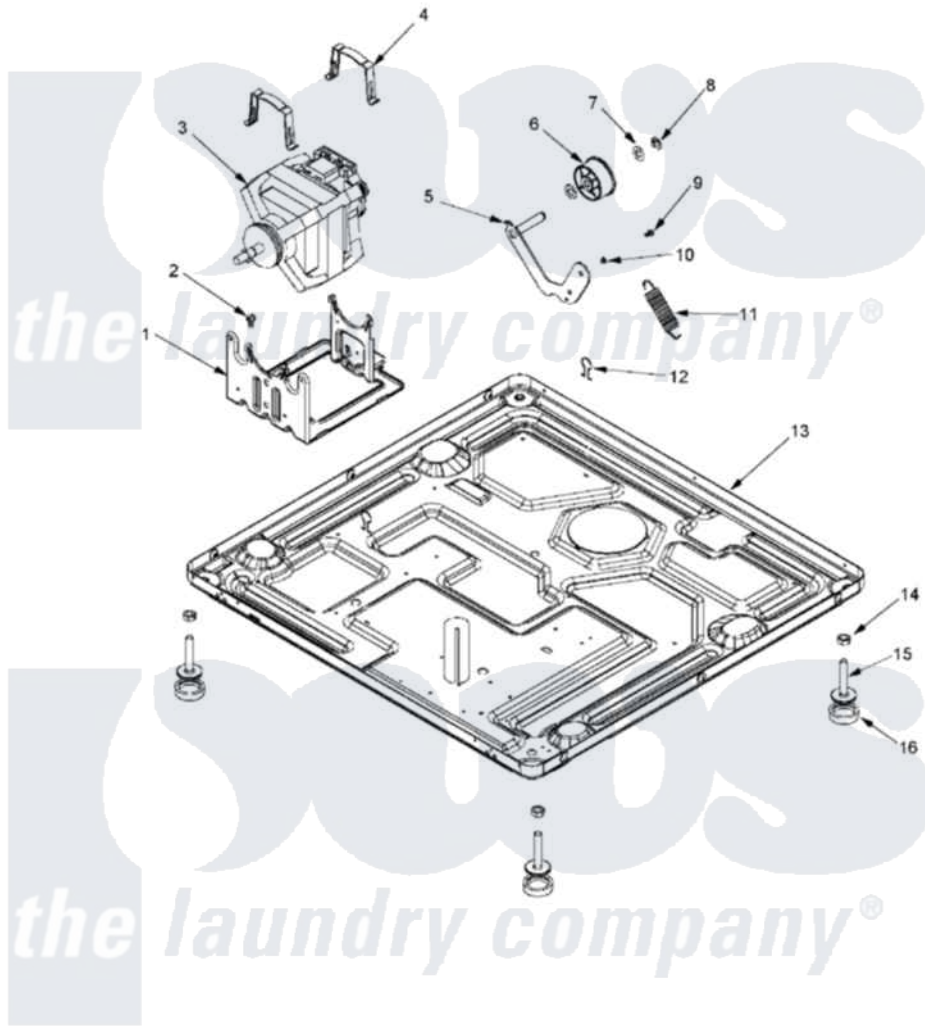

# Maytag MLG23PRFXW 09 - BASE

Maytag [Commercial Maytag MLG23PRFXW Dryer Parts](#) Parts Diagram 09 - BASE  
 Click on the part number to view part

| Item | Original Part Number     | Replaced By               | Status        | Part Description              |
|------|--------------------------|---------------------------|---------------|-------------------------------|
| 001  | <a href="#">33002817</a> |                           |               | Motor Support, Offset         |
| 002  | <a href="#">Y313561</a>  |                           |               | Screw----NA                   |
| 003  | <a href="#">33002795</a> |                           |               | Motor, Drive 60Hz             |
| 004  | 33002221                 | <a href="#">Y015825</a>   |               | Clip, Motor To Motor Support  |
| 005  | 33001840                 | <a href="#">6-3705180</a> |               | Idler Arm                     |
| 006  | 33001783                 | <a href="#">6-3700340</a> |               | Bearing- I                    |
| 007  | <a href="#">Y312527</a>  |                           |               | Washer, Idler Shaft           |
| 008  | <a href="#">312958</a>   | <a href="#">354987</a>    |               | Ring, Retaining               |
| 009  | <a href="#">Y014874</a>  |                           |               | Screw, Idler Arm And Sleeve   |
| 010  | <a href="#">33002218</a> |                           |               | Grommet, Idler Arm            |
| 011  | 33002460                 | <a href="#">33002459</a>  |               | Assembly, Spring And Plug     |
| 012  | <a href="#">410490</a>   |                           |               | Spring, Retainer Wire Harness |
| 013  | 33002186                 | <a href="#">W10133285</a> |               | Transformer 120V To 22.5vac   |
| "    | <a href="#">33002816</a> |                           |               | Base                          |
| "    | NLA                      |                           | Not Available | BASE, (LWR)----NA             |
| 014  | <a href="#">Y052740</a>  | <a href="#">62739</a>     |               | Nut, Lock                     |