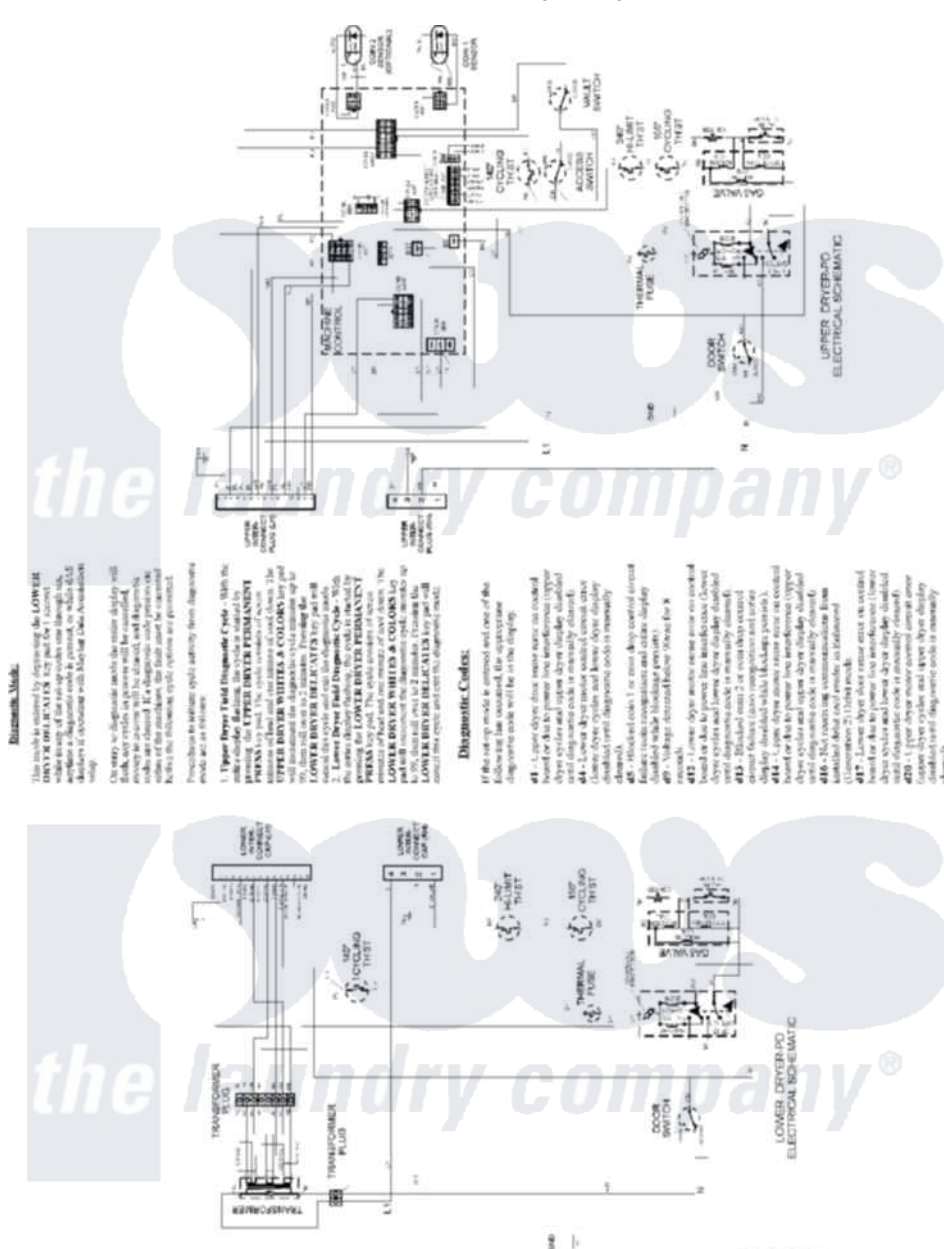

Maytag MLG23PRFXW 11 - WIRING INFORMATION(GAS)

6 3720400
 Maytag Commercial Maytag MLG23PRFXW Dryer Parts Parts Diagram 11 - WIRING INFORMATION(GAS)
 Click on the part number to view part

Item	Original Part Number	Replaced By	Status	Part Description
001	NLA		Not Available	WIRING INFORMATION