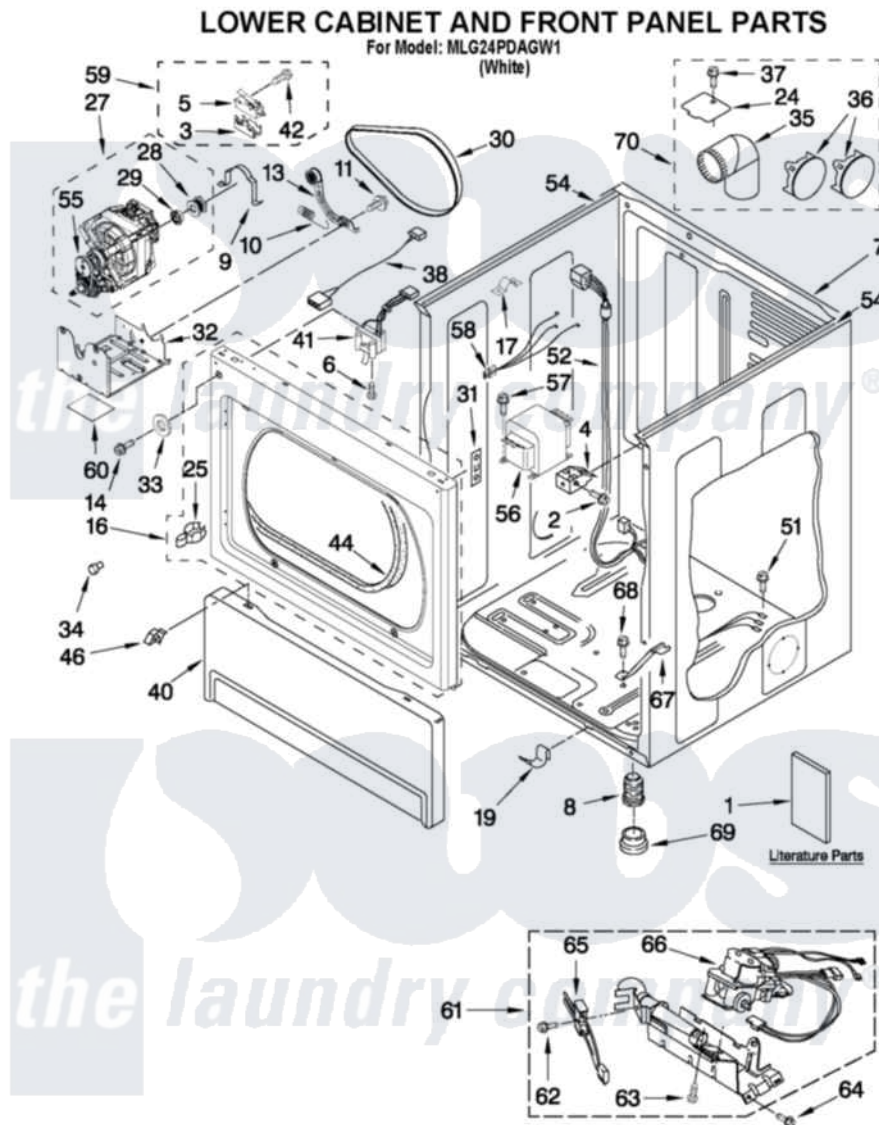

Maytag MLG24PDAGW1 01 - LOWER CABINET AND FRONT PANEL PARTS

FOR ORDERING INFORMATION REFER TO PARTS PRICE LIST

W10396213

2

Maytag [Commercial Maytag MLG24PDAGW1 Dryer Parts](#) Parts Diagram 01 - LOWER CABINET AND FRONT PANEL PARTS

[Click on the part number to view part](#)

Item	Original Part Number	Replaced By	Status	Part Description
1	W10184555		Not Available	INSTALLATION INSTRUCTIONS
"	W10184546		Not Available	TECH SHEET
2	3391915	681615		Screw
3	8564011			Bracket-Switch
4	3391846			Clip, Front Panel
5	W10410873			Assembly, Switch And Actuator
6	697773	3395530		Screw
7	8310656			Cabinet
8	3392100	49621		Feet-Leveling
9	660658			Clamp, Motor Mounting 343481 685441
10	3387374			Spring, Idler
11	3389420			Retainer-Idler 1/4-20 X 1/16
13	W10344192			Idler Assembly