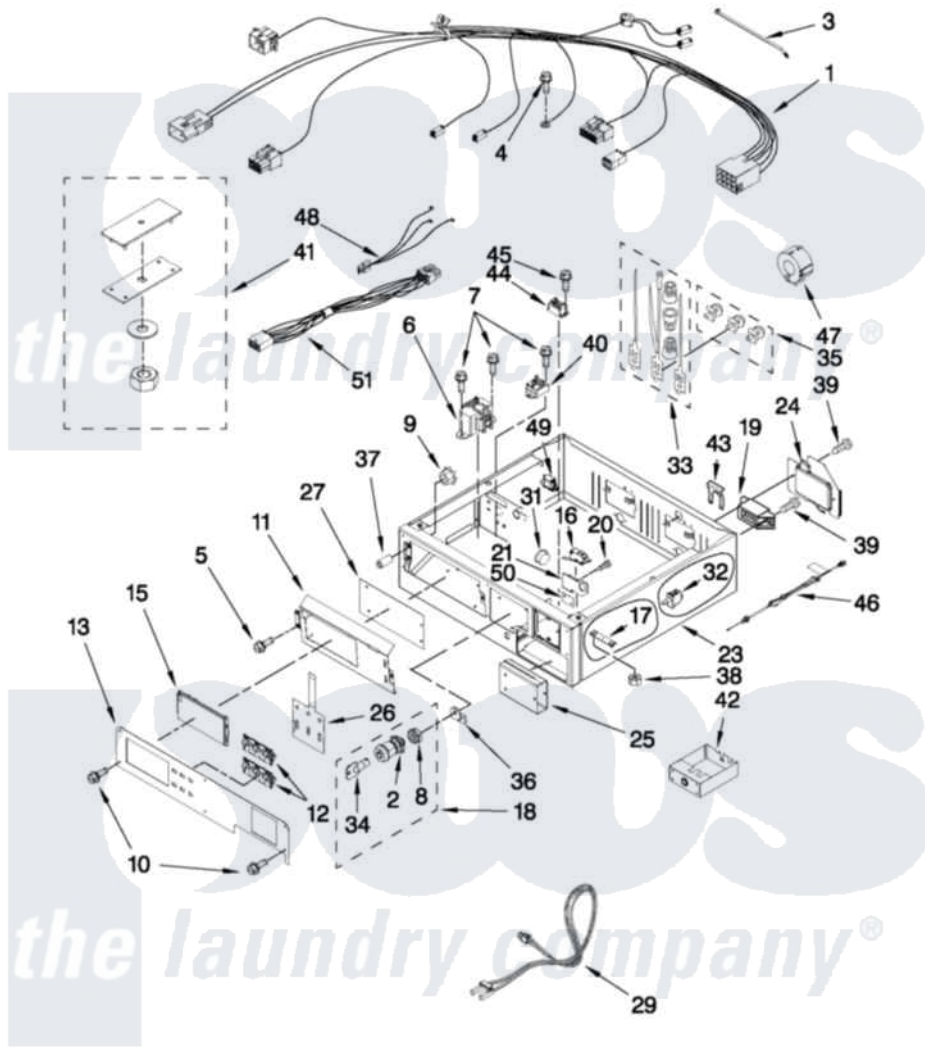

# Maytag MLG24PDAGW1 02 - CONTROL PANEL AND SEPARATOR PARTS

## CONTROL PANEL AND SEPARATOR PARTS

For Model: MLG24PDAGW1  
(White)

FOR ORDERING INFORMATION REFER TO PARTS PRICE LIST

W10396213

4

Maytag [Commercial Maytag MLG24PDAGW1 Dryer Parts](#) Parts Diagram 02 - CONTROL PANEL AND SEPARATOR PARTS

[Click on the part number to view part](#)

Item	Original Part Number	Replaced By	Status	Part Description
1	<a href="#">W10169697</a>			Harness, Collar
2	<a href="#">W10139762</a>			Hex Nut, 3/4-27
3	<a href="#">8529895</a>			Tie, Cable
4	8533974	<a href="#">4331106</a>		Screw, No.10-32 X 7/16
5	<a href="#">W10140652</a>			Screw, 6-20 X 1/2
6	<a href="#">W10237957</a>			Transformer 120 - 22.5 Vac
7	8533971	<a href="#">90767</a>		Screw, 8A X 3/8 HeX Washer Head Tapping
8	<a href="#">W10177242</a>			Hex-Nut 9/32 - 28
9	<a href="#">W10139046</a>			Nut 6-32
10	3390647	<a href="#">488729</a>		Screw
11	<a href="#">W10163677</a>			Plate, Control Mounting
12	<a href="#">W10131113</a>			Push Button
13	<a href="#">W10135192</a>			Facia Console
15	<a href="#">W10133268</a>			Cover, Display
16	<a href="#">W10133281</a>			Switch, Service Access