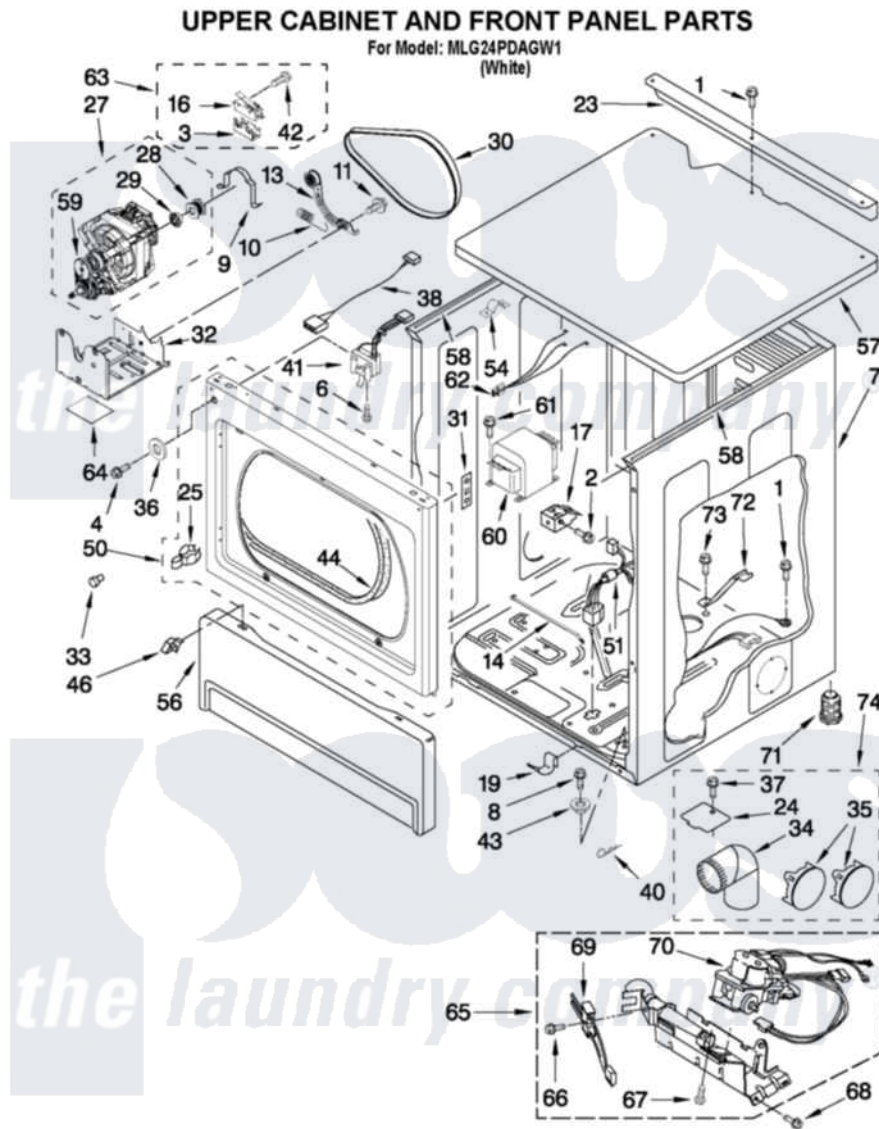

Maytag MLG24PDAGW1 03 - UPPER CABINET AND FRONT PANEL PARTS

FOR ORDERING INFORMATION REFER TO PARTS PRICE LIST

W10396213

6

Maytag [Commercial Maytag MLG24PDAGW1 Dryer Parts](#) Parts Diagram 03 - UPPER CABINET AND FRONT PANEL PARTS

[Click on the part number to view part](#)

Item	Original Part Number	Replaced By	Status	Part Description
1	3390647	488729		Screw
2	3391915	681615		Screw
3	8564011			Bracket-Switch
4	3400077			Screw, 10-16 X 1/2
6	697773	3395530		Screw
7	3978859	280024		Cabinet
8	3400523	285875		Kit, Security
9	660658			Clamp, Motor Mounting 343481 685441
10	3387374			Spring, Idler
11	3389420			Retainer-Idler 1/4-20 X 1/16
13	W10344192			Idler Assembly
14	8529895			Tie, Cable
16	W10410873			Assembly, Switch And Actuator