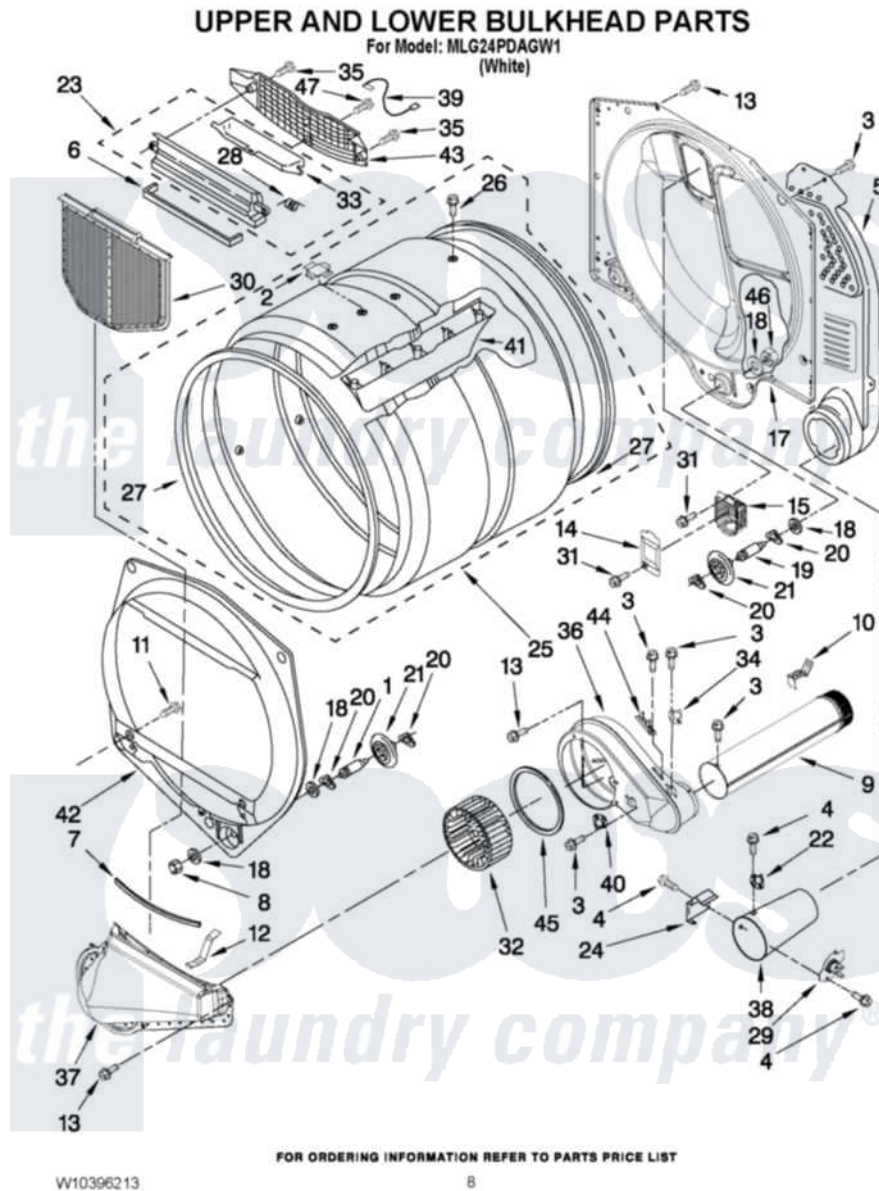

Maytag MLG24PDAGW1 04 - UPPER AND LOWER BULKHEAD PARTS

Maytag [Commercial Maytag MLG24PDAGW1 Dryer Parts](#) Parts Diagram 04 - UPPER AND LOWER BULKHEAD PARTS

[Click on the part number to view part](#)

Item	Original Part Number	Replaced By	Status	Part Description
1	8575324	W10359271		Shaft, Drum Roller Threads
2	W10128544			Housing-Outlet
3	8533971	90767		Screw, 8A X 3/8 HeX Washer Head Tapping
4	90767			Screw, 8A X 3/8 HeX Washer Head Tapping
5	3394346			Air Duct Assembly
6	697813			Seal, Outlet Housing
7	697814	697813		Seal, Outlet Housing
8	3934666	W10080210		Nut, 3/8 X 16
9	W10121167			Exhaust Pipe
10	8572105			Retainer, Toe Panel
11	3357011	308685		Side Trim)
12	W10345456	8066208		Clip-Exhaust
13	489463			Screw, 8-18 X 1/16
14	3402841	8532165		Lens, Drum Light

15	8578825		Bracket, Drum Light
17	8520836		Bulkhead, Rear
18	3387459	W10080960	Washer, Support
19	8575325	W10359272	Shaft, Roller Drum Threads
20	690997		Washer, Thrust
21	W10314171		Roller, Support Assembly
22	W10206703		Thermostat, High-Limit 255 F
23	W10181928		Outlet Housing Assembly
24	338906		Radiant, Sensor
25	8528998		Complete Drum Assembly
26	W10219342		Screw, Baffle Mounting
27	W10166807	280114	Seal
28	3394986		Spring, Lint Screen Door
29	W10181549		Thermal-Cutoff
30	W10049370	W10120998	Screen
31	3390647	488729	Screw
32	W10349492		Wheel, Blower
33	W10181925		Door, Lint Screen
34	W10194158		Thermostat 155 F Electronic
35	3387230		Screw, 10-16 X 13/16
36	W10119255		Housing, Blower
37	8066168	W10128606	Duct-Lint
38	8573824		Funnel, Burner
39	3401707		Jumper, Tco-High Limit
40	W10206206		Thermostat 155 Electronic
41	697693	W10113136	Baffle, Drum
42	697557		Bulkhead, Front
43	W10181926		Grille, Outlet
44	3392519		Thermal Limiter
45	W10181918		Foam-Seal
46	W10001120	W10080190	Nut, 3/8-16
47	695240	488729	Screw