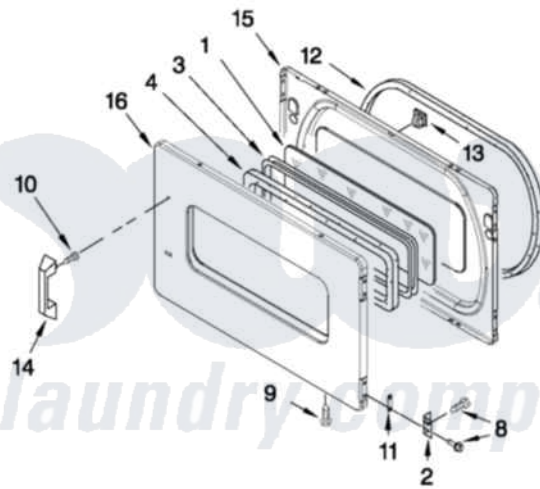

# Maytag MLG24PDAGW1 05 - DOOR PARTS

## DOOR PARTS

For Model: MLG24PDAGW1  
(White)

FOR ORDERING INFORMATION REFER TO PARTS PRICE LIST

W10396213

10

Maytag [Commercial Maytag MLG24PDAGW1 Dryer Parts](#) Parts Diagram 05 - DOOR PARTS  
Click on the part number to view part

Item	Original Part Number	Replaced By	Status	Part Description
1	3392918	<a href="#">3396122</a>		Window Pack. Includes Illustration 15 And 25)
NI	<a href="#">3396122</a>			Window Pack. Includes Illustration 15 And 25)
2	<a href="#">W10279703</a>			Hinge And Pin Assembly
3	<a href="#">3392914</a>			Frame, Window
4	<a href="#">3392915</a>			Gasket, Window
5	<a href="#">3389249</a>			Nut, Inner Door
6	W10205622	<a href="#">W10244331</a>		Door-Rear
7	<a href="#">W10205649</a>			Door, Front
8	342055	<a href="#">488627</a>		Screw
9	<a href="#">W10080300</a>			Screw, 8-18 X 3/8
10	<a href="#">9742177</a>			Screw, 8-18 X .625
11	<a href="#">W10191265</a>			Plug, Hinge Screw Front Panel
12	<a href="#">3390735</a>			Seal, Door
13	3392538	<a href="#">279570</a>		Latch
14	<a href="#">W10213202</a>			Handle, Door