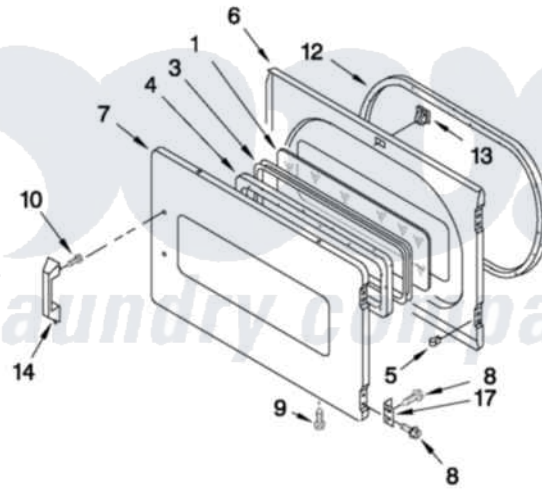

# Maytag MLG24PDAGW1 05 - DOOR PARTS

## DOOR PARTS

For Model: MLG24PDAGW1  
(White)

FOR ORDERING INFORMATION REFER TO PARTS PRICE LIST

W10396213

10

Maytag [Commercial Maytag MLG24PDAGW1 Dryer Parts](#) Parts Diagram 05 - DOOR PARTS  
Click on the part number to view part

Item	Original Part Number	Replaced By	Status	Part Description
1	3392918	<a href="#">3396122</a>		Window Pack. Includes Illustration 15 And 25)
NI	<a href="#">3396122</a>			Window Pack. Includes Illustration 15 And 25)
2	<a href="#">W10279703</a>			Hinge And Pin Assembly
3	<a href="#">3392914</a>			Frame, Window
4	<a href="#">3392915</a>			Gasket, Window
5	<a href="#">3389249</a>			Nut, Inner Door
6	W10205622	<a href="#">W10244331</a>		Door-Rear
7	<a href="#">W10205649</a>			Door, Front
8	342055	<a href="#">488627</a>		Screw
9	<a href="#">W10080300</a>			Screw, 8-18 X 3/8
10	<a href="#">9742177</a>			Screw, 8-18 X .625
11	<a href="#">W10191265</a>			Plug, Hinge Screw Front Panel
12	<a href="#">3390735</a>			Seal, Door
13	3392538	<a href="#">279570</a>		Latch
14	<a href="#">W10213202</a>			Handle, Door