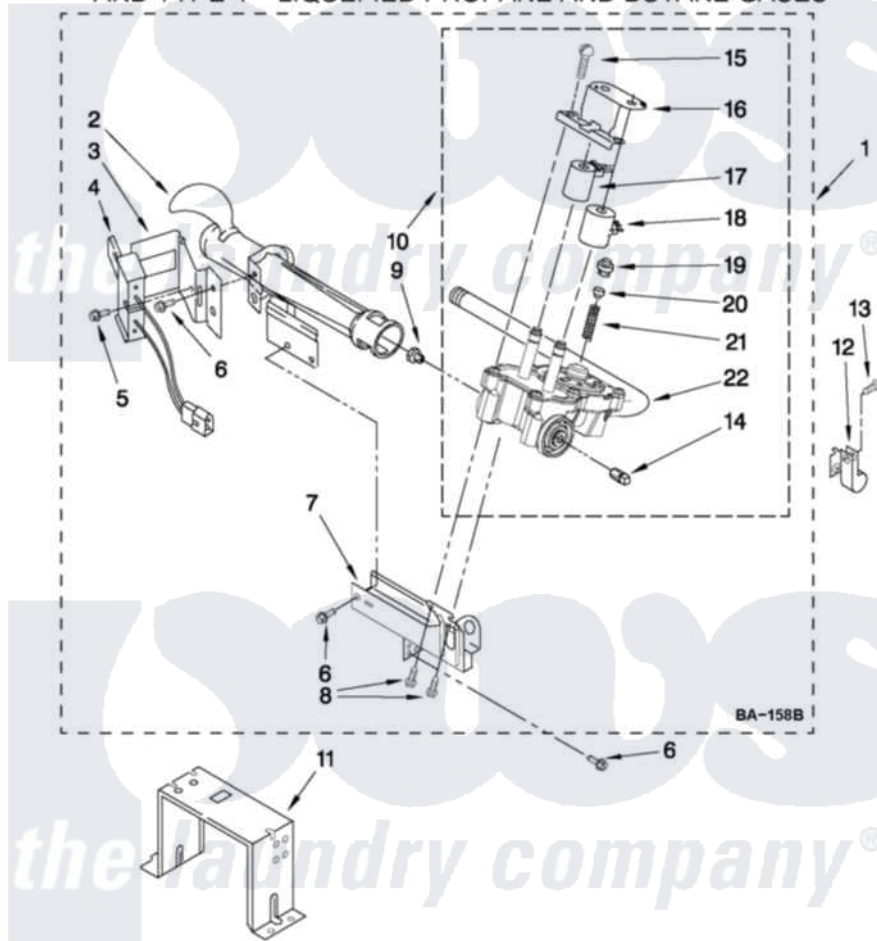

Maytag MLG24PDAGW1 06 - W10096909 BURNER ASSEMBLY

W10096909 BURNER ASSEMBLY

For Model: MLG24PDAGW1
(White)

USE WITH TYPE 1 - NATURAL, TYPE 2 - MIXED,
AND TYPE 4 - LIQUEFIED PROPANE AND BUTANE GASES

FOR ORDERING INFORMATION REFER TO PARTS PRICE LIST

W10396213

12

Maytag [Commercial Maytag MLG24PDAGW1 Dryer Parts](#) Parts Diagram 06 - W10096909 BURNER ASSEMBLY
Click on the part number to view part

Item	Original Part Number	Replaced By	Status	Part Description
1	W10096909			Burner Assembly 50 Hz
2	688617	693140		Burner
3	694298			Bracket, Ignitor
4	686590	279311		Ignitor
5	W10080730	3393909		Screw, 8-32 X 7/8
6	W10080320			Screw, 10-16 X 1/2
7	3389871		Not Available	Base, Burner
8	W10080630	3387057		Screw, 10-16 X 1/2 Orifice, Burner
9	234660			Orifice, Burner Type 1
10	8281918			Valve, Gas 60 Hz
11	3389889			Bracket, Support
12	3978776			Bracket, Gas Pipe Switch
13	3390647	488729		Screw
14	W10295523			Plug, Pipe
15	694421			Screw, Bracket Mounting
16	694538			Bracket, Shunt