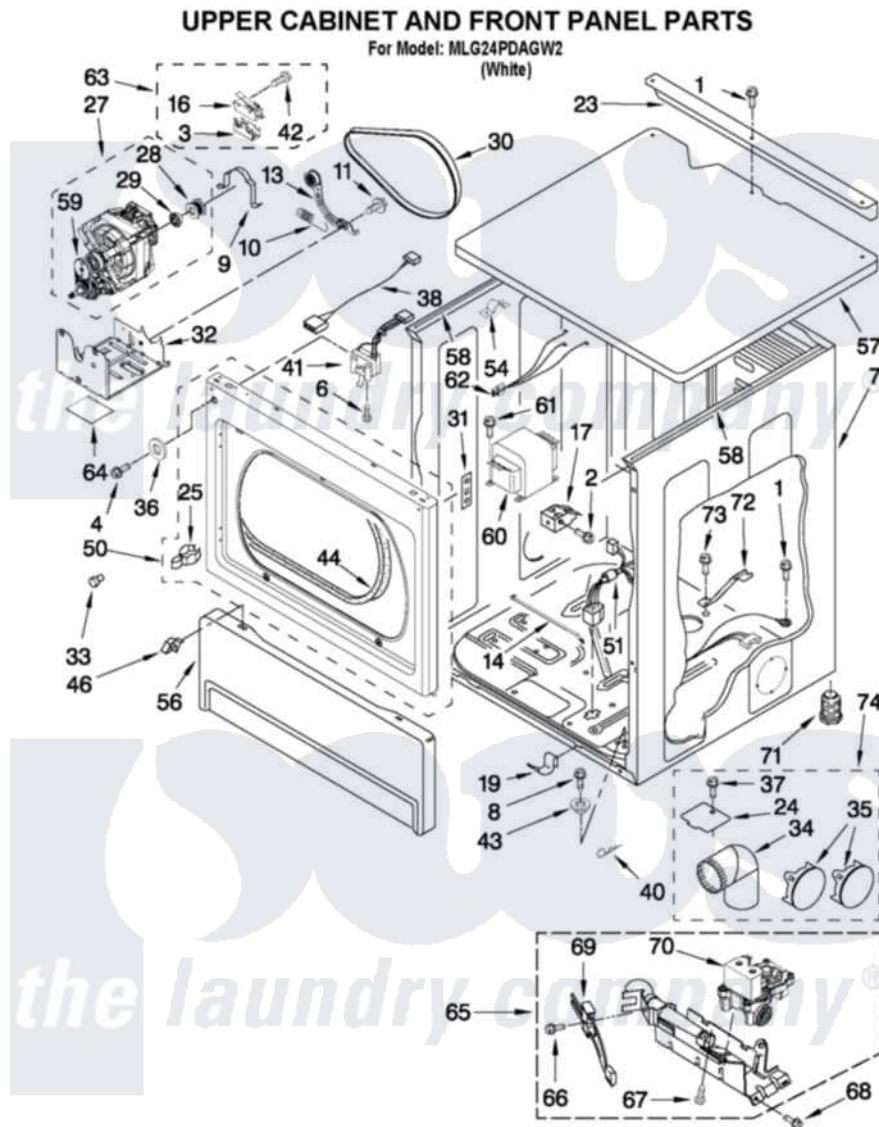

Maytag MLG24PDAGW2 03 - UPPER CABINET AND FRONT PANEL PARTS

FOR ORDERING INFORMATION REFER TO PARTS PRICE LIST

W10496266

6

Maytag [Commercial Maytag MLG24PDAGW2 Dryer Parts](#) Parts Diagram 03 - UPPER CABINET AND FRONT PANEL PARTS

[Click on the part number to view part](#)

Item	Original Part Number	Replaced By	Status	Part Description
1	3390647	488729		Screw
2	3391915	681615		Screw
3	8564011			Bracket-Switch
4	3400077			Screw, 10-16 X 1/2
6	697773	3395530		Screw
7	3978859	280024		Cabinet
8	3400523	285875		Kit, Security
9	660658			Clamp, Motor Mounting 343481 685441
10	3387374			Spring, Idler
11	3389420			Retainer-Idler 1/4-20 X 1/16
13	W10344192			Idler Assembly
14	8529895			Tie, Cable
16	W10410873			Assembly, Switch And Actuator