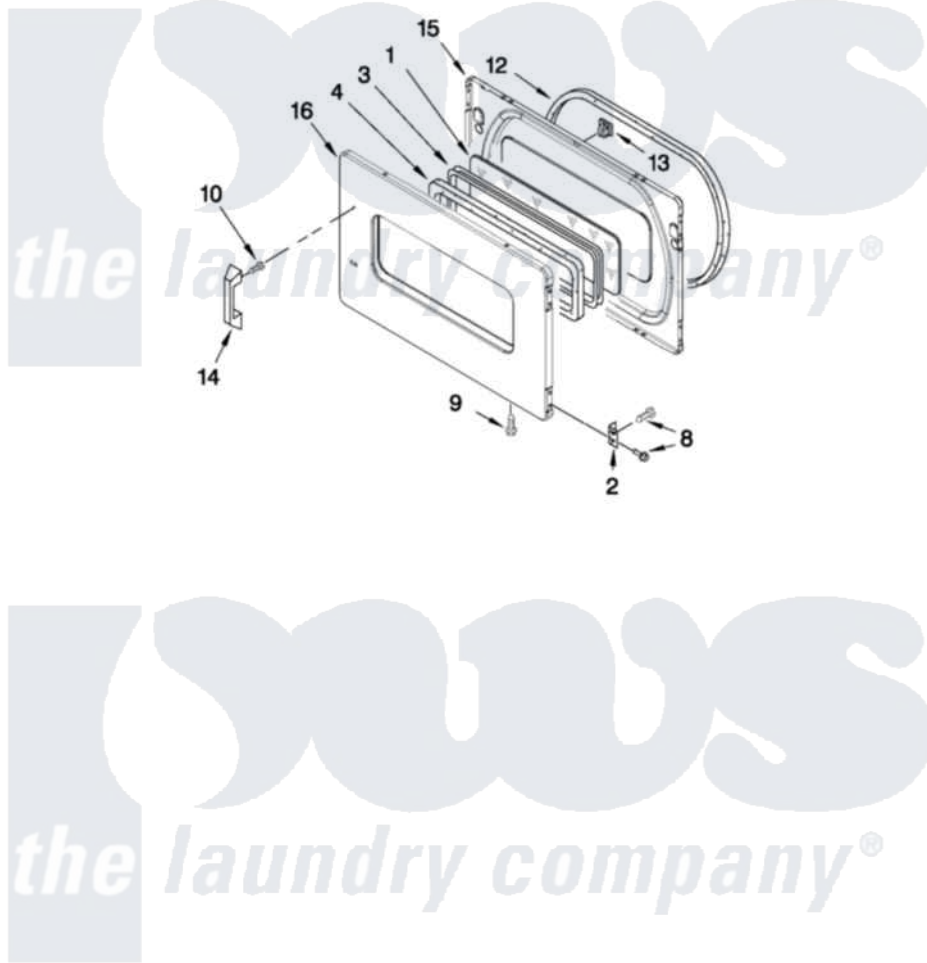

Maytag MLG24PDAGW2 05 - DOOR PARTS

DOOR PARTS For Model: MLG24PDAGW2 (White)

FOR ORDERING INFORMATION REFER TO PARTS PRICE LIST

W10496266

10

Maytag [Commercial Maytag MLG24PDAGW2 Dryer Parts](#) Parts Diagram 05 - DOOR PARTS
Click on the part number to view part

Item	Original Part Number	Replaced By	Status	Part Description
1	3392918	3396122		Window Pack. Includes Illustration 15 And 25)
NI	3396122			Window Pack. Includes Illustration 15 And 25)
2	W10279703			Hinge And Pin Assembly
3	3392914			Frame, Window
4	3392915			Gasket, Window
8	W10080300			Screw, 8-18 X 3/8
9	342055	488627		Screw
10	9742177			Screw, 8-18 X .625
12	3390735			Seal, Door
13	3392538	279570		Latch
14	W10213202			Handle, Door
15	W10323063			Door, Rear
16	W10322548			Door, Front