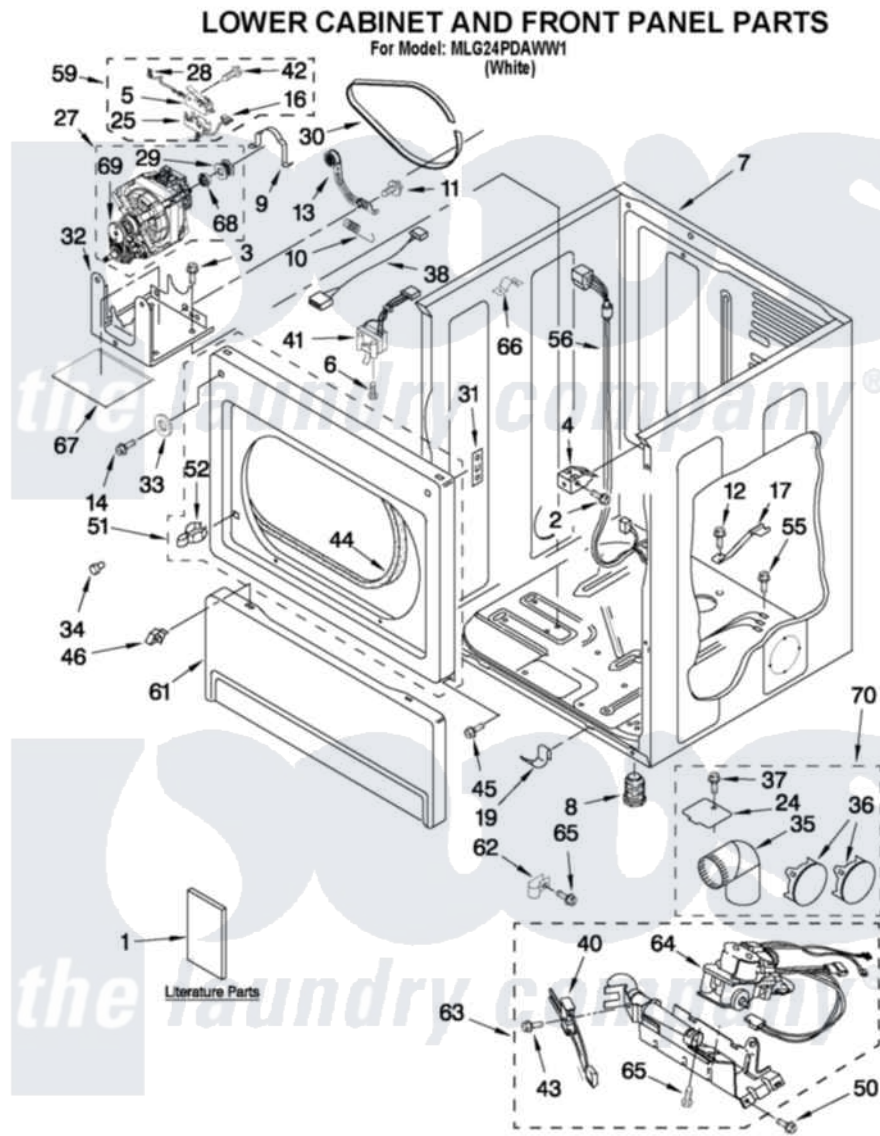

Maytag MLG24PDAWW1 01 - LOWER CABINET AND FRONT PANEL PARTS

W10184601

FOR ORDERING INFORMATION REFER TO PARTS PRICE LIST

2

Maytag [Commercial Maytag MLG24PDAWW1 Dryer Parts](#) Parts Diagram 01 - LOWER CABINET AND FRONT PANEL PARTS

[Click on the part number to view part](#)

Item	Original Part Number	Replaced By	Status	Part Description
1	W10184580		Not Available	Installation Instructions
"	W10135168		Not Available	Tech Sheet
"	W10184601			Repair Parts List
2	3391915	681615		Screw
3	3390663	681414		Screw, 10AB X 1/2
4	3391846			Clip, Front Panel
5	8564010			Assembly, Switch And Actuator
6	697773	3395530		Screw
7	8310656			Cabinet
8	3392100	49621		Feet-Leveling
9	W10121316			Plug, Multivent
10	3387374			Spring, Idler
11	3389420			Retainer-Idler 1/4-20 X 1/16
12	693995			Screw, Hex Head