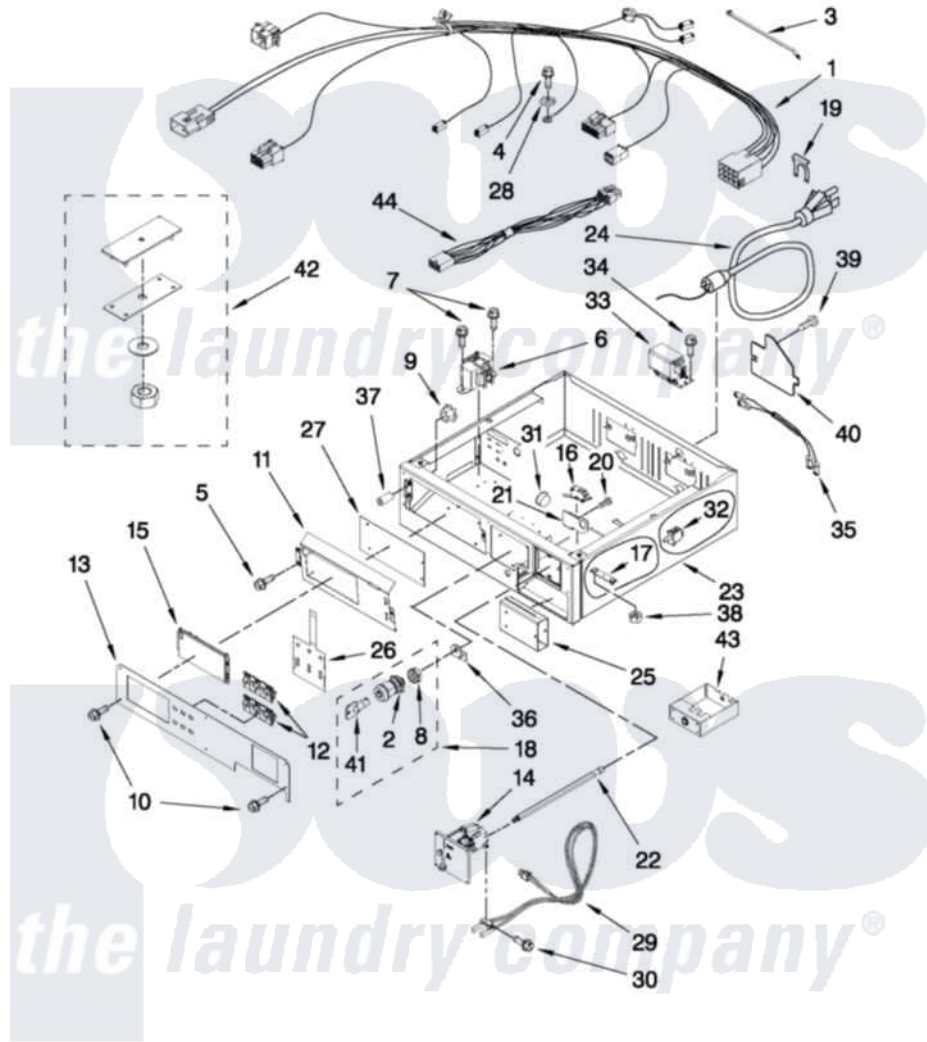

Maytag MLG24PDAWW1 02 - CONTROL PANEL AND SEPARATOR PARTS

CONTROL PANEL AND SEPARATOR PARTS

For Model: MLG24PDAWW1
(White)

FOR ORDERING INFORMATION REFER TO PARTS PRICE LIST

W10184601

4

Maytag [Commercial Maytag MLG24PDAWW1 Dryer Parts](#) Parts Diagram 02 - CONTROL PANEL AND SEPARATOR PARTS

[Click on the part number to view part](#)

Item	Original Part Number	Replaced By	Status	Part Description
1	W10167621			Harness, Collar
2	W10139762			Hex Nut, 3/4-27
3	8529895			Tie, Cable
4	697776	4331106		Screw, No.10-32 X 7/16
5	W10140652			Screw, 6-20 X 1/2
6	W10133285			Transformer 120V To 22.5vac
7	8533971	90767		Screw, 8A X 3/8 HeX Washer Head Tapping
8	W10177242			Hex-Nut 9/32 - 28
9	W10139046			Nut 6-32
10	W10131119			Screw, 8-18 X 5/16
11	W10163677			Plate, Control Mounting
12	W10131113			Push Button
13	W10135185			Facia Console
14	W10133242			Coin Drop Assembly
15	W10133268			Cover, Display

16	W10133280		Service Access, Switch
17	W10159907		Mounting Strap, Weld Assembly
18	W10133264		Lock Assembly, Service Door
19	694415		Clip, Strain Relief
20	3400408		Screw, 4-40 X 5/8
21	W10160652		Bracket-Switch
22	W10137319		Hex-Bar Bolt
23	W10159849		Collar
24	694018	W10239314	Cord, Power
25	W10133258		Vault-Body Assembly
26	W10133277		Membrane Switch Assembly
27	W10130700		Control Board
28	3390443		Retainer, Terminal
29	W10130178	W10247389	Sensor
30	W10142655		Screw, 6-20 X 1.00
31	W10165297		Snap Bushing
32	W10131838		Switch, Vault And Service Door
33	8540229	W10339736	Filter, Interference
34	8533971	90767	Screw, 8A X 3/8 HeX Washer Head Tapping
35	W10188051		Jumper, Line Filter
36	W10133266		Cam-Lock
37	W10133514		Spacer
38	W10080190		Nut, 3/8-16
39	3400000		Screw, 10-24 X 3/8
40	3396795		Cover, Terminal Block
41	W10140858		Key
42	W10169579		Kit-Coin Box, Security
43	W10133248		Coin Box
44	W10111027		Jumper, Transformer