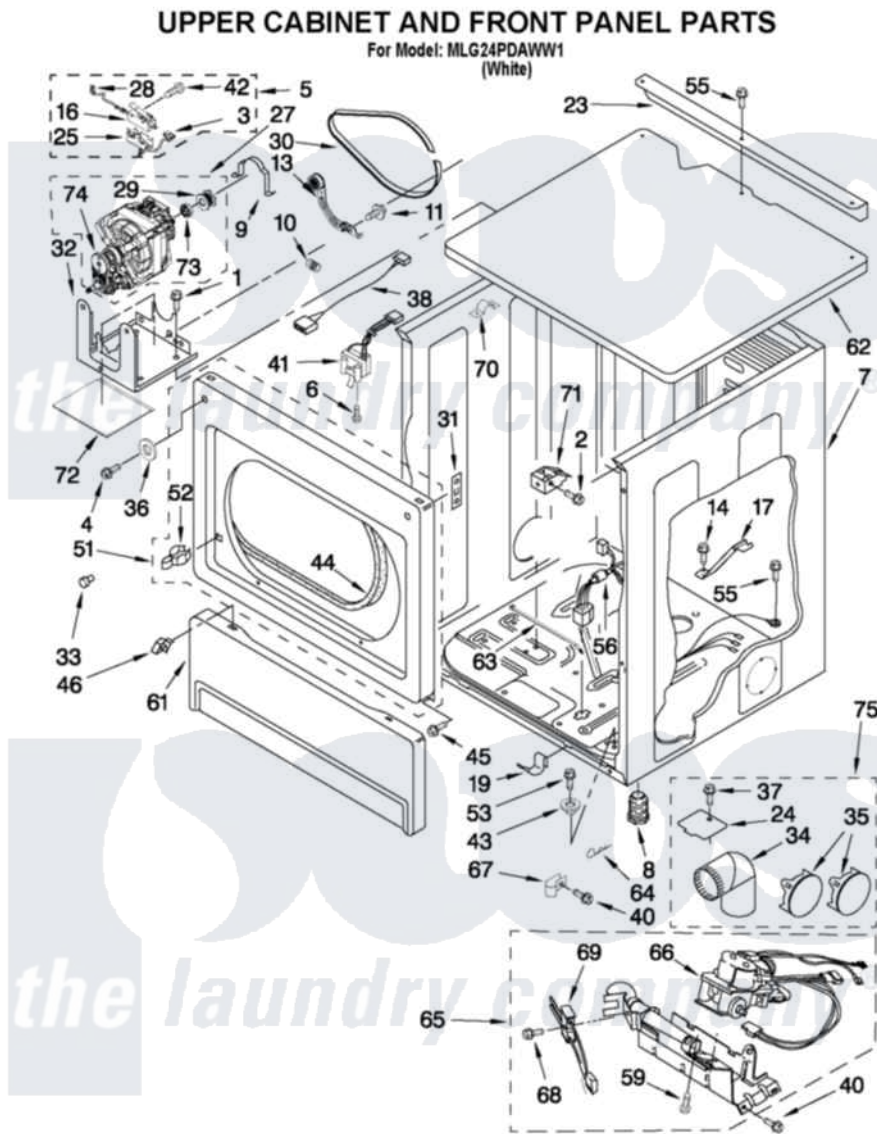

Maytag MLG24PDAWW1 03 - UPPER CABINET AND FRONT PANEL PARTS

W10184601

FOR ORDERING INFORMATION REFER TO PARTS PRICE LIST

6

Maytag [Commercial Maytag MLG24PDAWW1 Dryer Parts](#) Parts Diagram 03 - UPPER CABINET AND FRONT PANEL PARTS

[Click on the part number to view part](#)

Item	Original Part Number	Replaced By	Status	Part Description
1	3390663	681414		Screw, 10AB X 1/2
2	3391915	681615		Screw
3	8539892			Wire-Motor To Belt Switch
4	3400077			Screw, 10-16 X 1/2
5	W10155571			Switch, Assembly
6	697773	3395530		Screw
7	3978859	280024		Cabinet
8	689172			Foot, Dryer
9	W10121316			Plug, Multivent
10	3387374			Spring, Idler
11	3389420			Retainer-Idler 1/4-20 X 1/16
13	W10141380	W10344192		Idler Assembly
14	693995			Screw, Hex Head
16	8564010			Assembly, Switch And Actuator