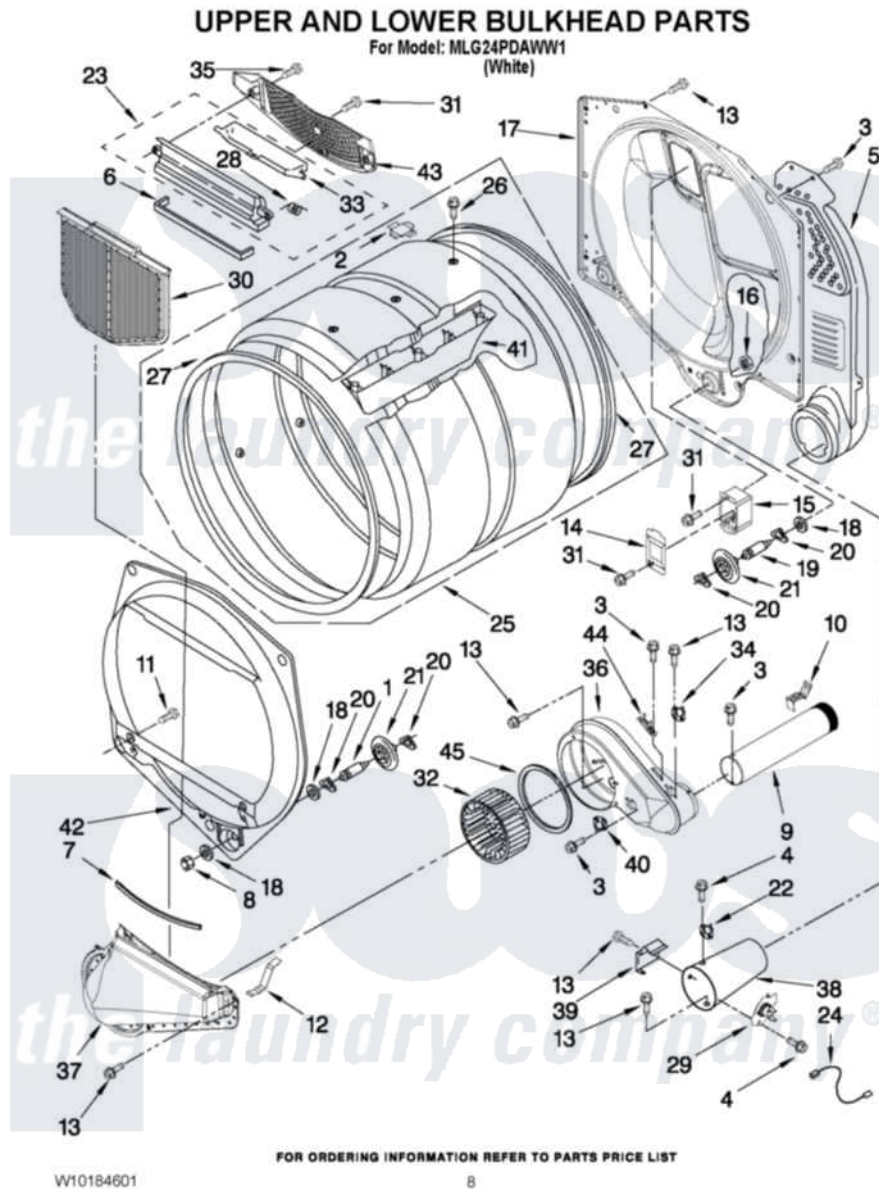

# Maytag MLG24PDAWW1 04 - UPPER AND LOWER BULKHEAD PARTS

Maytag Commercial Maytag MLG24PDAWW1 Dryer Parts Parts Diagram 04 - UPPER AND LOWER BULKHEAD PARTS

[Click on the part number to view part](#)

Item	Original Part Number	Replaced By	Status	Part Description
1	<a href="#">8575324</a>	<a href="#">W10359271</a>		Shaft, Drum Roller Threads
2	<a href="#">8066086</a>			Plug, Drum Hole
3	8533971	<a href="#">90767</a>		Screw, 8A X 3/8 HeX Washer Head Tapping
4	<a href="#">90767</a>			Screw, 8A X 3/8 HeX Washer Head Tapping
5	<a href="#">3394346</a>			Air Duct Assembly
6	<a href="#">697813</a>			Seal, Outlet Housing
7	697814	<a href="#">697813</a>		Seal, Outlet Housing
8	3934666	<a href="#">W10080210</a>		Nut, 3/8 X 16
9	8066224	<a href="#">279936</a>		Kit-Exhst
10	<a href="#">8572105</a>			Retainer, Toe Panel
11	3357011	<a href="#">308685</a>		Side Trim )
12	<a href="#">8066208</a>			Clip-Exhaust
13	3390647	<a href="#">488729</a>		Screw
14	3402841	<a href="#">8532165</a>		Lens, Drum Light