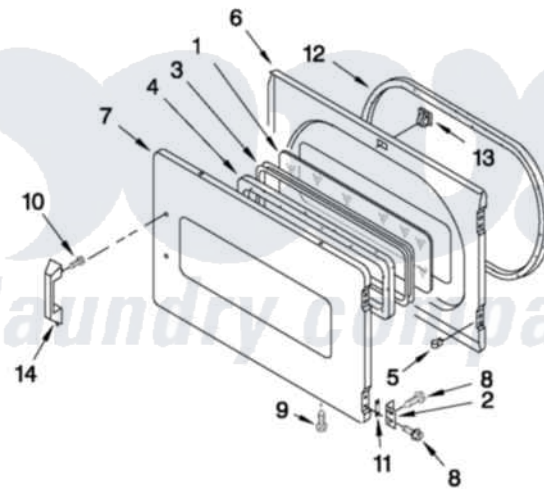

# Maytag MLG24PDAWW1 05 - DOOR PARTS

## DOOR PARTS

For Model: MLG24PDAWW1  
(White)

FOR ORDERING INFORMATION REFER TO PARTS PRICE LIST

W10184601

10

Maytag [Commercial Maytag MLG24PDAWW1 Dryer Parts](#) Parts Diagram 05 - DOOR PARTS  
Click on the part number to view part

Item	Original Part Number	Replaced By	Status	Part Description
1	3392918	<a href="#">3396122</a>		Window Pack. Includes Illustration 15 And 25)
NI	<a href="#">3396122</a>			Window Pack. Includes Illustration 15 And 25)
2	<a href="#">3389247</a>			Hinge And Pin Assembly
3	<a href="#">3392914</a>			Frame, Window
4	<a href="#">3392915</a>			Gasket, Window
5	<a href="#">3389249</a>			Nut, Inner Door
6	W10205622	<a href="#">W10244331</a>		Door-Rear
7	<a href="#">W10205649</a>			Door, Front
8	342055	<a href="#">488627</a>		Screw
9	<a href="#">694091</a>			Trim, Side Right Hand
10	<a href="#">9742177</a>			Screw, 8-18 X .625
11	<a href="#">W10191265</a>			Plug, Hinge Screw Front Panel
12	<a href="#">3390735</a>			Seal, Door
13	3392538	<a href="#">279570</a>		Latch
14	<a href="#">W10213202</a>			Handle, Door