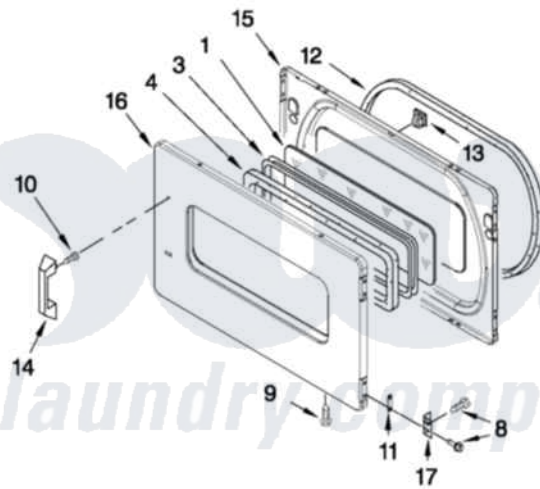

# Maytag MLG24PDAWW1 05 - DOOR PARTS

## DOOR PARTS

For Model: MLG24PDAWW1  
(White)

FOR ORDERING INFORMATION REFER TO PARTS PRICE LIST

W10184601

10

Maytag [Commercial Maytag MLG24PDAWW1 Dryer Parts](#) Parts Diagram 05 - DOOR PARTS  
Click on the part number to view part

Item	Original Part Number	Replaced By	Status	Part Description
1	3392918	<a href="#">3396122</a>		Window Pack. Includes Illustration 15 And 25)
NI	<a href="#">3396122</a>			Window Pack. Includes Illustration 15 And 25)
2	<a href="#">3389247</a>			Hinge And Pin Assembly
3	<a href="#">3392914</a>			Frame, Window
4	<a href="#">3392915</a>			Gasket, Window
5	<a href="#">3389249</a>			Nut, Inner Door
6	W10205622	<a href="#">W10244331</a>		Door-Rear
7	<a href="#">W10205649</a>			Door, Front
8	342055	<a href="#">488627</a>		Screw
9	<a href="#">694091</a>			Trim, Side Right Hand
10	<a href="#">9742177</a>			Screw, 8-18 X .625
11	<a href="#">W10191265</a>			Plug, Hinge Screw Front Panel
12	<a href="#">3390735</a>			Seal, Door
13	3392538	<a href="#">279570</a>		Latch
14	<a href="#">W10213202</a>			Handle, Door