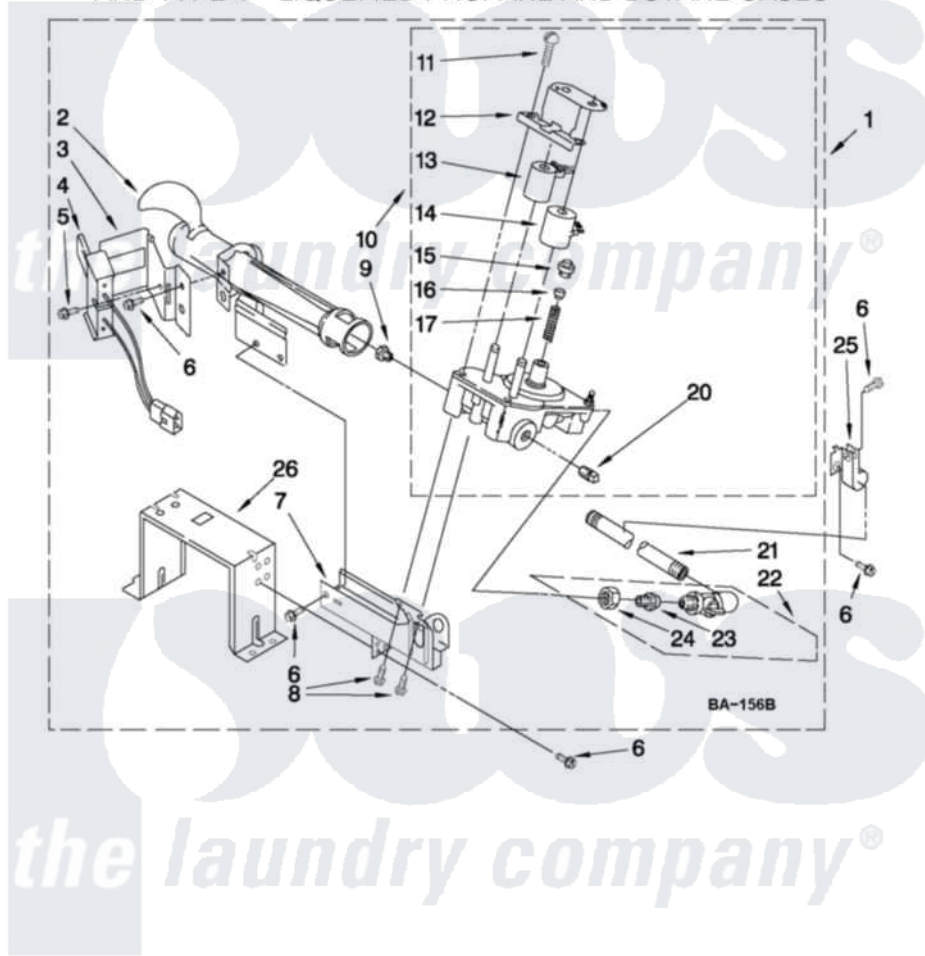

Maytag MLG24PDAWW1 06 - W10135231 BURNER ASSEMBLY

W10135231 BURNER ASSEMBLY

For Model: MLG24PDAWW1
(White)

USE WITH TYPE 1 - NATURAL, TYPE 2 - MIXED,
AND TYPE 4 - LIQUEFIED PROPANE AND BUTANE GASES

W10184601

FOR ORDERING INFORMATION REFER TO PARTS PRICE LIST

12

Maytag Commercial Maytag MLG24PDAWW1 Dryer Parts Parts Diagram 06 - W10135231 BURNER ASSEMBLY
Click on the part number to view part

Item	Original Part Number	Replaced By	Status	Part Description
1	W10135231	W10492508		Burner-Gas
2	688617	693140		Burner
3	694298			Bracket, Ignitor
4	686590	279311		Ignitor
5	3393909			Screw, 8-32 X 7/8
6	343641	681414		Screw, 10AB X 1/2
7	3389871		Not Available	Base, Burner
8	3387057			Screw, 10-16 X 1/2 Orifice, Burner
9	234870			Orifice, Burner
"	234868			Orifice, Burner
10	W10141728			Valve, Gas 60 Hz
11	694421			Screw, Bracket Mounting
12	694538			Bracket, Shunt
13	694540			Coil, 60 Hz
14	694539			Coil, 60 Hz
15	694424			Leak, Limiter