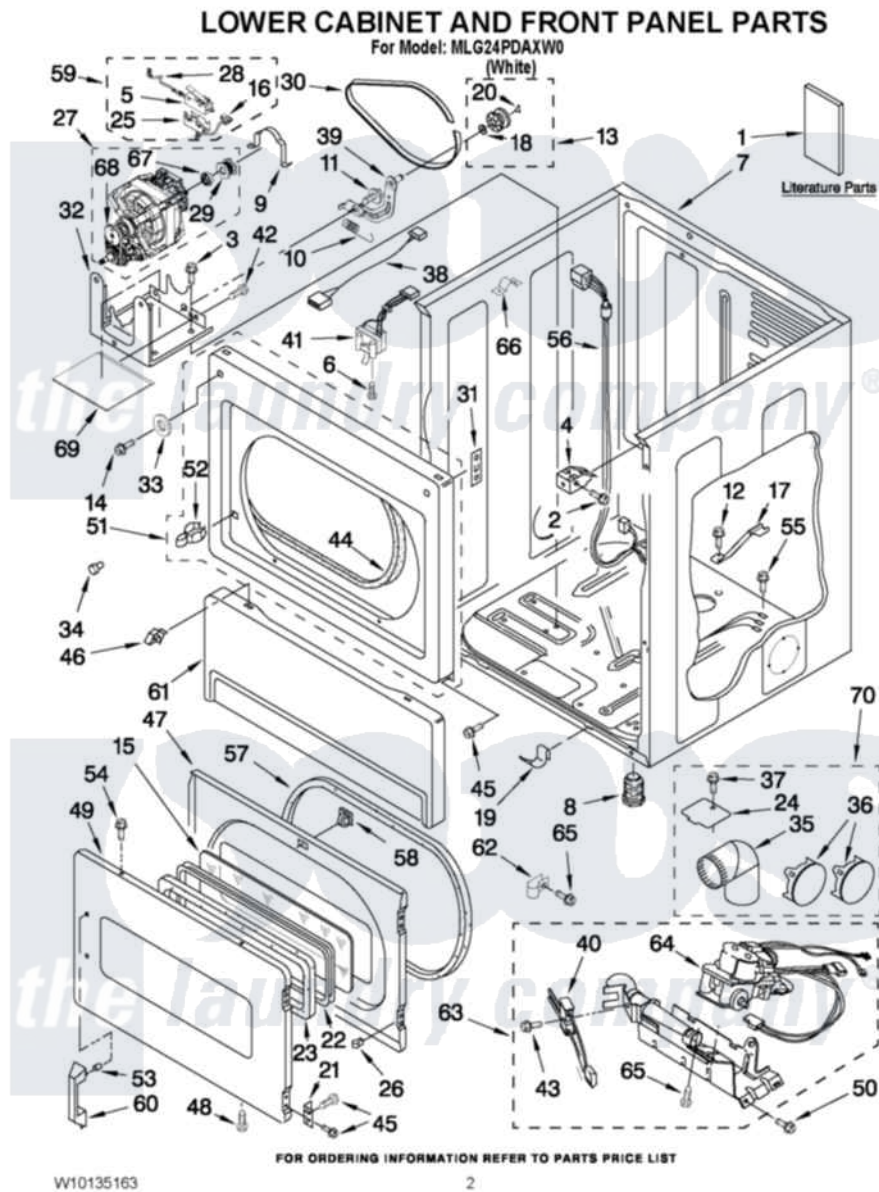

Maytag MLG24PDAXW0 01 - LOWER CABINET AND FRONT PANEL PARTS

Maytag [Commercial Maytag MLG24PDAXW0 Dryer Parts](#) Parts Diagram 01 - LOWER CABINET AND FRONT PANEL PARTS

[Click on the part number to view part](#)

Item	Original Part Number	Replaced By	Status	Part Description
1	W10135153		Not Available	Installation Instructions
"	W10135168		Not Available	Tech Sheet
"	W10135163			Repair Parts List
2	3391915	681615		Screw
3	3390663	681414		Screw, 10AB X 1/2
4	3391846			Clip, Front Panel
5	8564010			Assembly, Switch And Actuator
6	697773	3395530		Screw
7	8310656			Cabinet
8	3392100	49621		Feet-Leveling
9	660658			Clamp, Motor Mounting 343481 685441
10	3387374			Spring, Idler
11	3389420			Retainer-Idler 1/4-20 X 1/16