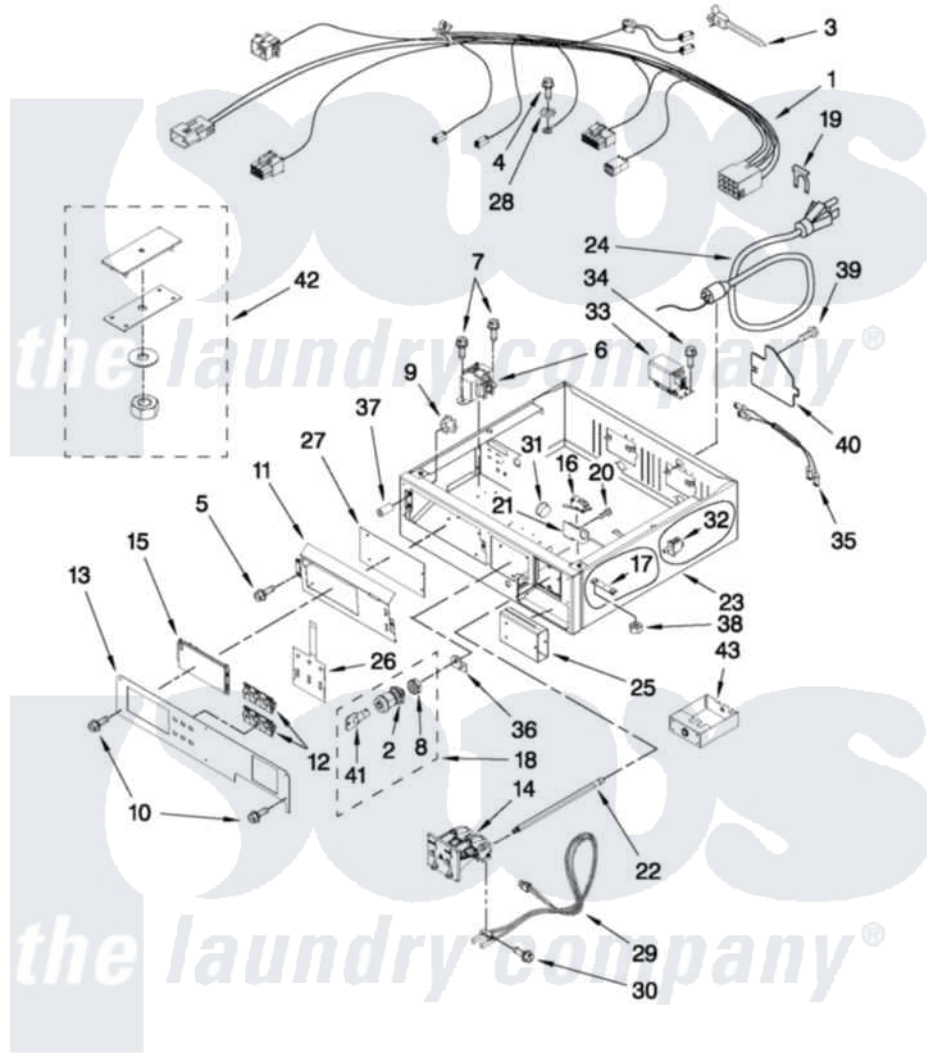

Maytag MLG24PDAXW0 02 - CONTROL PANEL AND SEPARATOR PARTS

CONTROL PANEL AND SEPARATOR PARTS

For Model: MLG24PDAXW0
(White)

FOR ORDERING INFORMATION REFER TO PARTS PRICE LIST

W10135163

4

Maytag [Commercial Maytag MLG24PDAXW0 Dryer Parts](#) Parts Diagram 02 - CONTROL PANEL AND SEPARATOR PARTS

[Click on the part number to view part](#)

Item	Original Part Number	Replaced By	Status	Part Description
1	W10167621			Harness, Collar
2	W10139762			Hex Nut, 3/4-27
3	3391018			Tie Cable
4	697776	4331106		Screw, No.10-32 X 7/16
5	W10140652			Screw, 6-20 X 1/2
6	W10133285			Transformer 120V To 22.5vac
7	8533971	90767		Screw, 8A X 3/8 HeX Washer Head Tapping
8	W10177242			Hex-Nut 9/32 - 28
9	W10139046			Nut 6-32
10	W10131119			Screw, 8-18 X 5/16
11	W10163677			Plate, Control Mounting
12	W10131113			Push Button
13	W10135185			Facia Console
14	W10133245			Dual Coin Drop Assembly
15	W10133268			Cover, Display

16	W10133280		Service Access, Switch
17	W10159907		Mounting Strap, Weld Assembly
18	W10133264		Lock Assembly, Service Door
19	694415		Clip, Strain Relief
20	3400408		Screw, 4-40 X 5/8
21	W10160652		Bracket-Switch
22	W10137319		Hex-Bar Bolt
23	W10159849		Collar
24	694018	W10239314	Cord, Power
25	W10133258		Vault-Body Assembly
26	W10133277		Membrane Switch Assembly
27	W10130700		Control Board
28	3390443		Retainer, Terminal
29	W10130178	W10247389	Sensor
30	W10142655		Screw, 6-20 X 1.00
31	W10165297		Snap Bushing
32	W10131838		Switch, Vault And Service Door
33	8540229	W10339736	Filter, Interference
34	8533971	90767	Screw, 8A X 3/8 HeX Washer Head Tapping
35	W10188051		Jumper, Line Filter
36	W10133266		Cam-Lock
37	W10133514		Spacer
38	W10080190		Nut, 3/8-16
39	3400000		Screw, 10-24 X 3/8
40	3396795		Cover, Terminal Block
41	W10140858		Key
42	W10169579		Kit-Coin Box, Security
43	W10133248		Coin Box