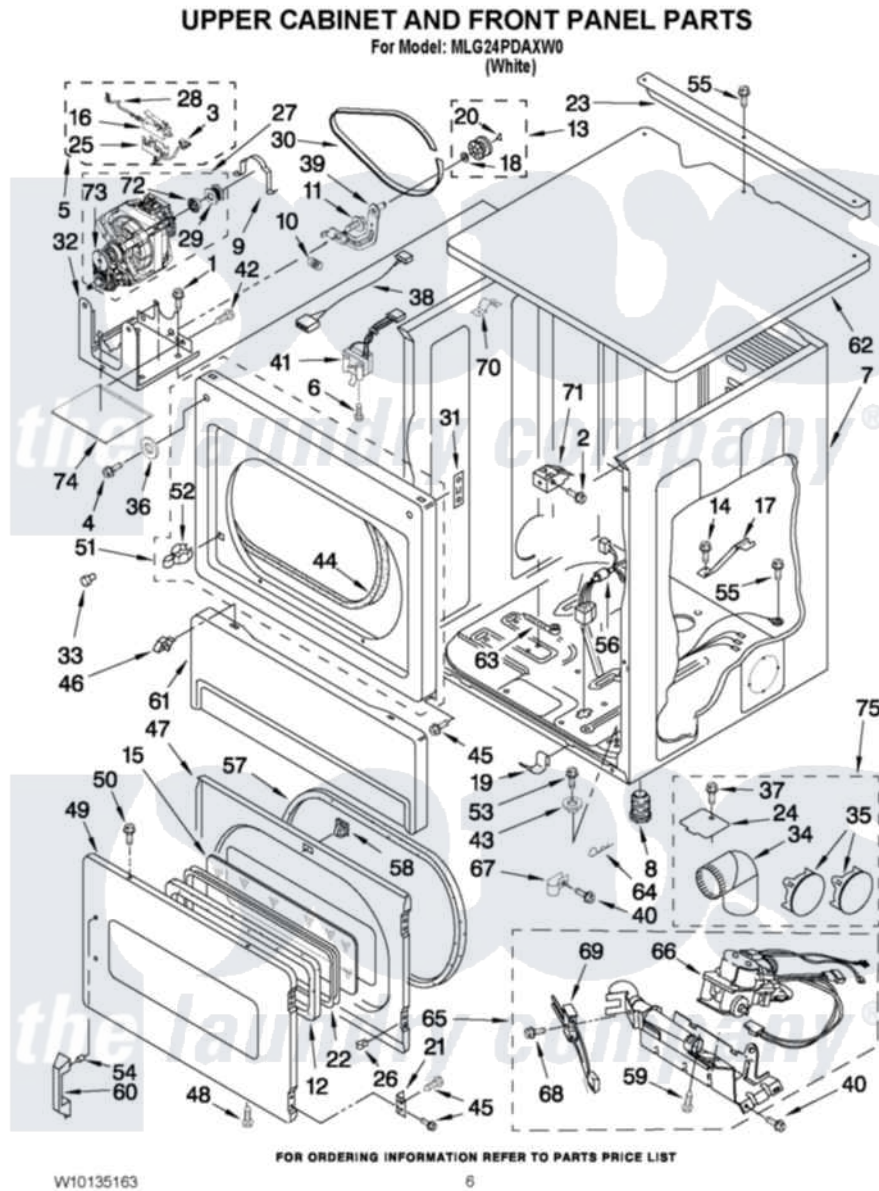

Maytag MLG24PDAXW0 03 - UPPER CABINET AND FRONT PANEL PARTS

Maytag [Commercial Maytag MLG24PDAXW0 Dryer Parts](#) Parts Diagram 03 - UPPER CABINET AND FRONT PANEL PARTS

[Click on the part number to view part](#)

Item	Original Part Number	Replaced By	Status	Part Description
1	3390663	681414		Screw, 10AB X 1/2
2	3391915	681615		Screw
3	8539892			Wire-Motor To Belt Switch
4	3400077			Screw, 10-16 X 1/2
5	W10155571			Switch, Assembly
6	697773	3395530		Screw
7	3978859	280024		Cabinet
8	689172			Foot, Dryer
9	660658			Clamp, Motor Mounting 343481 685441
10	3387374			Spring, Idler
11	3389420			Retainer-Idler 1/4-20 X 1/16
12	3392915			Gasket, Window
13	3388672	279640		Pulley-Idr
14	693995			Screw, Hex Head
15	3399018	3398122		Window Pack. Includes