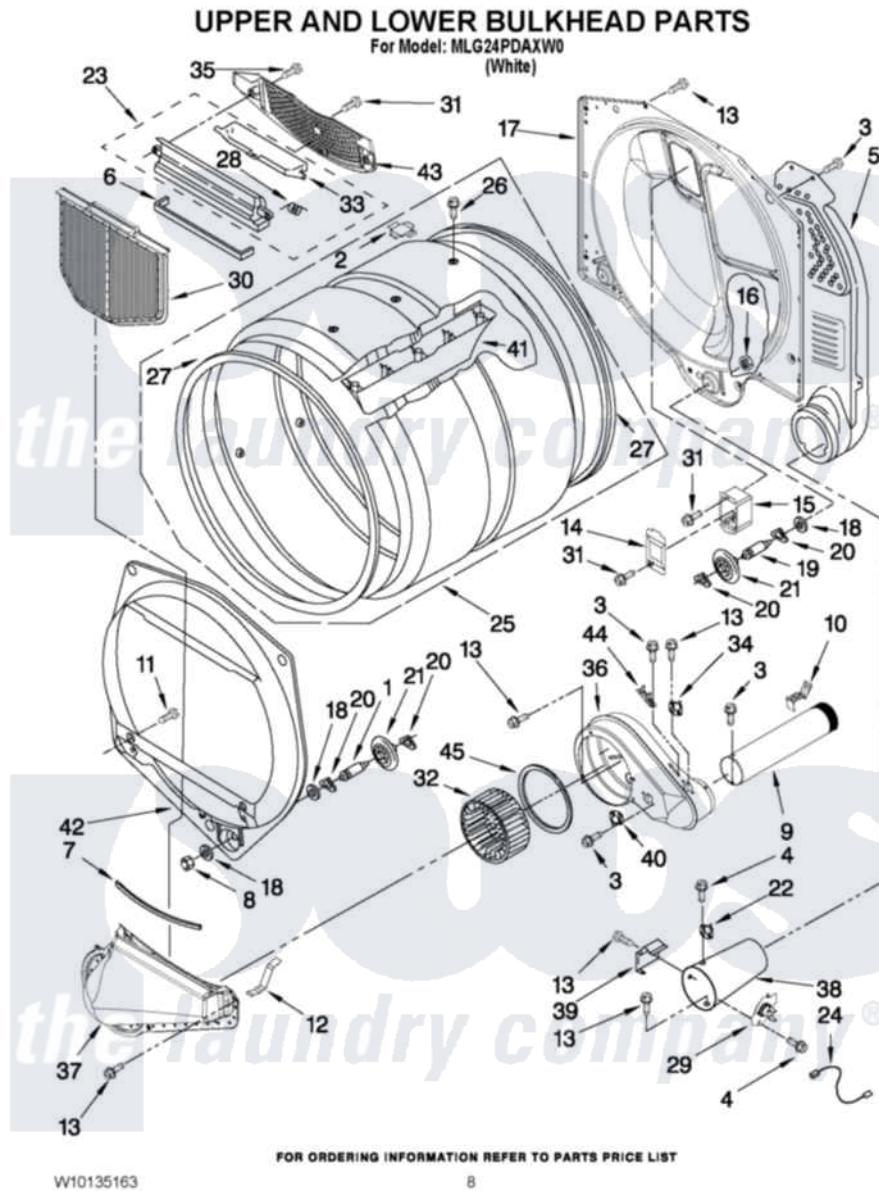

Maytag MLG24PDAXW0 04 - UPPER AND LOWER BULKHEAD PARTS

Maytag [Commercial Maytag MLG24PDAXW0 Dryer Parts](#) Parts Diagram 04 - UPPER AND LOWER BULKHEAD PARTS
Click on the part number to view part

Item	Original Part Number	Replaced By	Status	Part Description
1	8575324	W10359271		Shaft, Drum Roller Threads
2	8066086			Plug, Drum Hole
3	8533971	90767		Screw, 8A X 3/8 HeX Washer Head Tapping
4	90767			Screw, 8A X 3/8 HeX Washer Head Tapping
5	3394346			Air Duct Assembly
6	697813			Seal, Outlet Housing
7	697814	697813		Seal, Outlet Housing
8	3934666	W10080210		Nut, 3/8 X 16
9	8066224	279936		Kit-Exhst
10	8572105			Retainer, Toe Panel
11	3357011	308685		Side Trim)
12	8066208			Clip-Exhaust
13	3390647	488729		Screw
14	3402841	8532165		Lens, Drum Light
15	8578825			Bracket, Drum Light

16	W10001120	W10080190	Nut, 3/8-16
17	8520836		Bulkhead, Rear
18	3387459	W10080960	Washer, Support
19	8575325	W10359272	Shaft, Roller Drum Threads
20	690997		Washer, Thrust
21	8536973	W10314173	Support
22	3391912		Thermostat, High-Limit 255 F
23	8563755		Housing, Outlet Assembly
24	3401707		Jumper, Tco-High Limit
25	8318215	W10197999	Drum
26	W10109200		Screw, Baffle Mounting
27	W10166807	280114	Seal
28	3394986		Spring, Lint Screen Door
29	8573713		Thermal-Cutoff
30	W10049370	W10120998	Screen
31	487909	488729	Screw
32	W10168564	W10349492	Wheel, Blower
33	8563758		Door, Lint Screen
34	W10131836		Thermostat 140 F Cycling
35	3387230		Screw, 10-16 X 13/16
36	W10135254		Housing, Blower
37	8066168	W10128606	Duct-Lint
38	8573824		Funnel, Burner
39	338906		Radiant, Sensor
40	W10133284		Thermostat 155 F Electronic
41	697693	W10113136	Baffle, Drum
42	697557		Bulkhead, Front
43	8563756		Grille, Outlet
44	3392519		Thermal Limiter
45	697770		Seal, Cover Plate Blower Housing